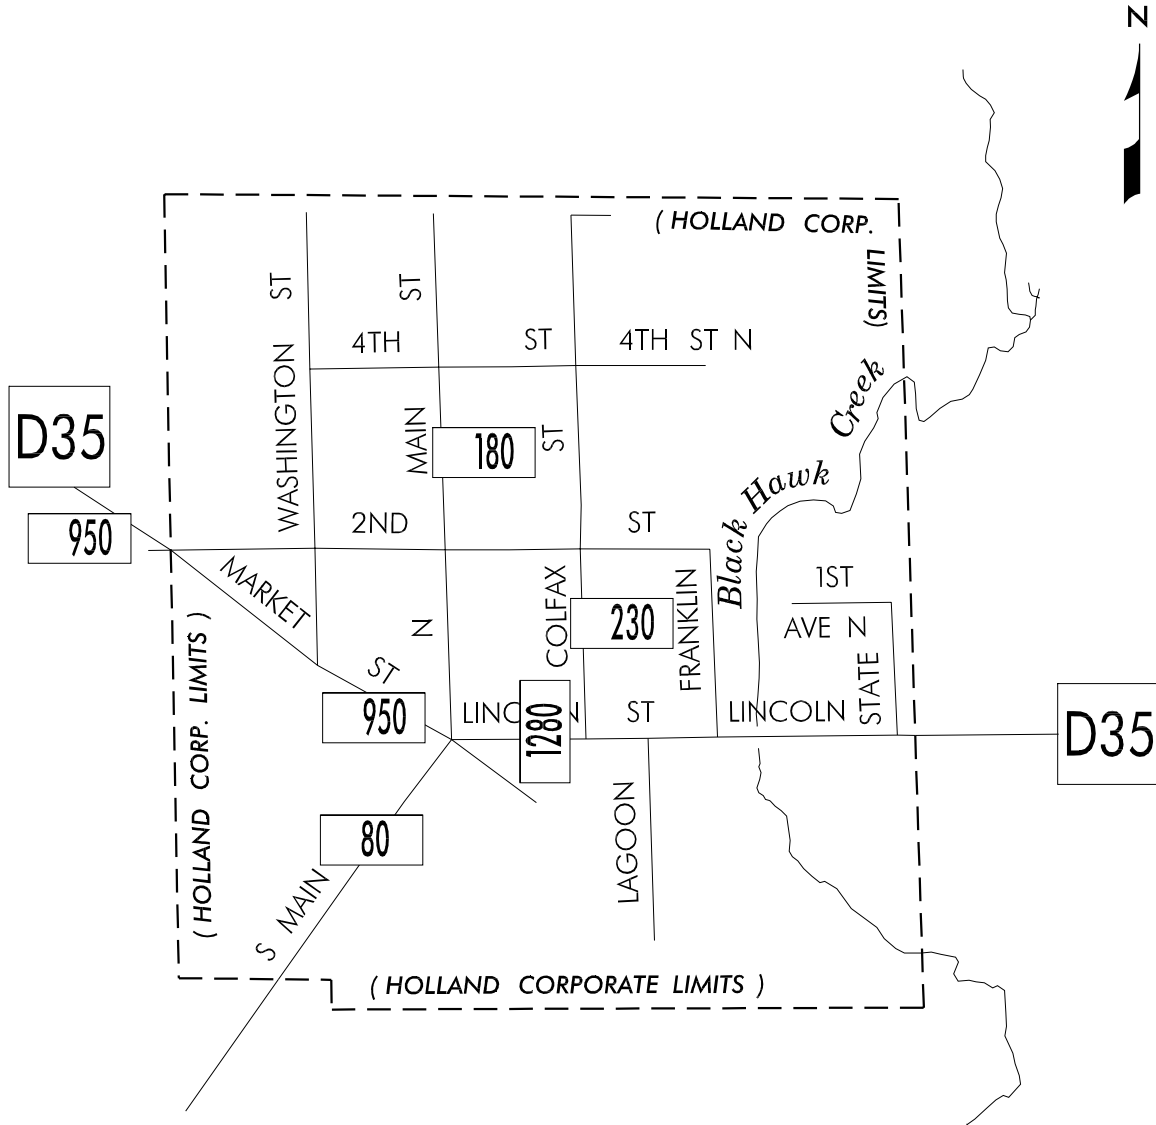

TRAFFIC FLOW MAP OF
HOLLAND
GRUNDY COUNTY
2001 ANNUAL AVERAGE DAILY TRAFFIC

LEGEND

- RECORDER ONLY 
- MANUAL COUNT 