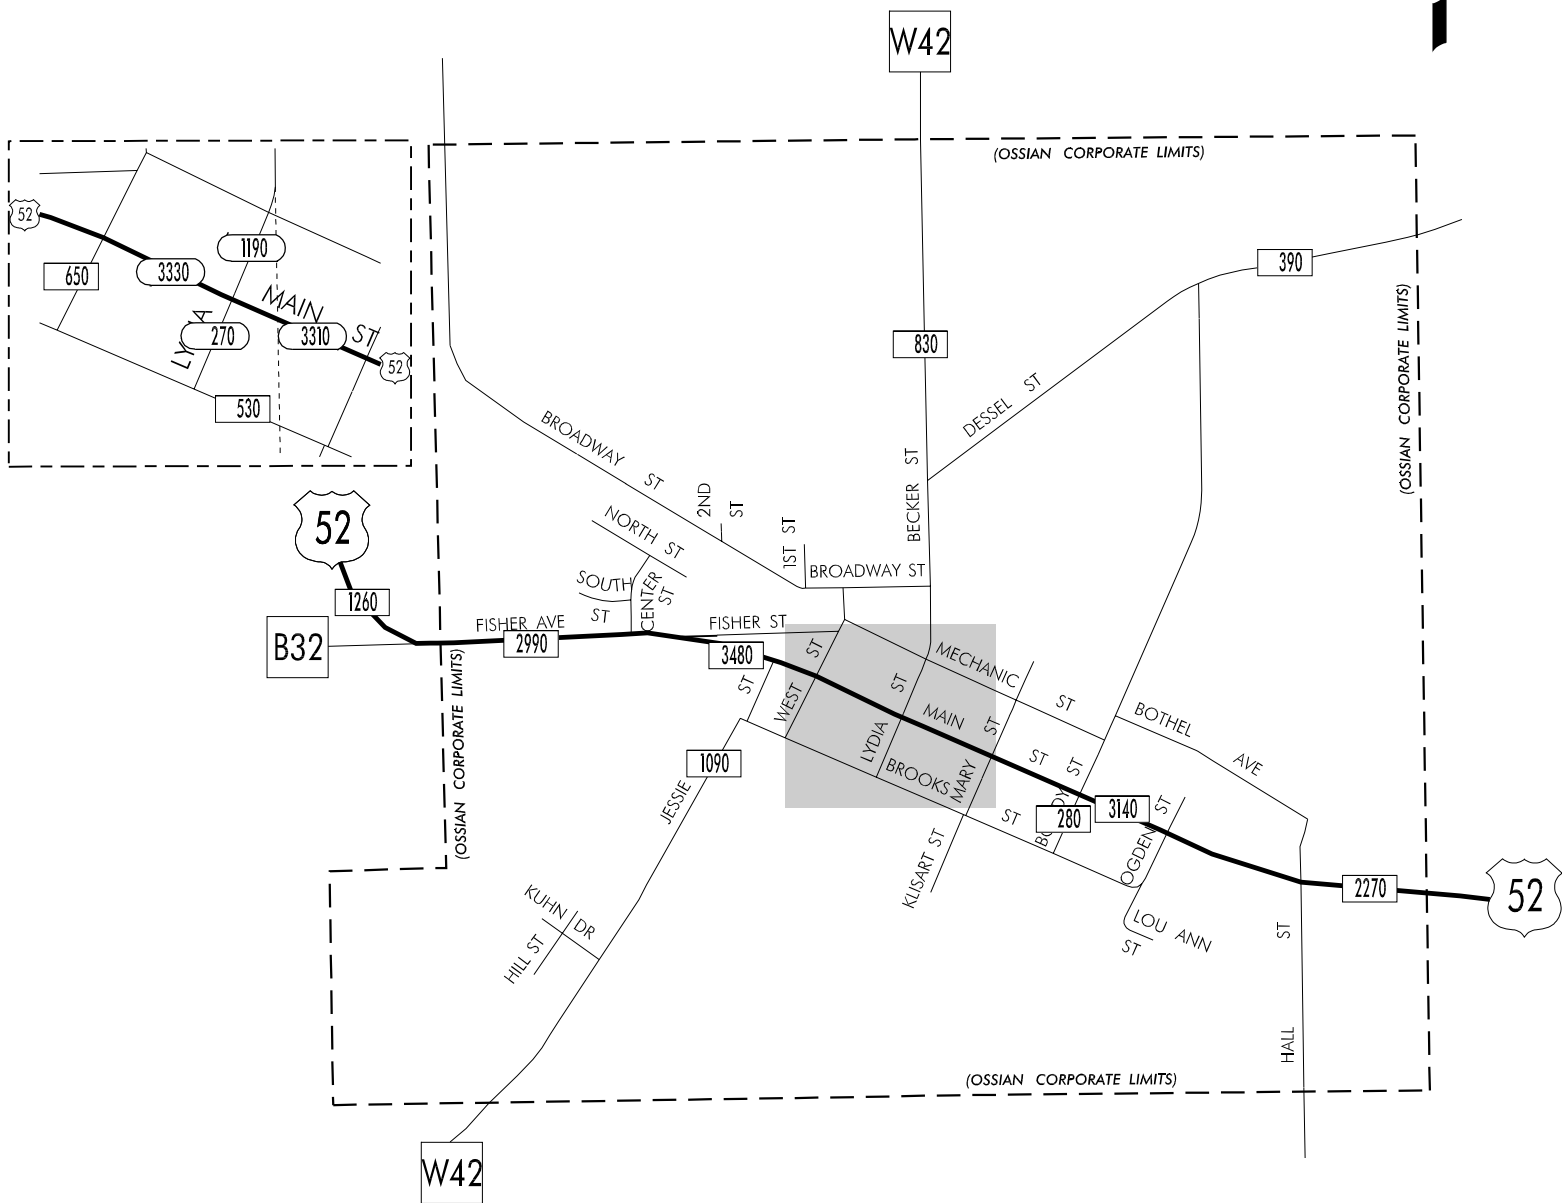

TRAFFIC FLOW MAP OF
OSSIAN
WINNESHIEK COUNTY
2001 ANNUAL AVERAGE DAILY TRAFFIC

PREPARED BY

LEGEND

- RECORDER ONLY
- MANUAL COUNT