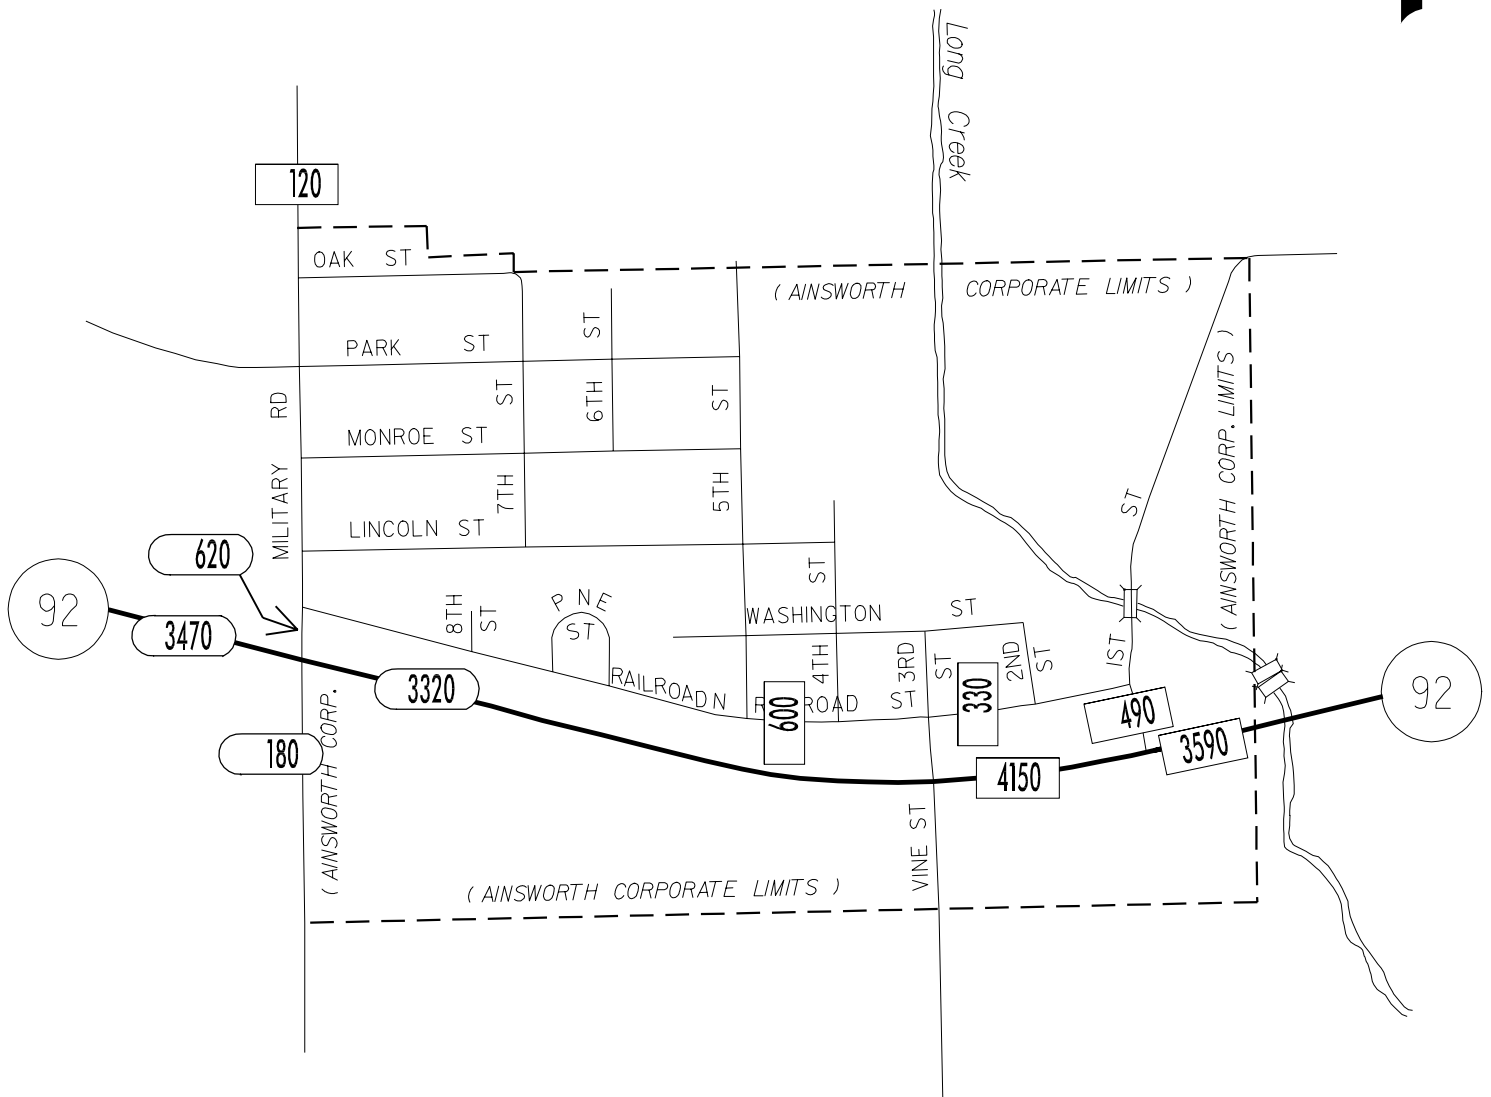

**TRAFFIC FLOW MAP OF  
AINSWORTH  
WASHINGTON COUNTY  
2002 ANNUAL AVERAGE DAILY TRAFFIC**

PREPARED BY

**LEGEND**

RECORDER ONLY  
 MANUAL COUNT