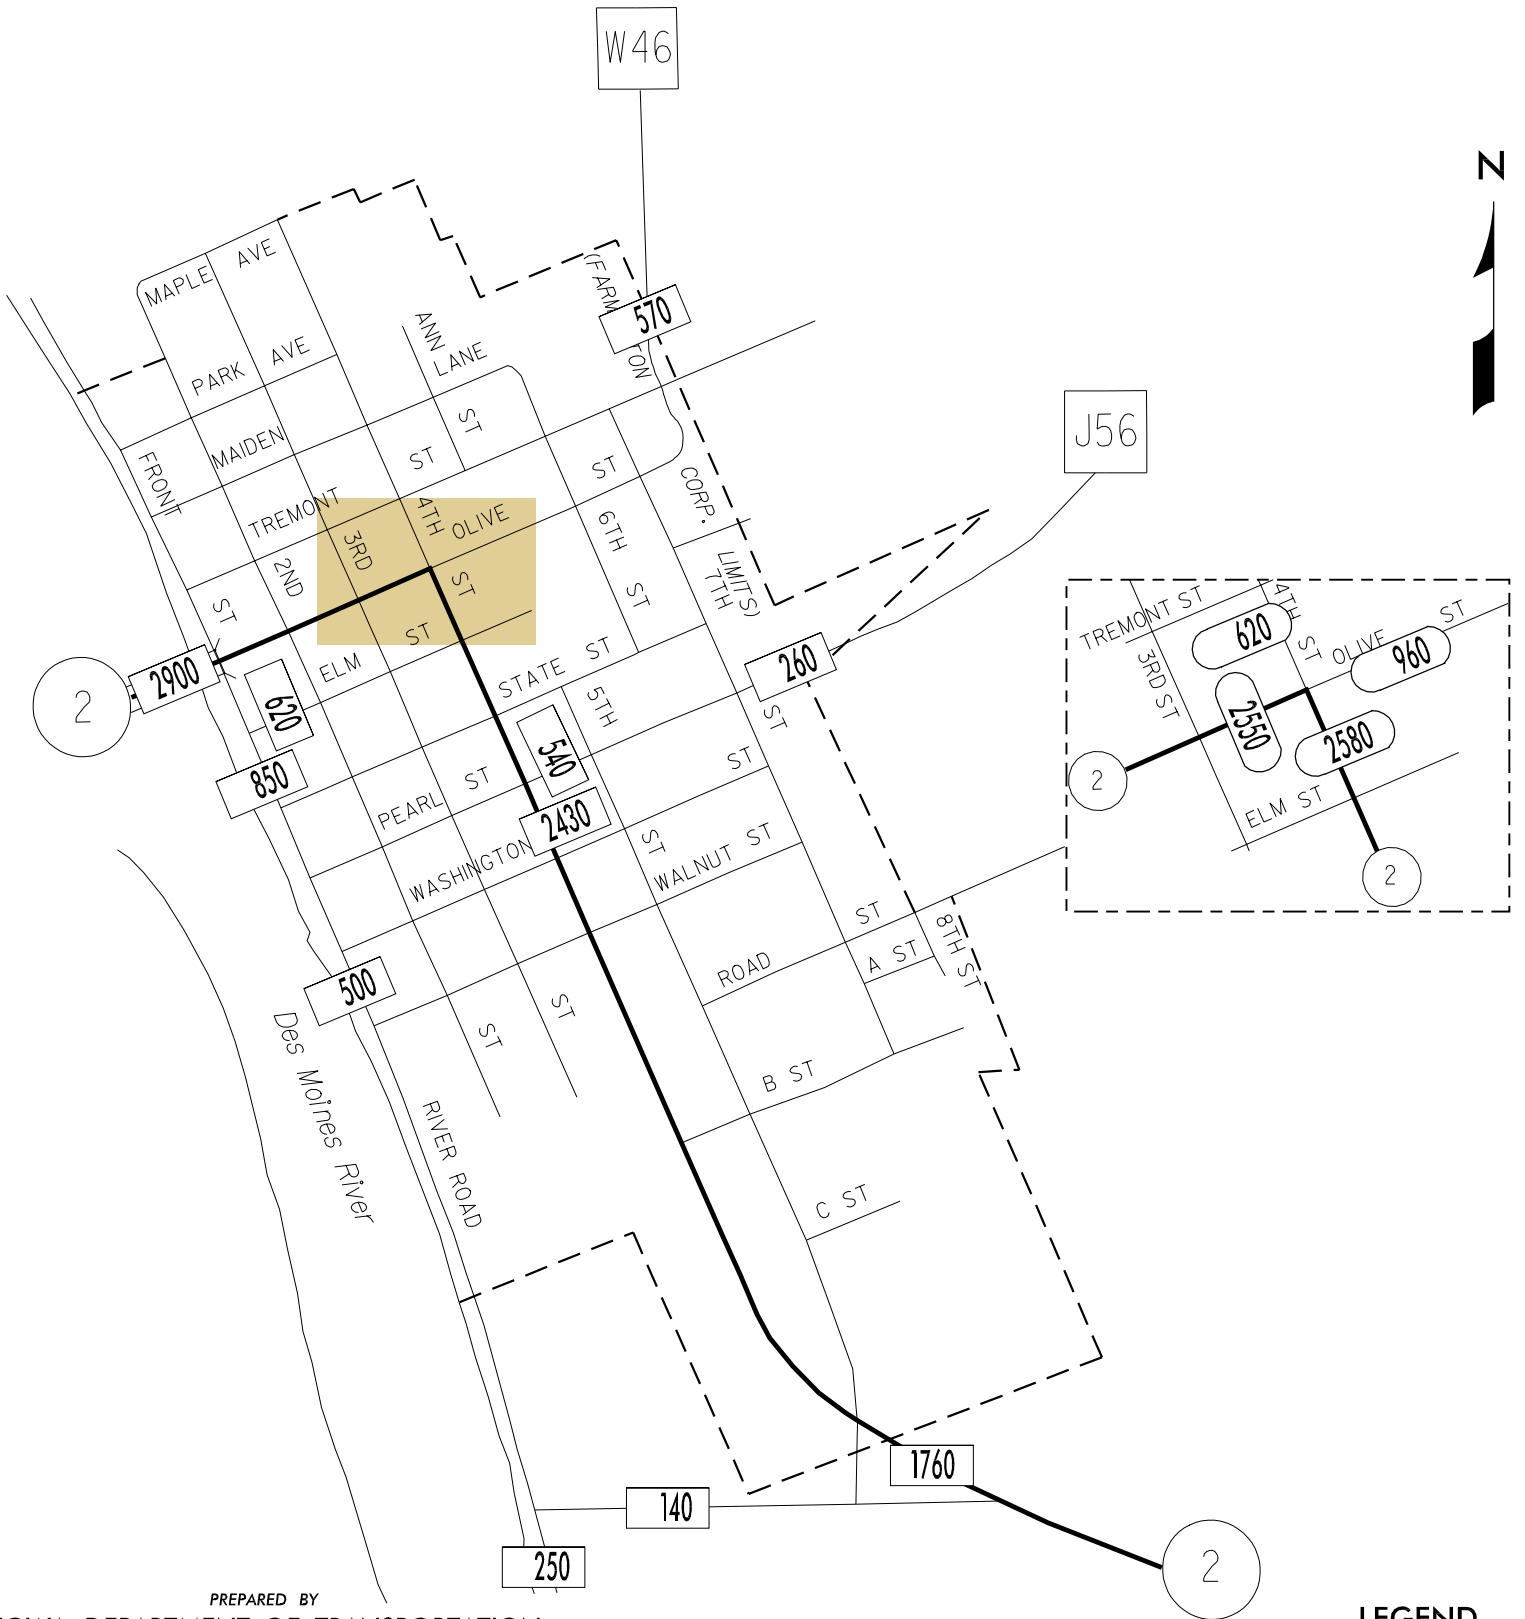

TRAFFIC FLOW MAP OF

FARMINGTON

VAN BUREN COUNTY

2002 ANNUAL AVERAGE DAILY TRAFFIC

LEGEND

- RECORDER ONLY
- MANUAL COUNT