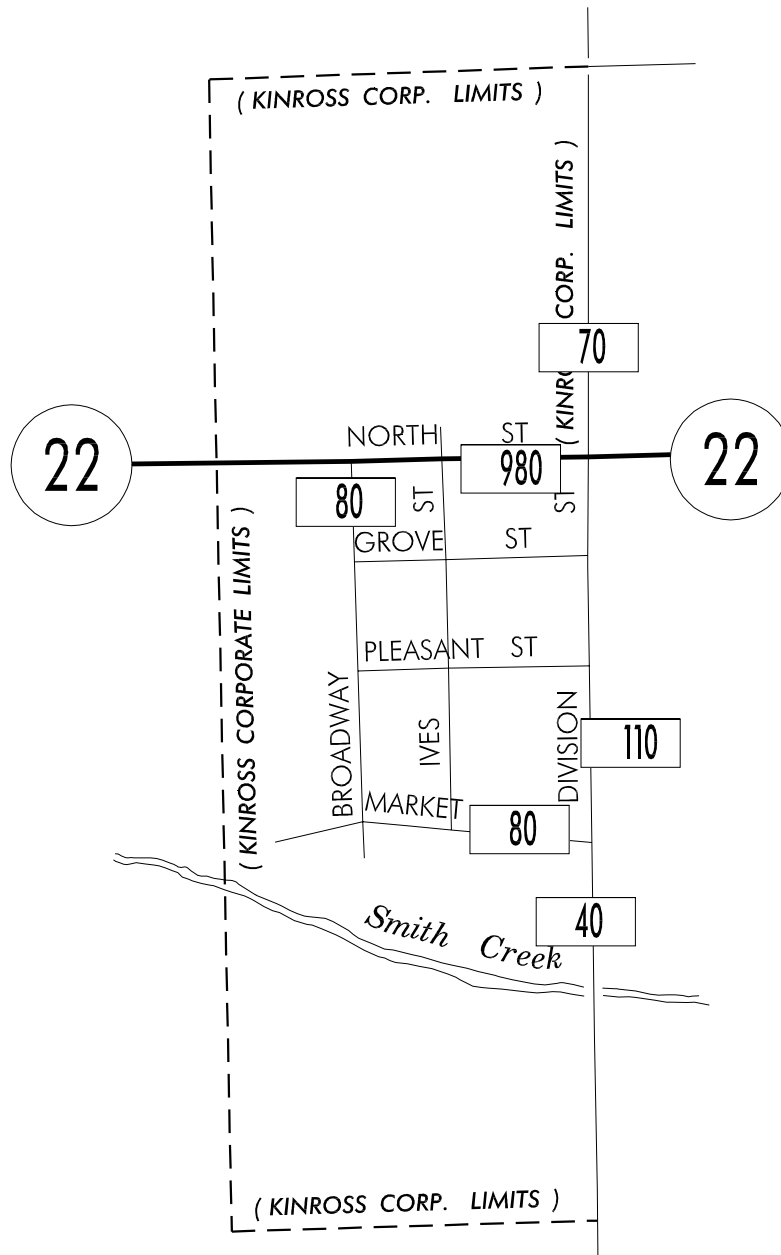

TRAFFIC FLOW MAP OF  
**KINROSS**  
**KEOKUK COUNTY**  
**2002 ANNUAL AVERAGE DAILY TRAFFIC**

PREPARED BY

LEGEND

RECORDER ONLY   
 MANUAL COUNT 