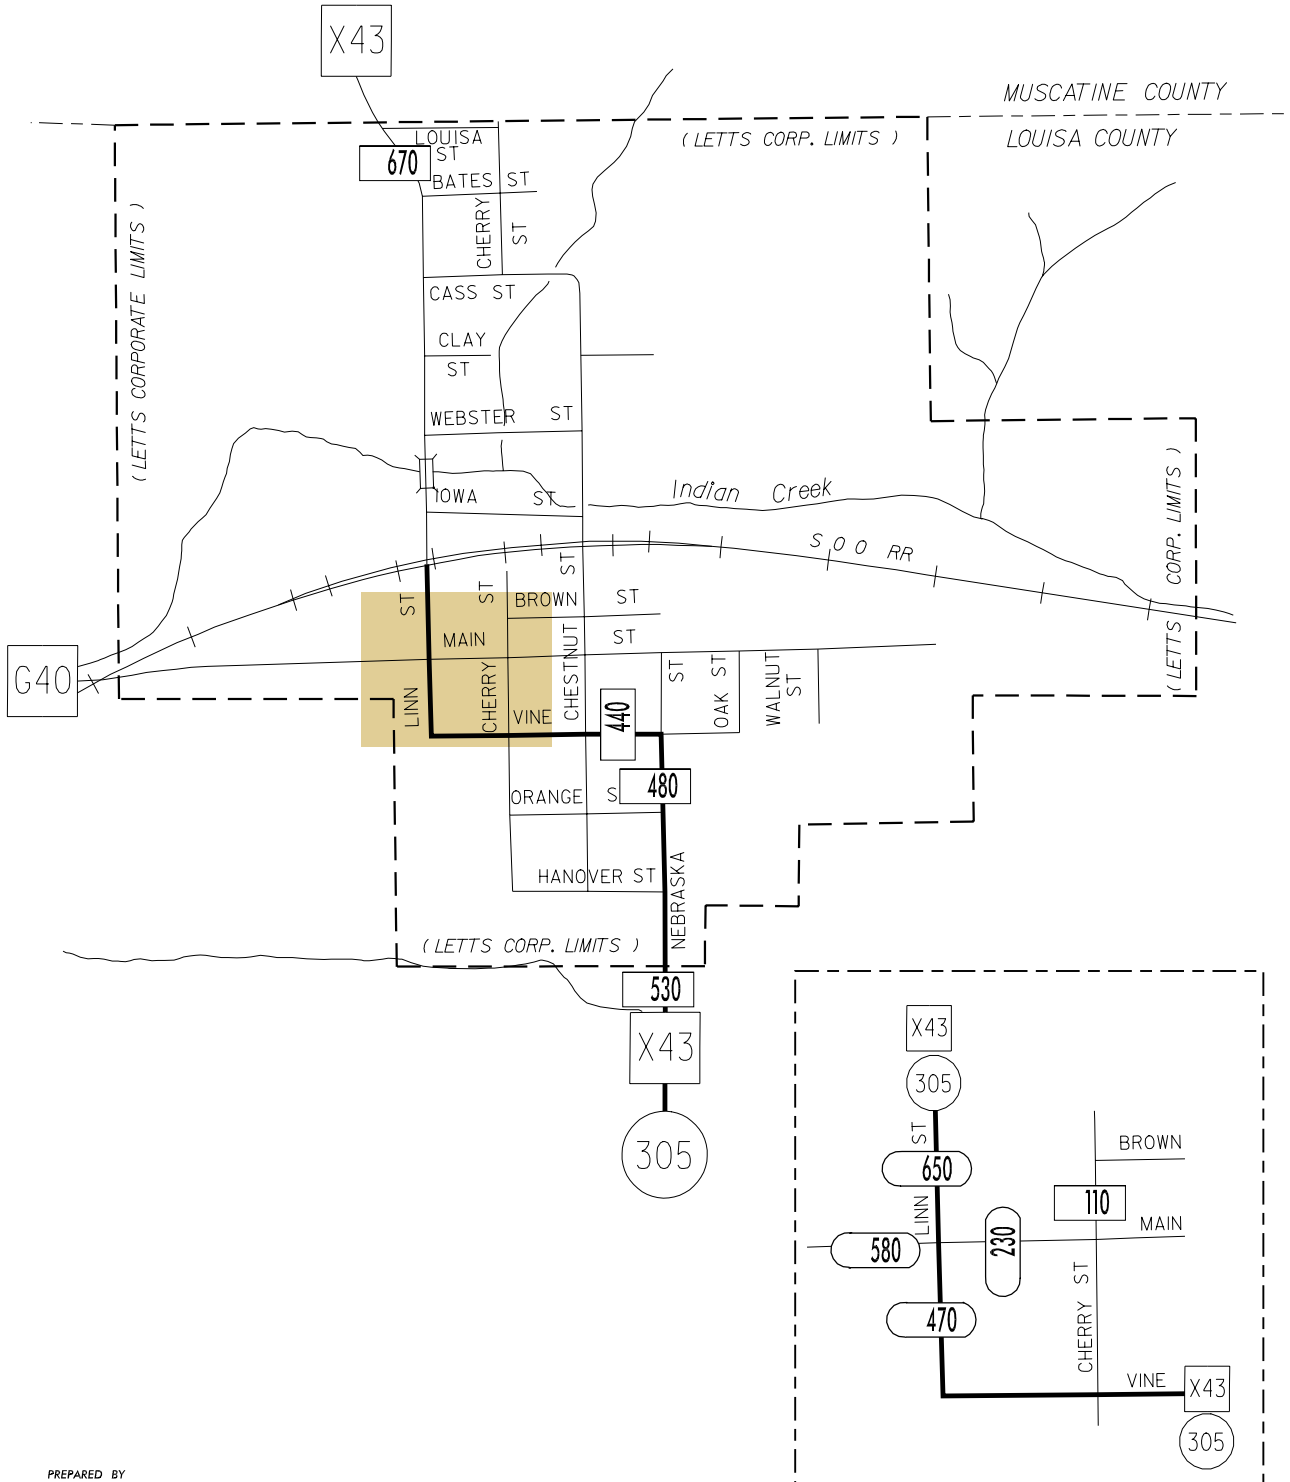

TRAFFIC FLOW MAP OF
LETTS
LOUISA COUNTY
2002 ANNUAL AVERAGE DAILY TRAFFIC

LEGEND

RECORDER ONLY 
 MANUAL COUNT 