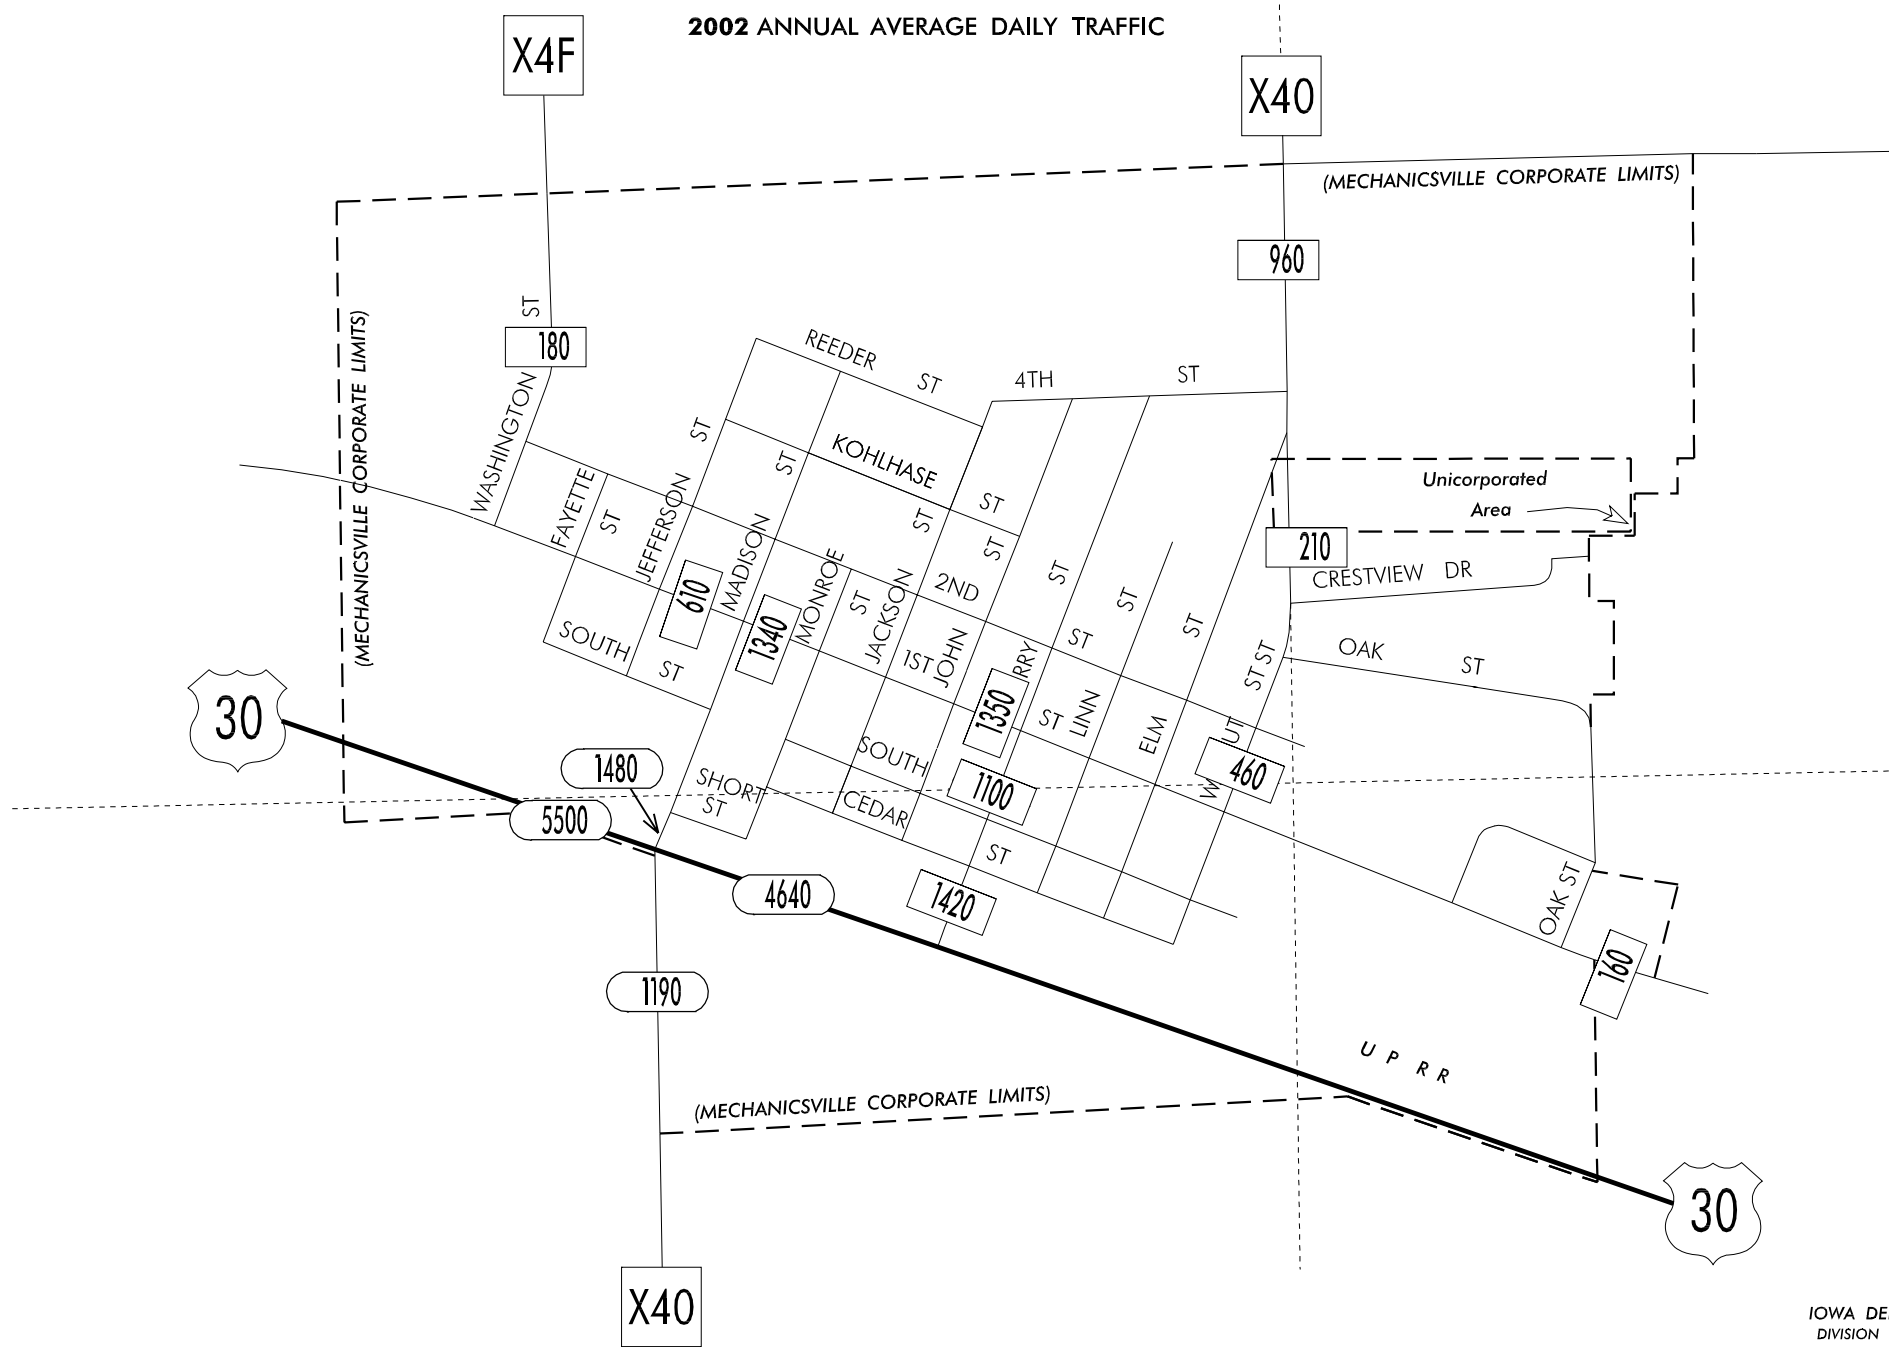

TRAFFIC FLOW MAP OF
MECHANICSVILLE
CEDAR COUNTY

2002 ANNUAL AVERAGE DAILY TRAFFIC

LEGEND
 RECORDER ONLY 
 MANUAL COUNT 