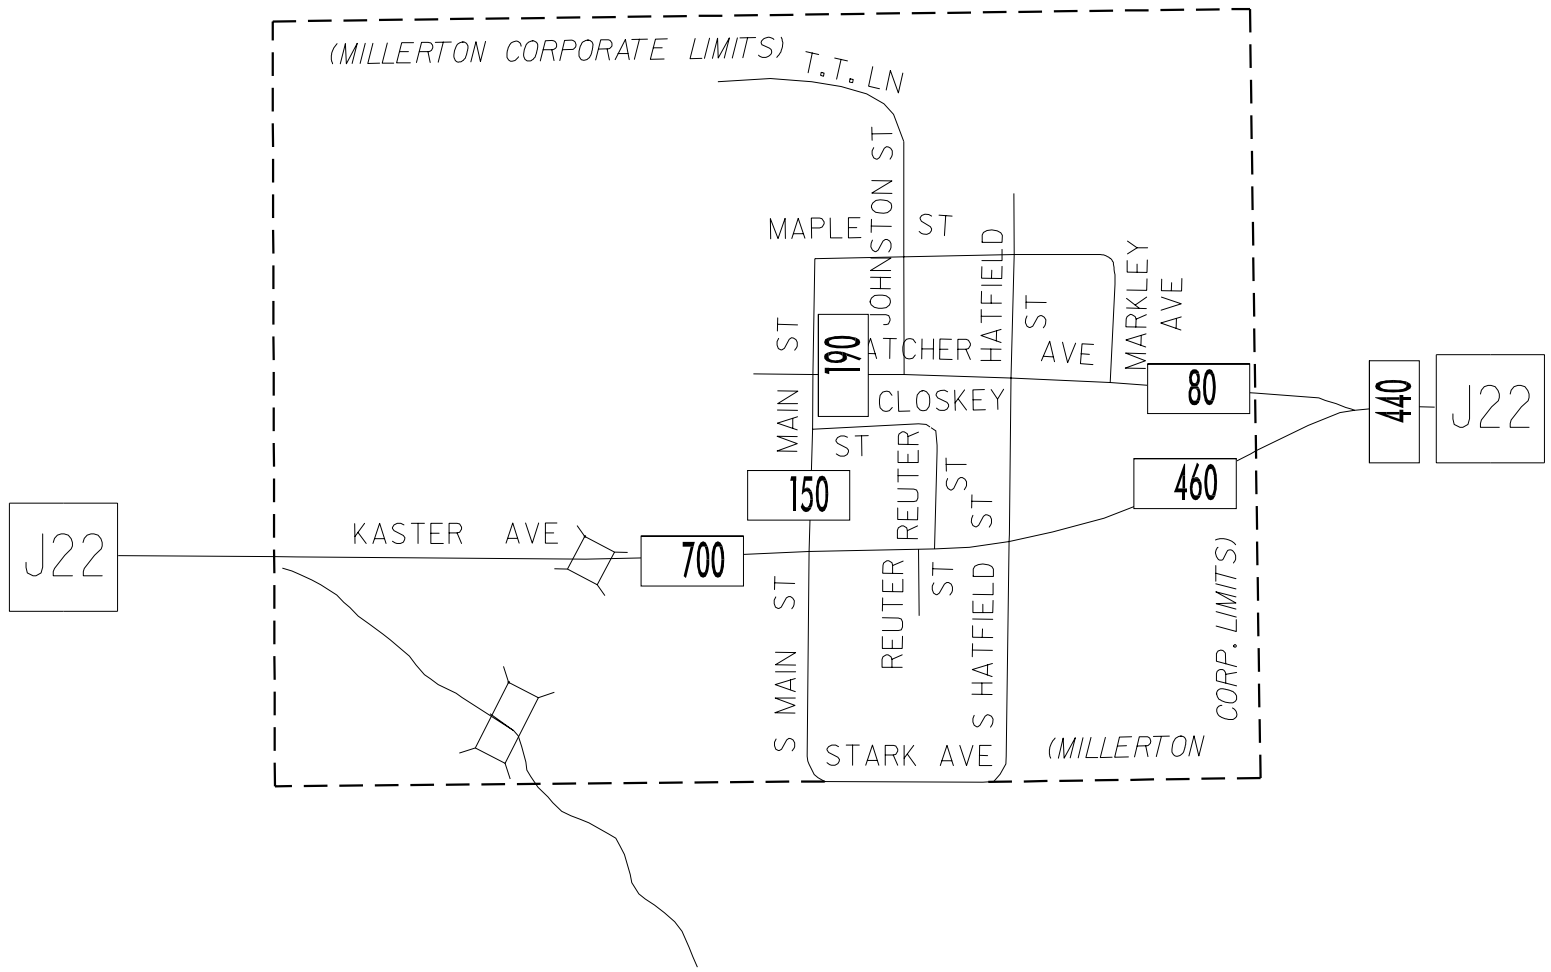

TRAFFIC FLOW MAP OF
MILLERTON
WAYNE COUNTY
2002 ANNUAL AVERAGE DAILY TRAFFIC

PREPARED BY

LEGEND

- RECORDER ONLY 
- MANUAL COUNT 