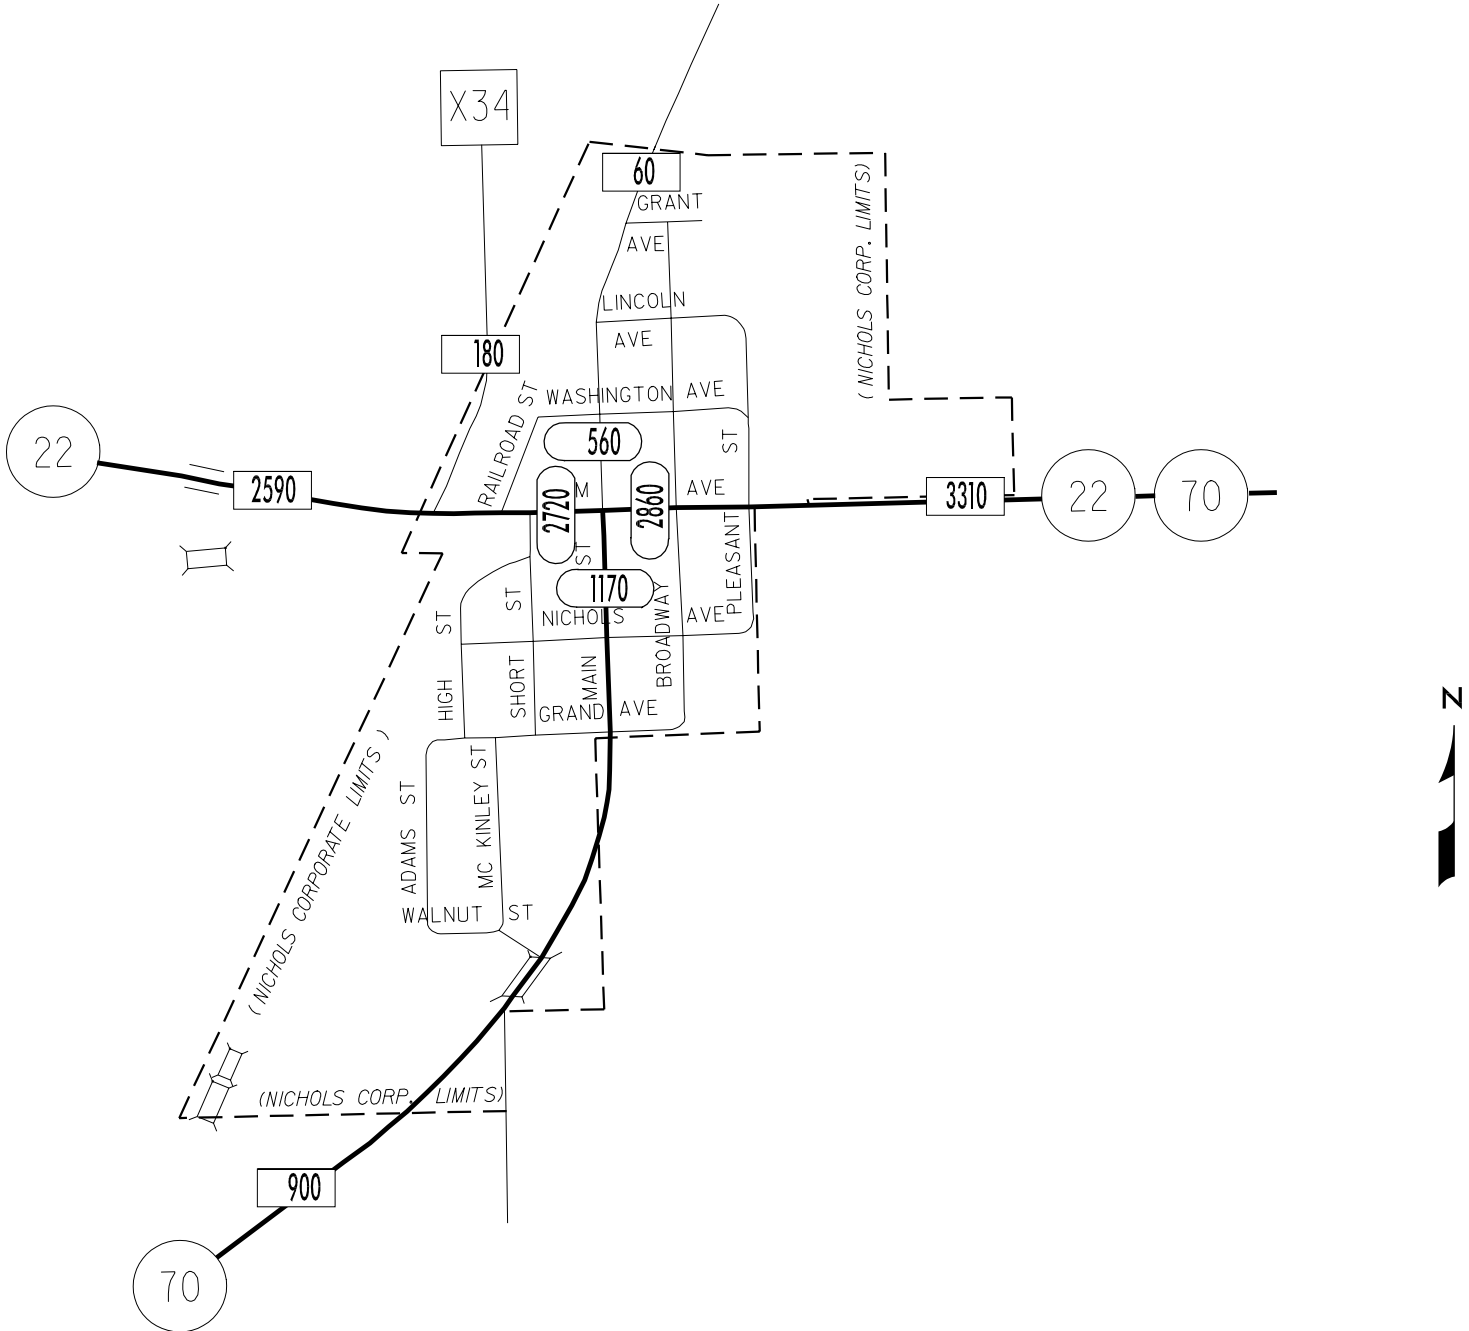

TRAFFIC FLOW MAP OF

NICHOLS

MUSCATINE COUNTY

2002 ANNUAL AVERAGE DAILY TRAFFIC

LEGEND

- RECORDED ONLY 
- MANUAL COUNT 