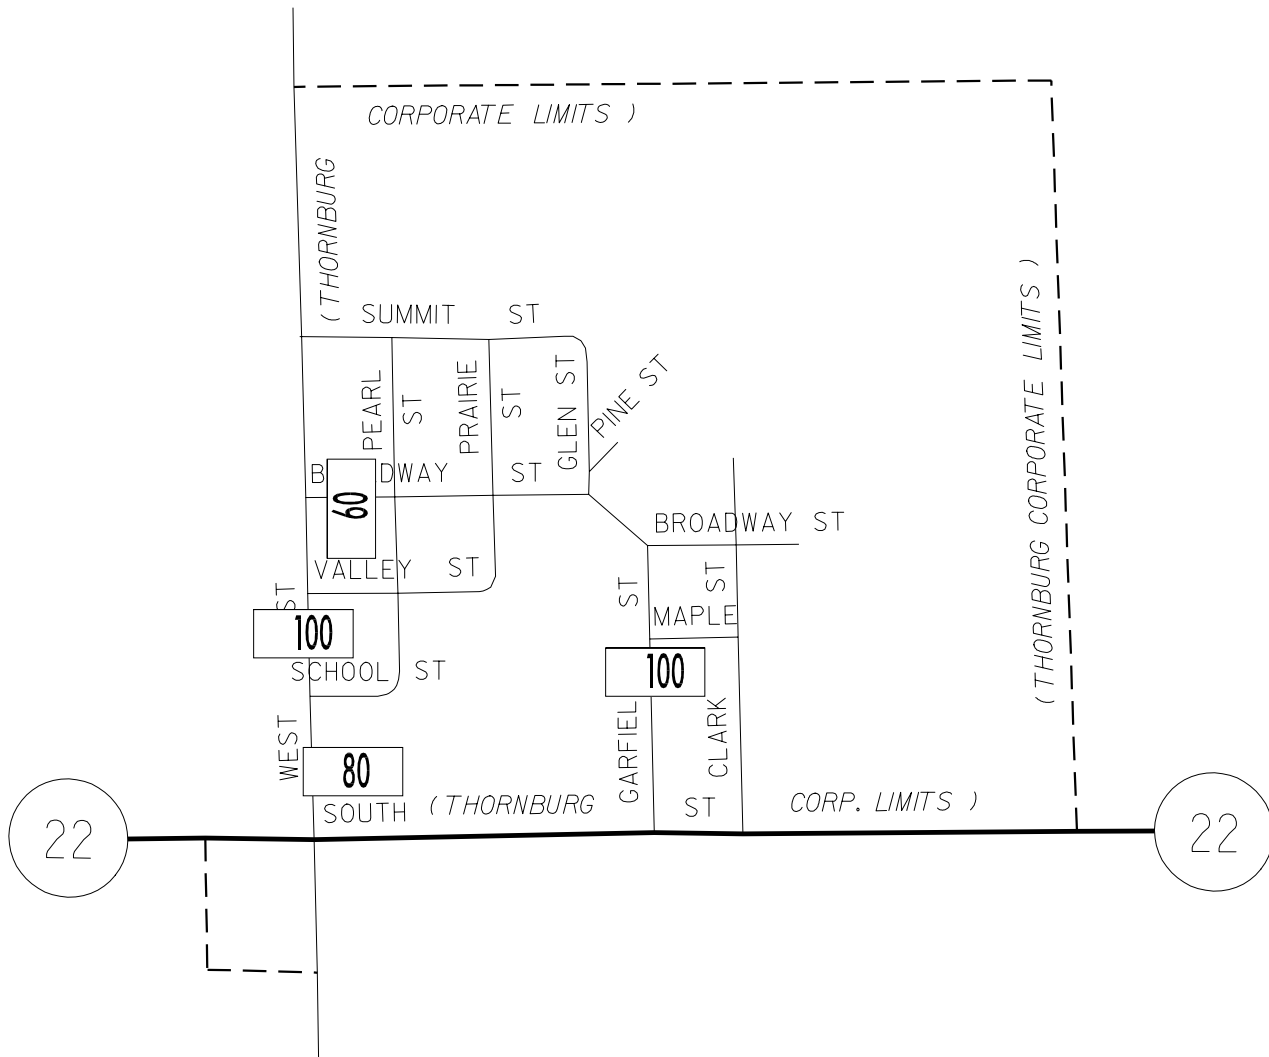

TRAFFIC FLOW MAP OF

THORNBURG

KEOKUK COUNTY

2002 ANNUAL AVERAGE DAILY TRAFFIC

LEGEND

RECORDER ONLY 
 MANUAL COUNT 