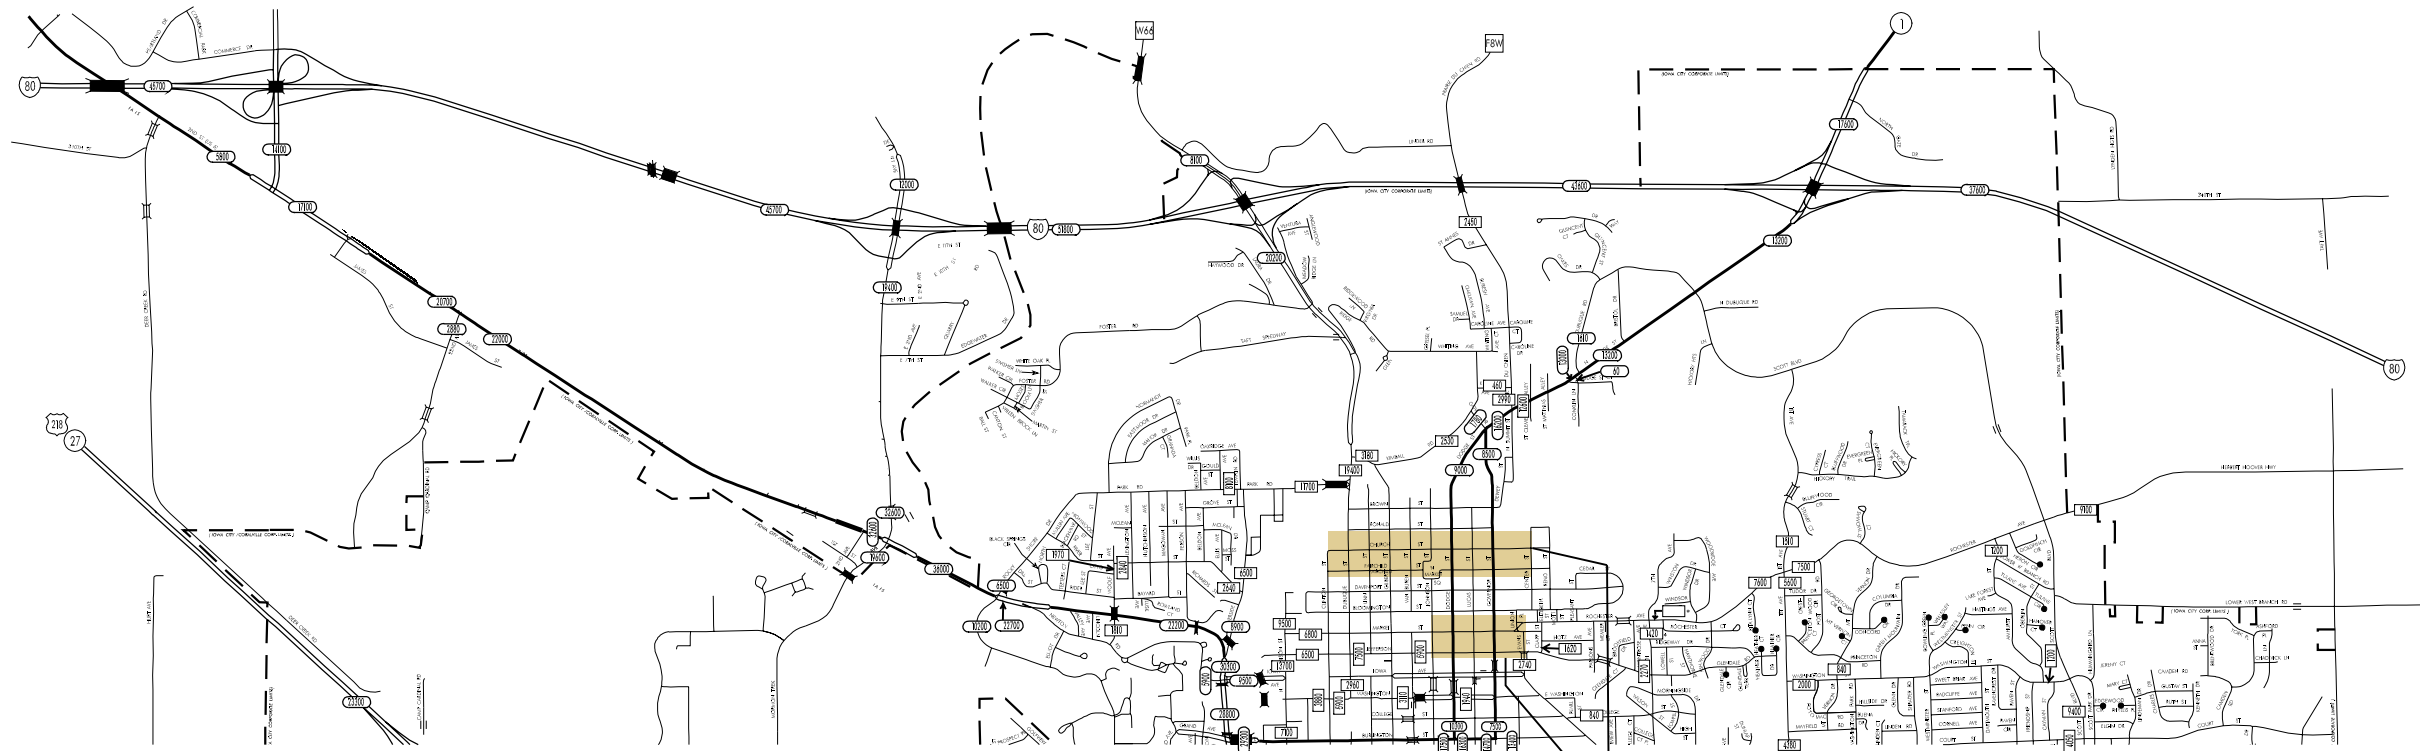

TRAFFIC FLOW MAP OF
IOWA CITY "A"
JOHNSON COUNTY
 2002 ANNUAL AVERAGE DAILY TRAFFIC

TRAFFIC FLOW MAP OF
IOWA CITY "B"
 JOHNSON COUNTY
 2002 ANNUAL AVERAGE DAILY TRAFFIC