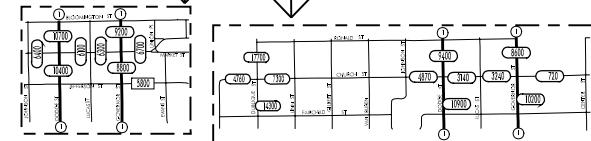

TRAFFIC FLOW MAP OF
IOWA CITY "A"
JOHNSON COUNTY
 2002 ANNUAL AVERAGE DAILY TRAFFIC

TRAFFIC FLOW MAP OF
IOWA CITY "B"
 JOHNSON COUNTY
 2002 ANNUAL AVERAGE DAILY TRAFFIC