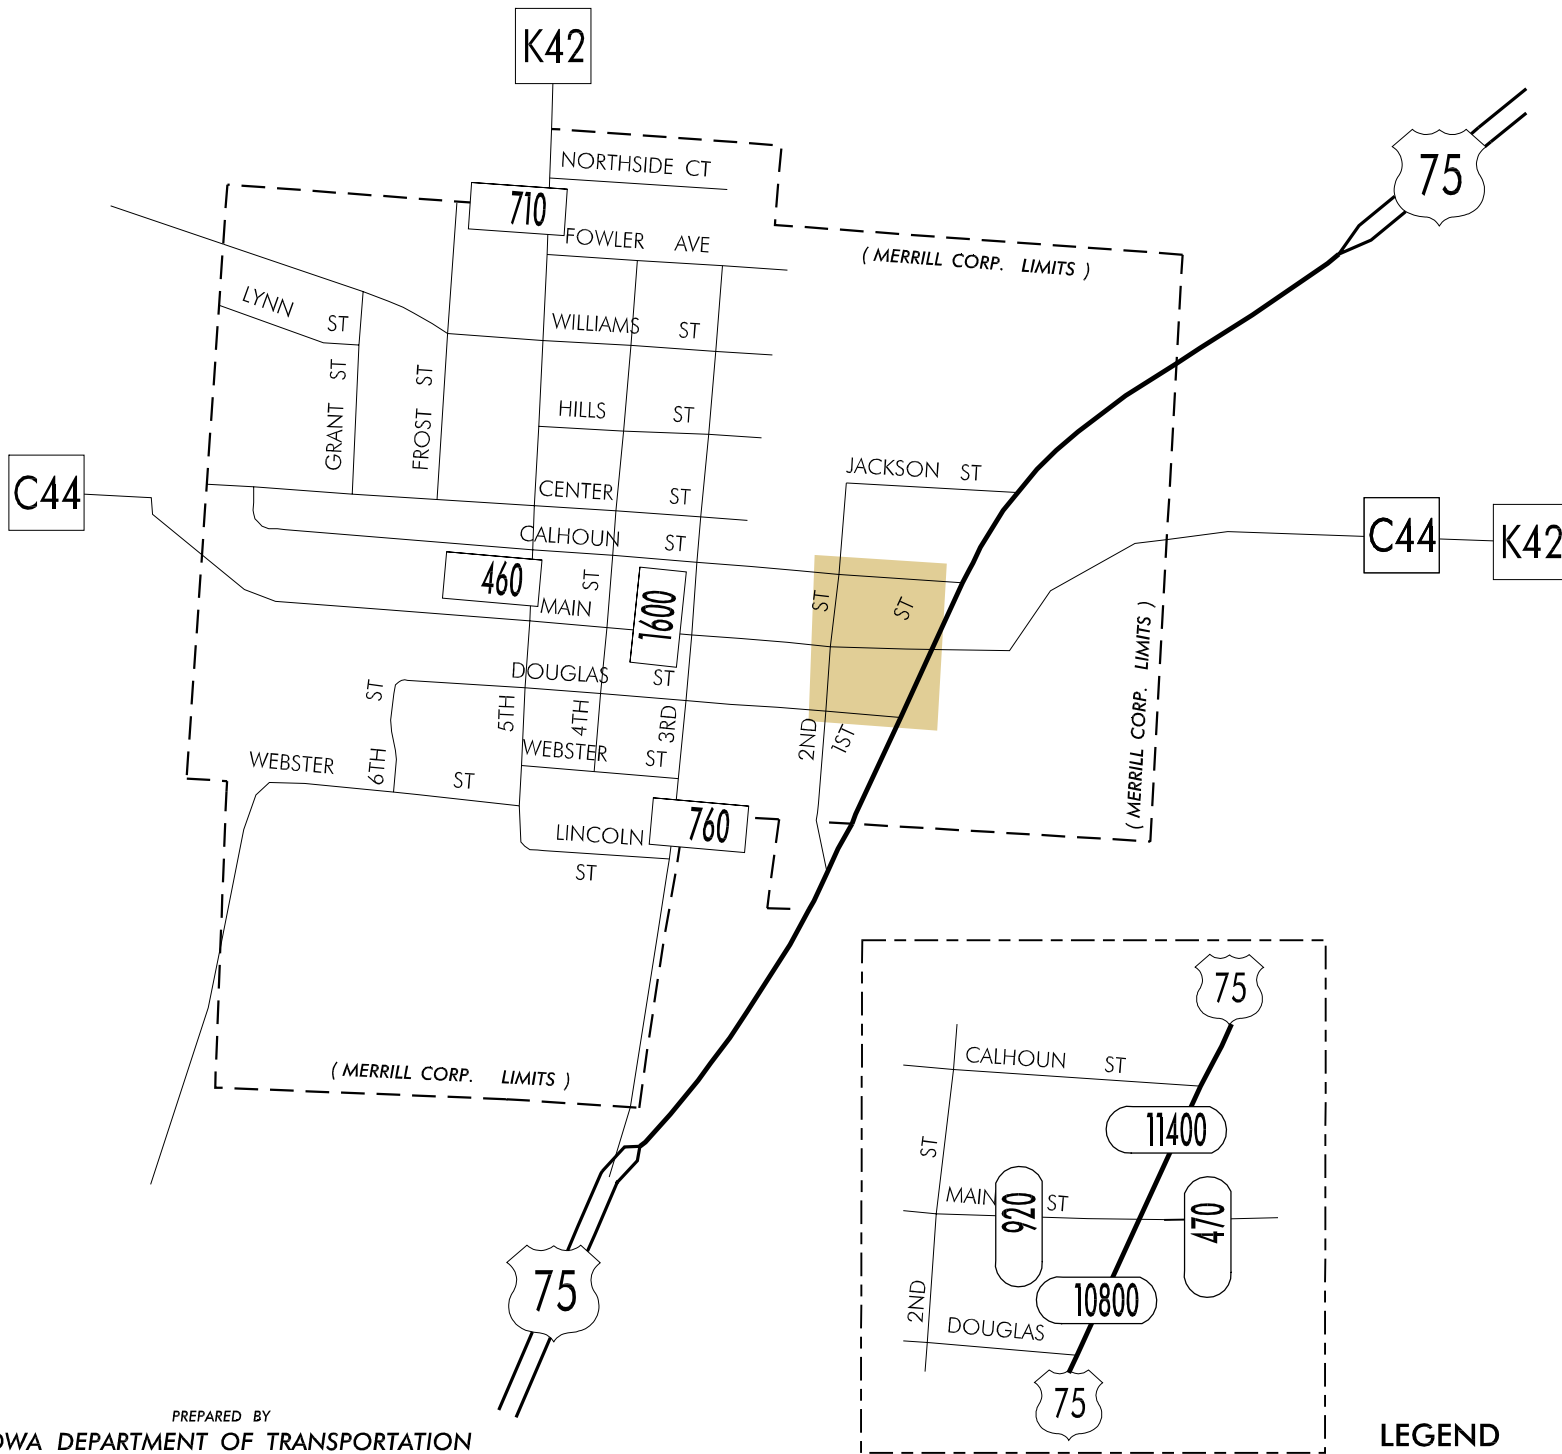

TRAFFIC FLOW MAP OF

MERRILL

PLYMOUTH COUNTY

2003 ANNUAL AVERAGE DAILY TRAFFIC

N

LEGEND

- RECORDER ONLY
- MANUAL COUNT