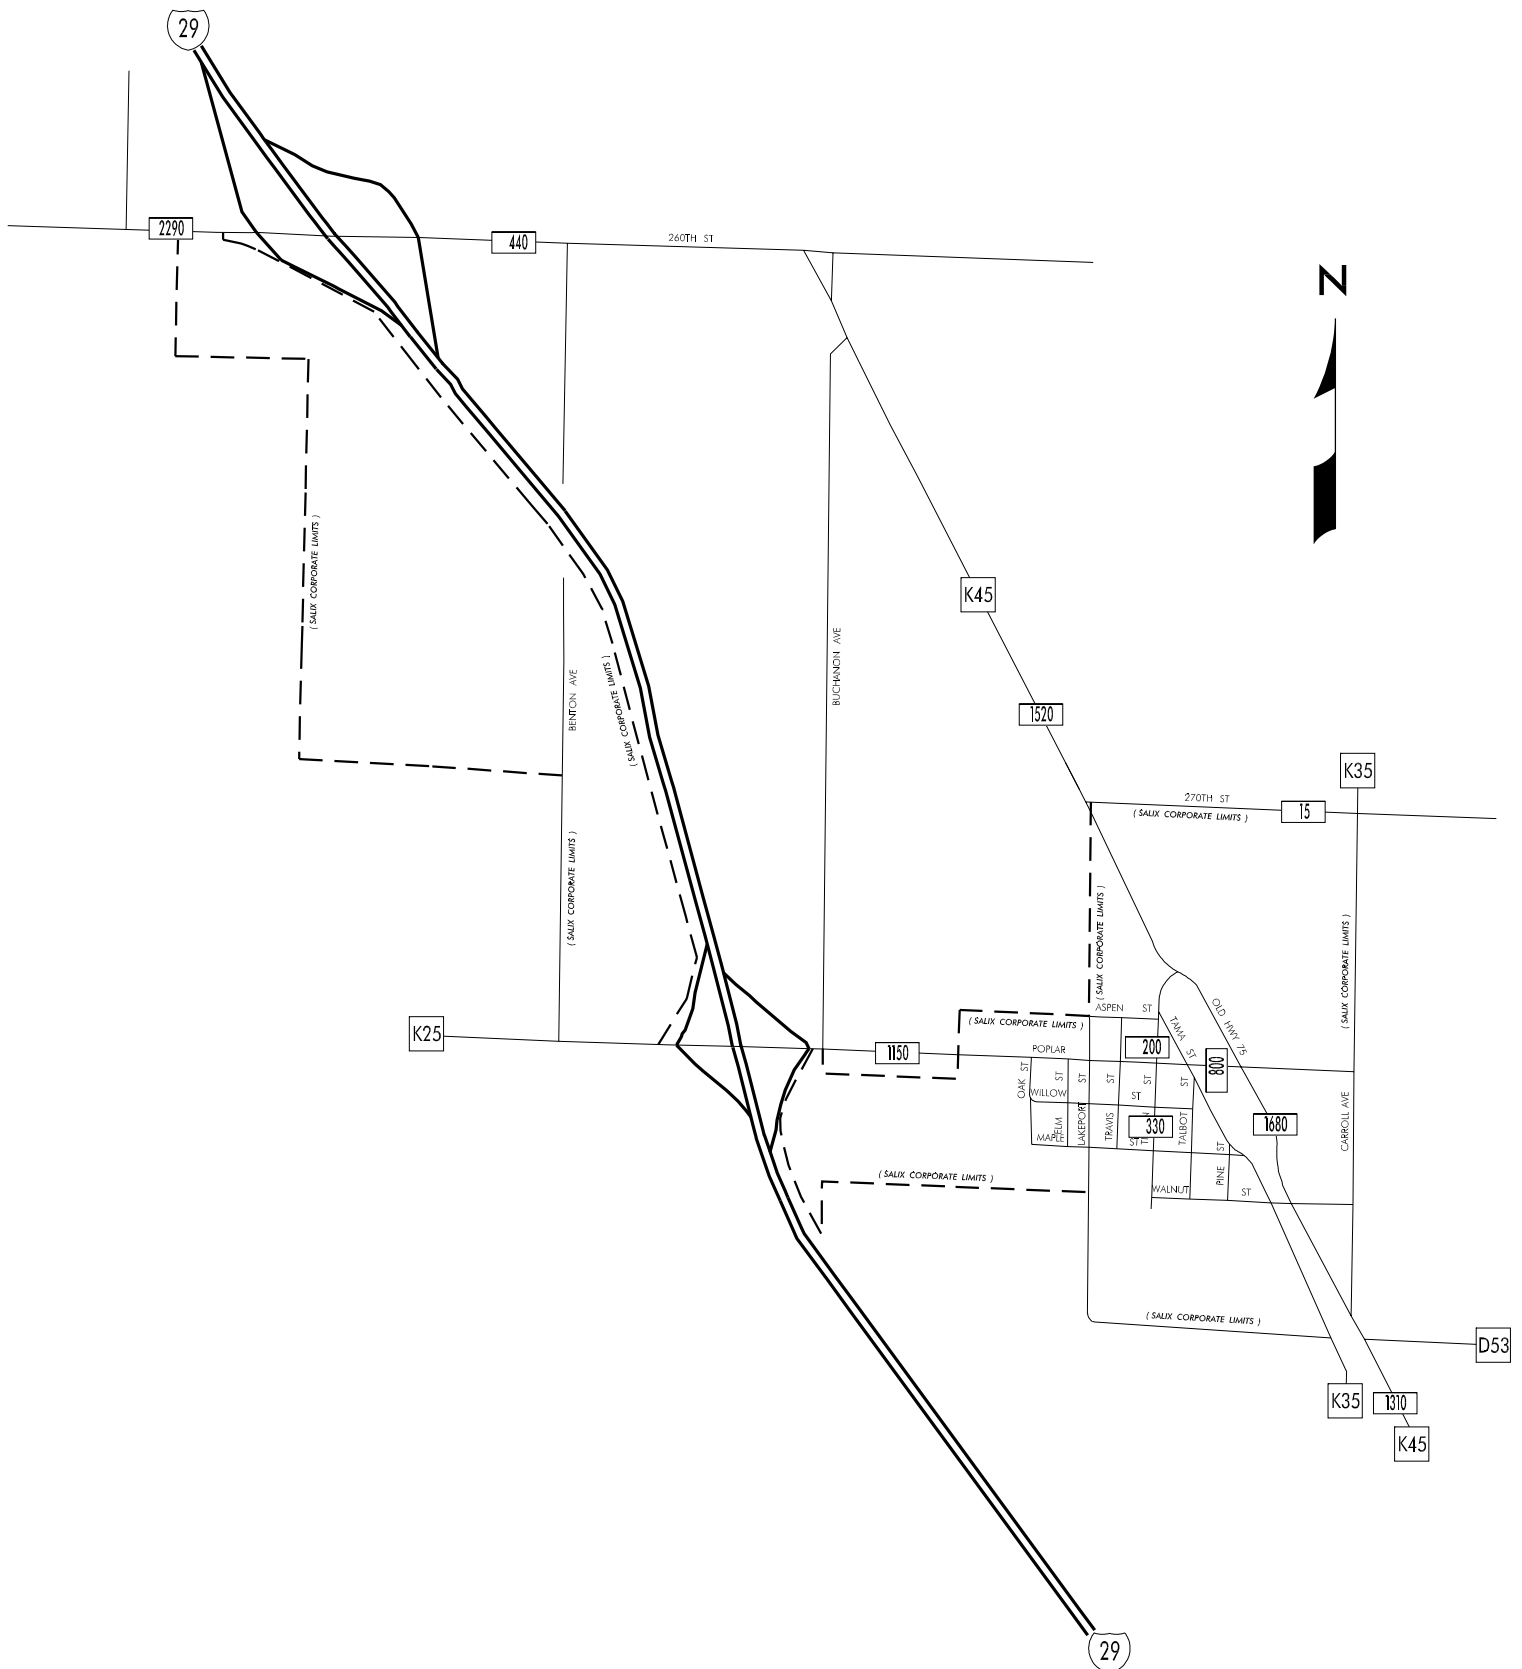

TRAFFIC FLOW MAP OF SALIX WOODBURY COUNTY 2003 ANNUAL AVERAGE DAILY TRAFFIC

PREPARED BY

IOWA DEPARTMENT OF TRANSPORTATION
DIVISION OF PLANNING AND PROGRAMMING

OFFICE OF TRANSPORTATION DATA

PHONE (515) 239-1282

LEGEND

RECORDER ONLY
MANUAL COUNT