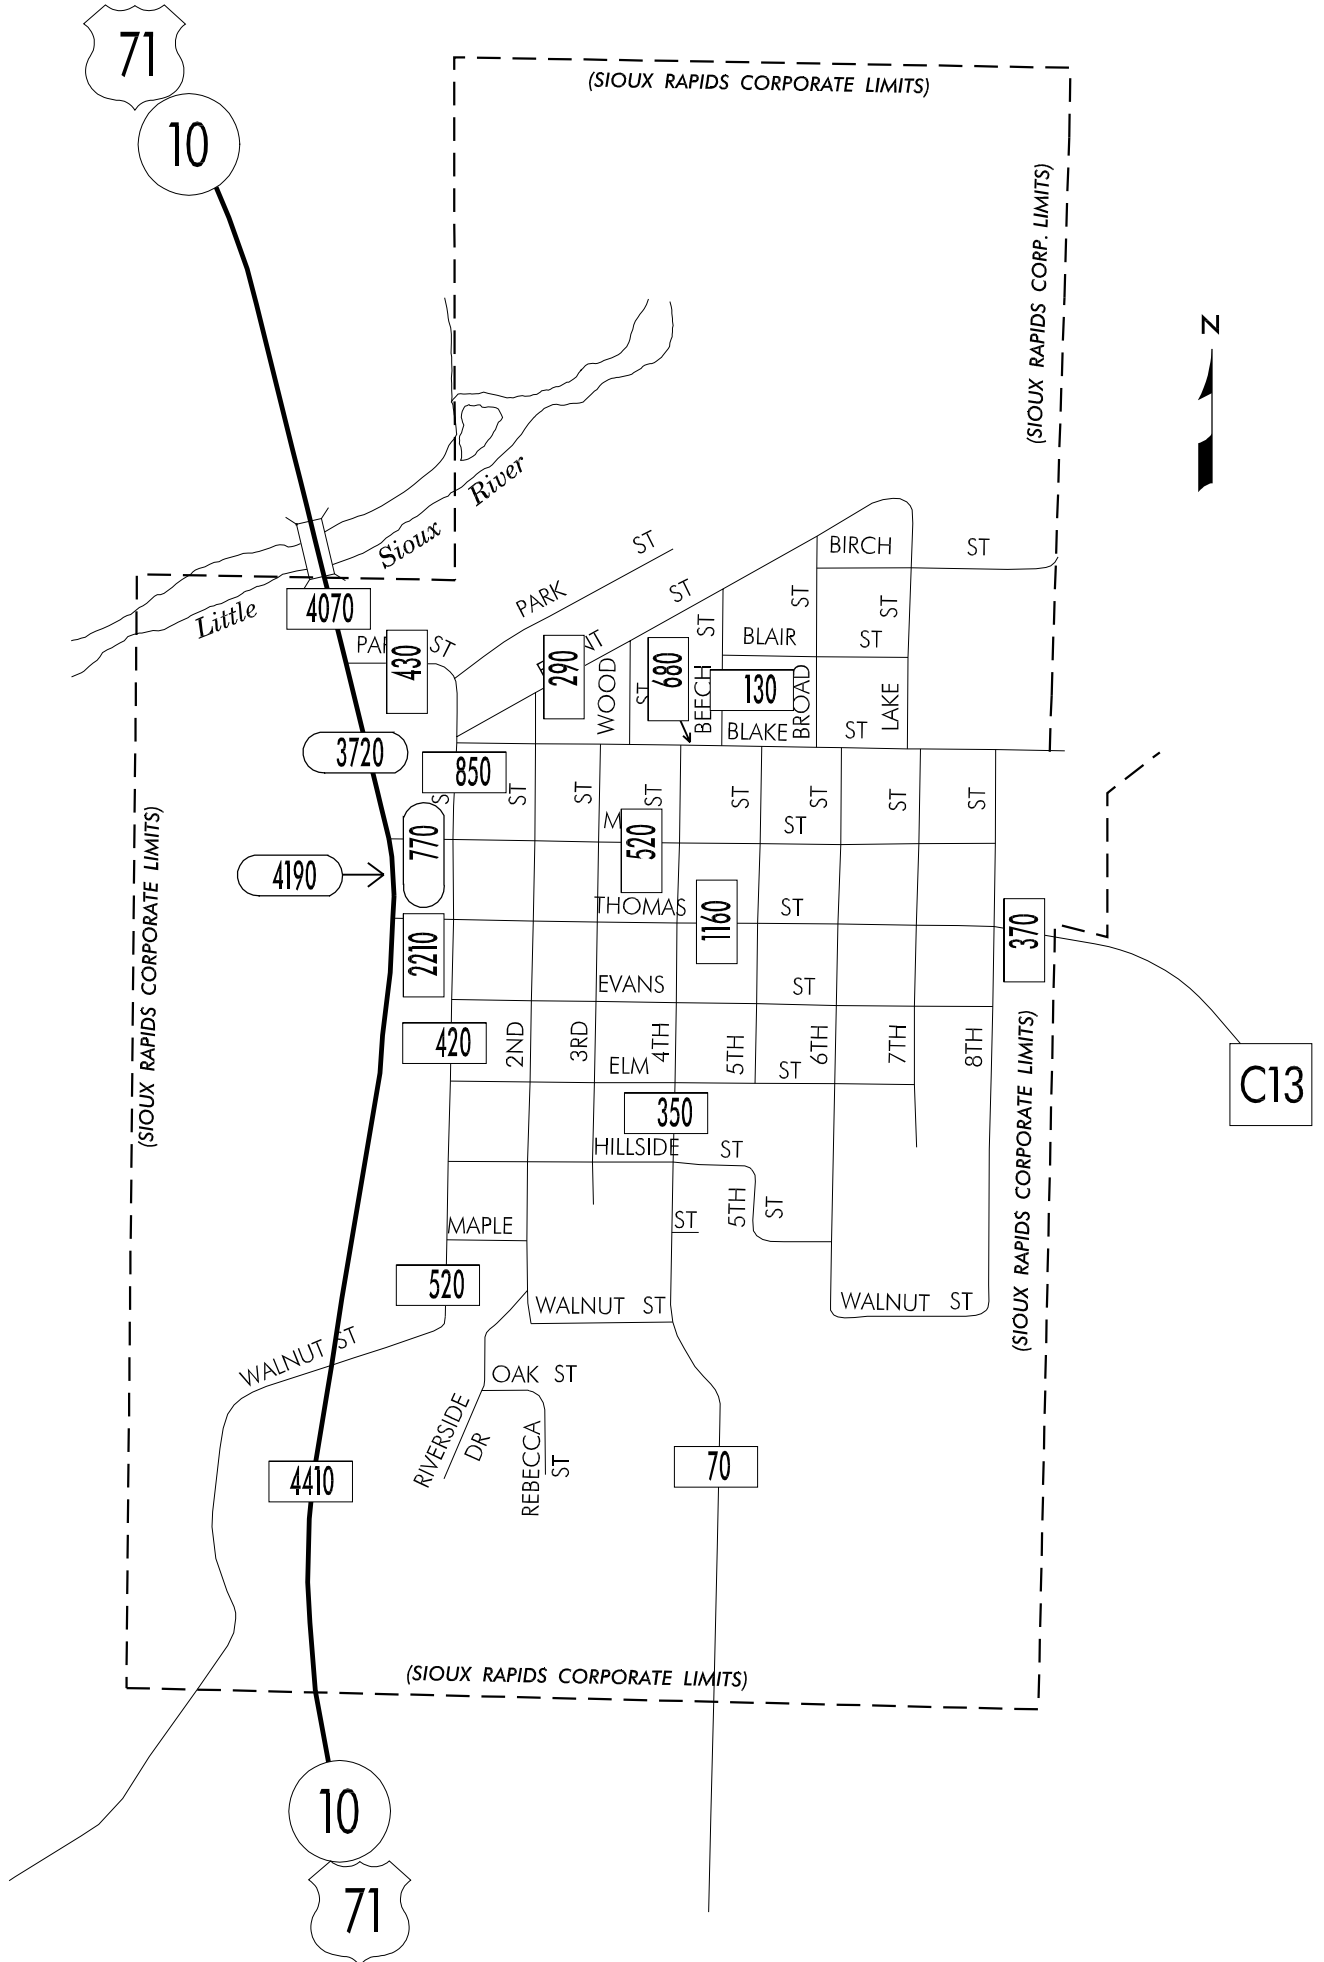

TRAFFIC FLOW MAP OF SIOUX RAPIDS BUENA VISTA COUNTY 2003 ANNUAL AVERAGE DAILY TRAFFIC

C13