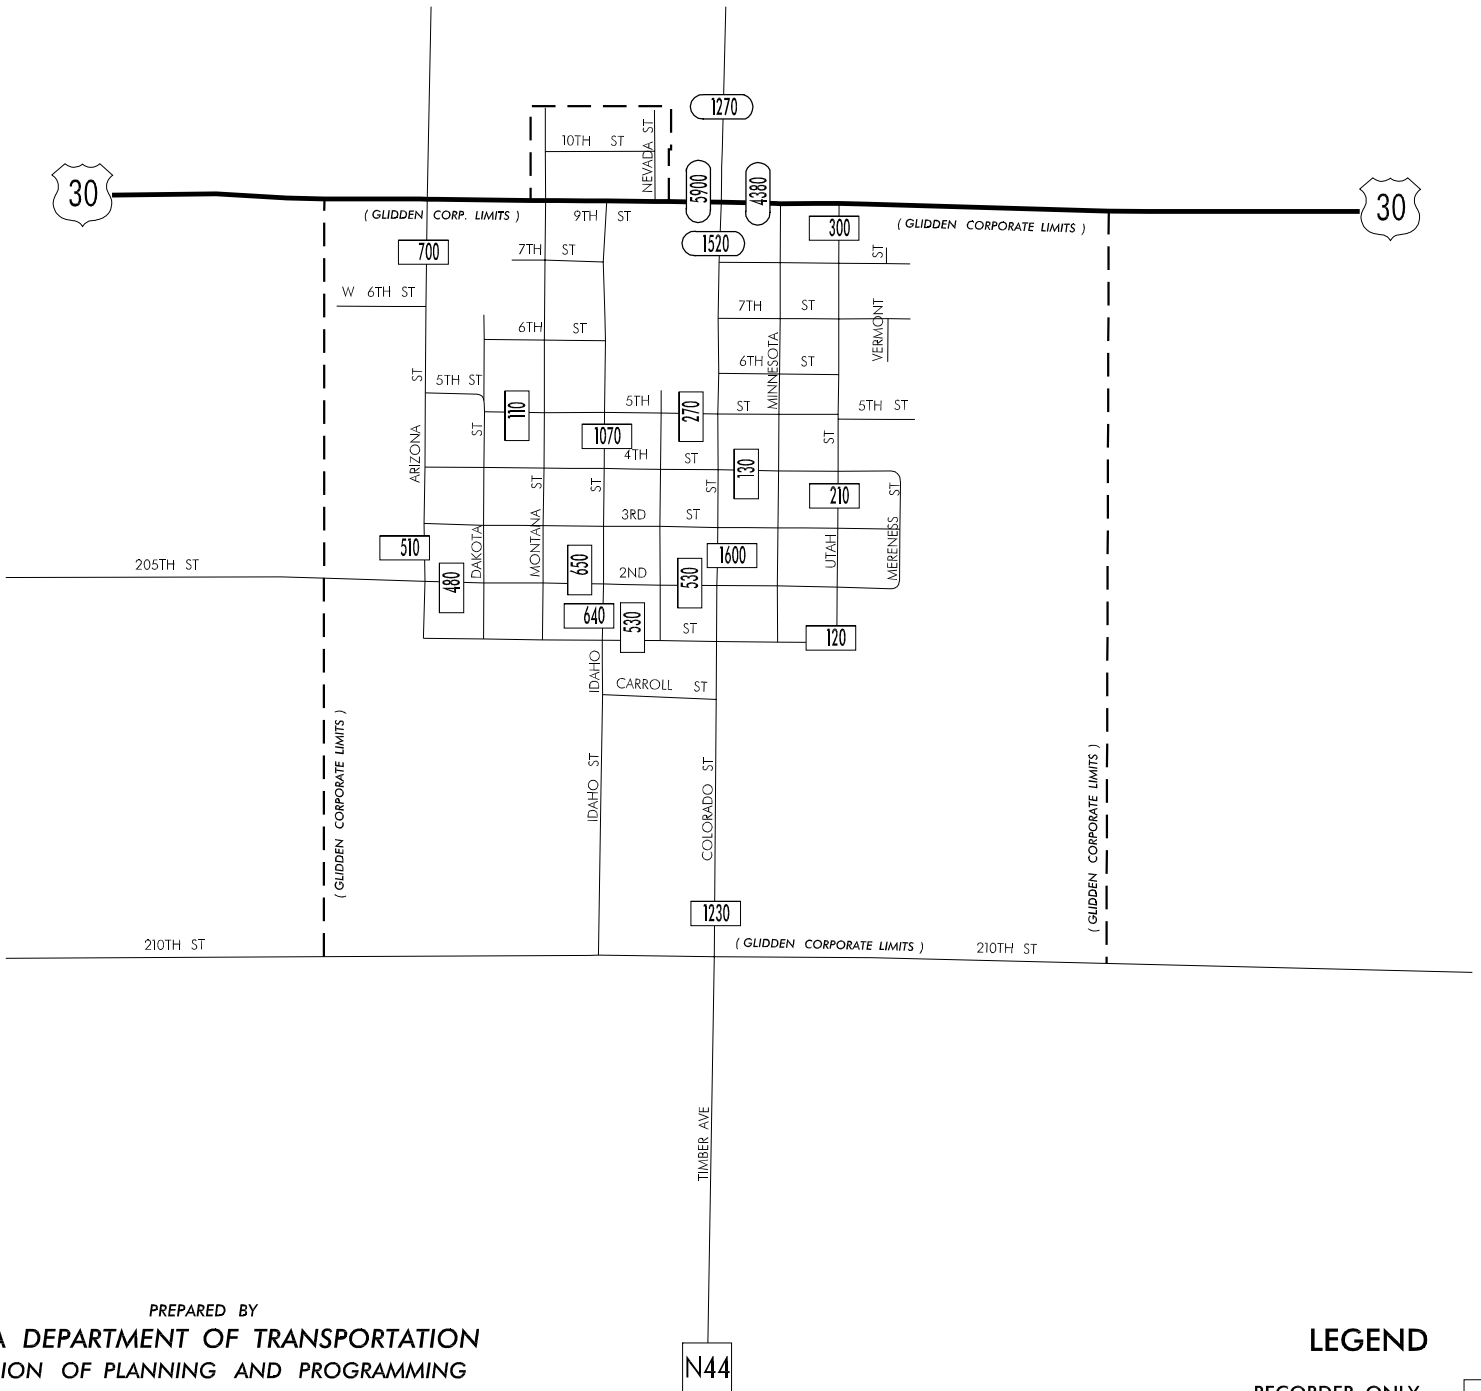

TRAFFIC FLOW MAP OF GLIDDEN CARROLL COUNTY

2004 ANNUAL AVERAGE DAILY TRAFFIC

LEGEND

RECORDER ONLY 
MANUAL COUNT 