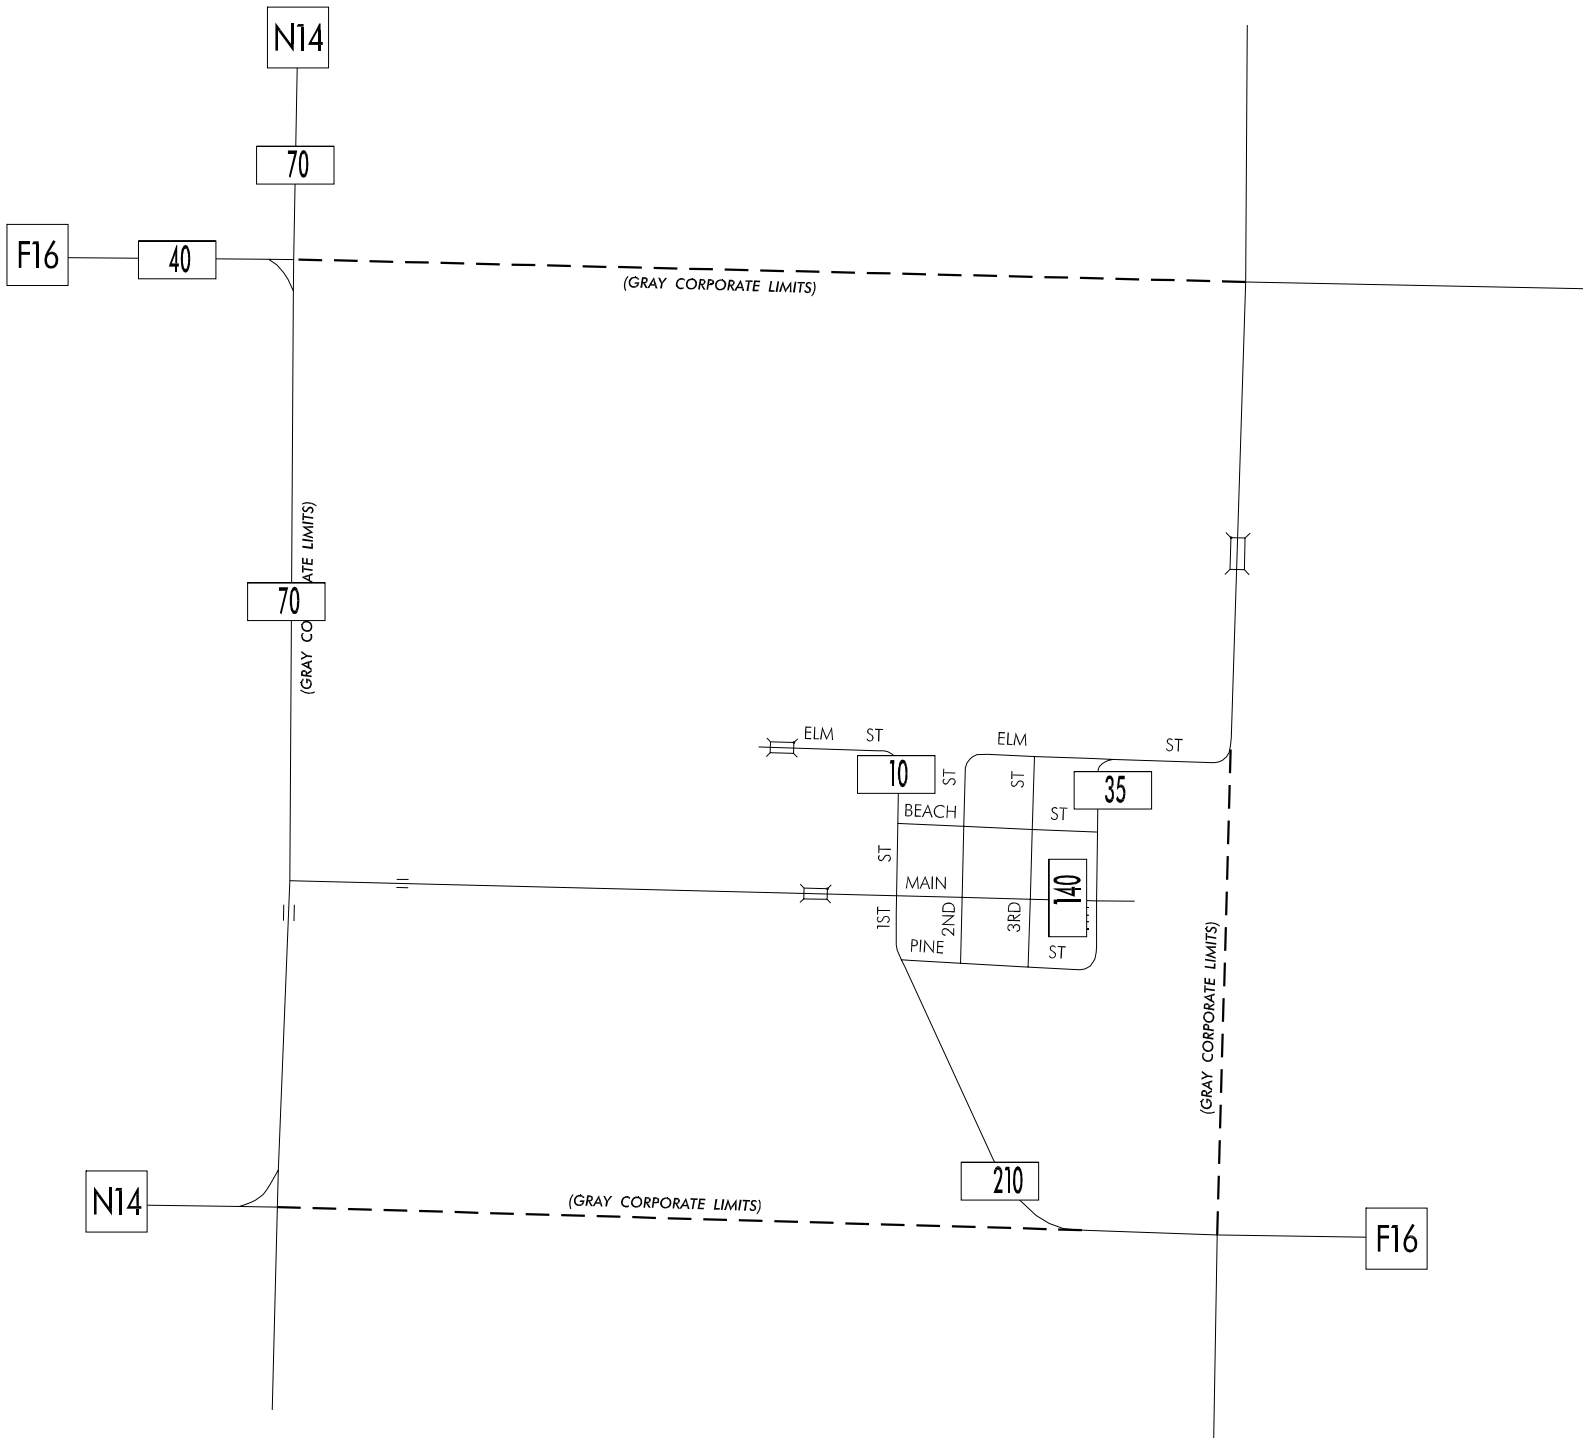

TRAFFIC FLOW MAP OF
GRAY
AUDUBON COUNTY
2004 ANNUAL AVERAGE DAILY TRAFFIC

PREPARED BY

LEGEND

RECORDER ONLY 
MANUAL COUNT 