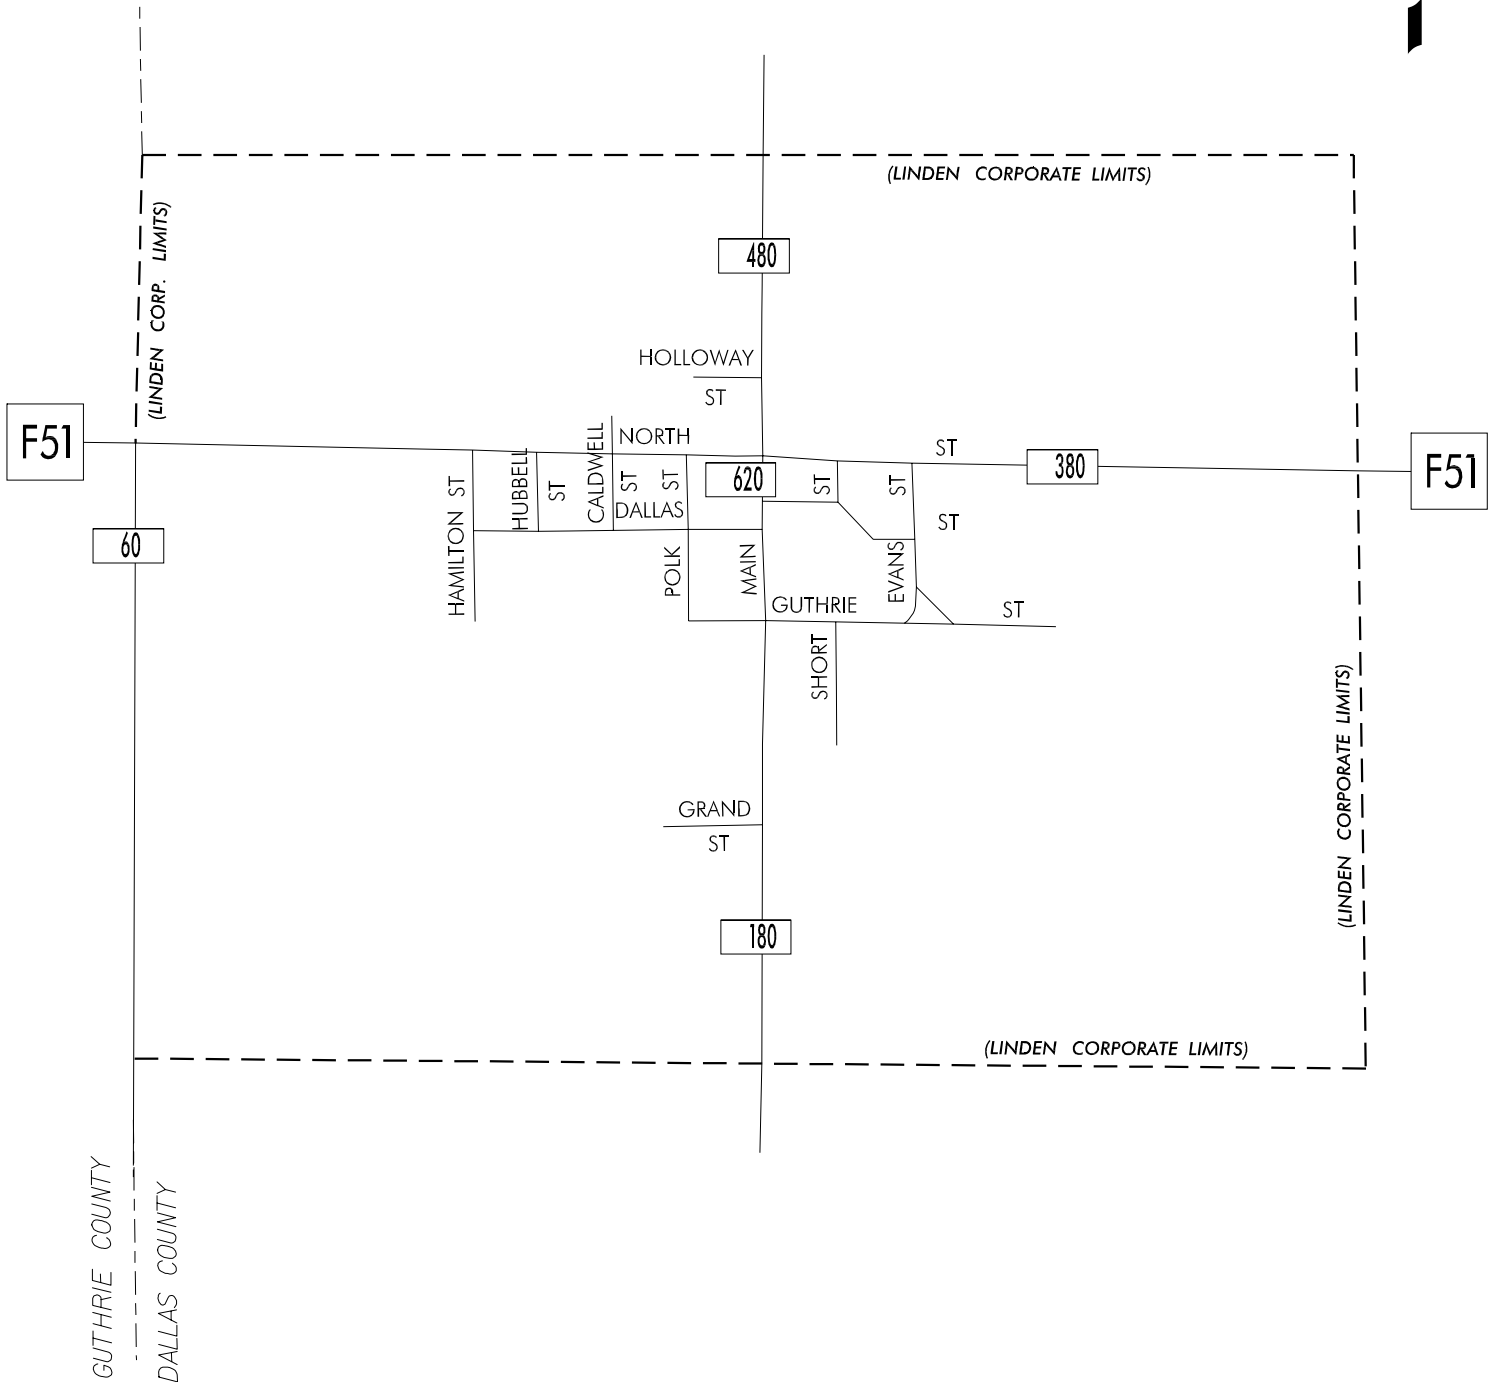

TRAFFIC FLOW MAP OF
LINDEN
DALLAS COUNTY
2004 ANNUAL AVERAGE DAILY TRAFFIC

LEGEND

- RECORDER ONLY
- MANUAL COUNT