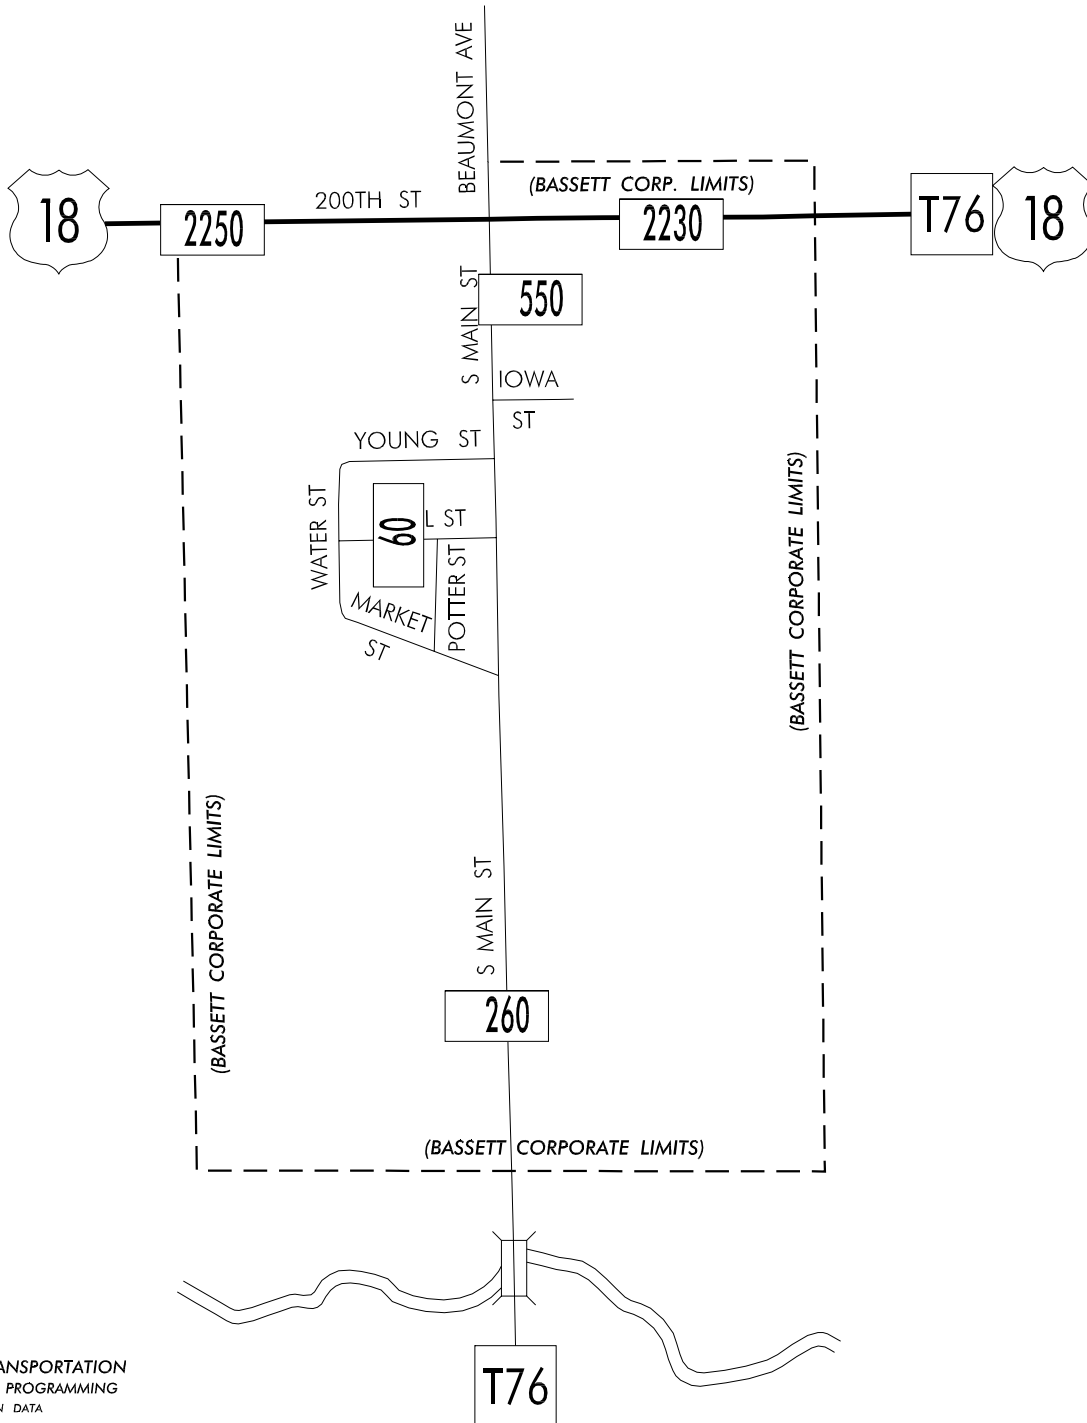

TRAFFIC FLOW MAP OF

BASSETT

CHICASAW COUNTY

2005 ANNUAL AVERAGE DAILY TRAFFIC

LEGEND

RECORDER ONLY 
 MANUAL COUNT 