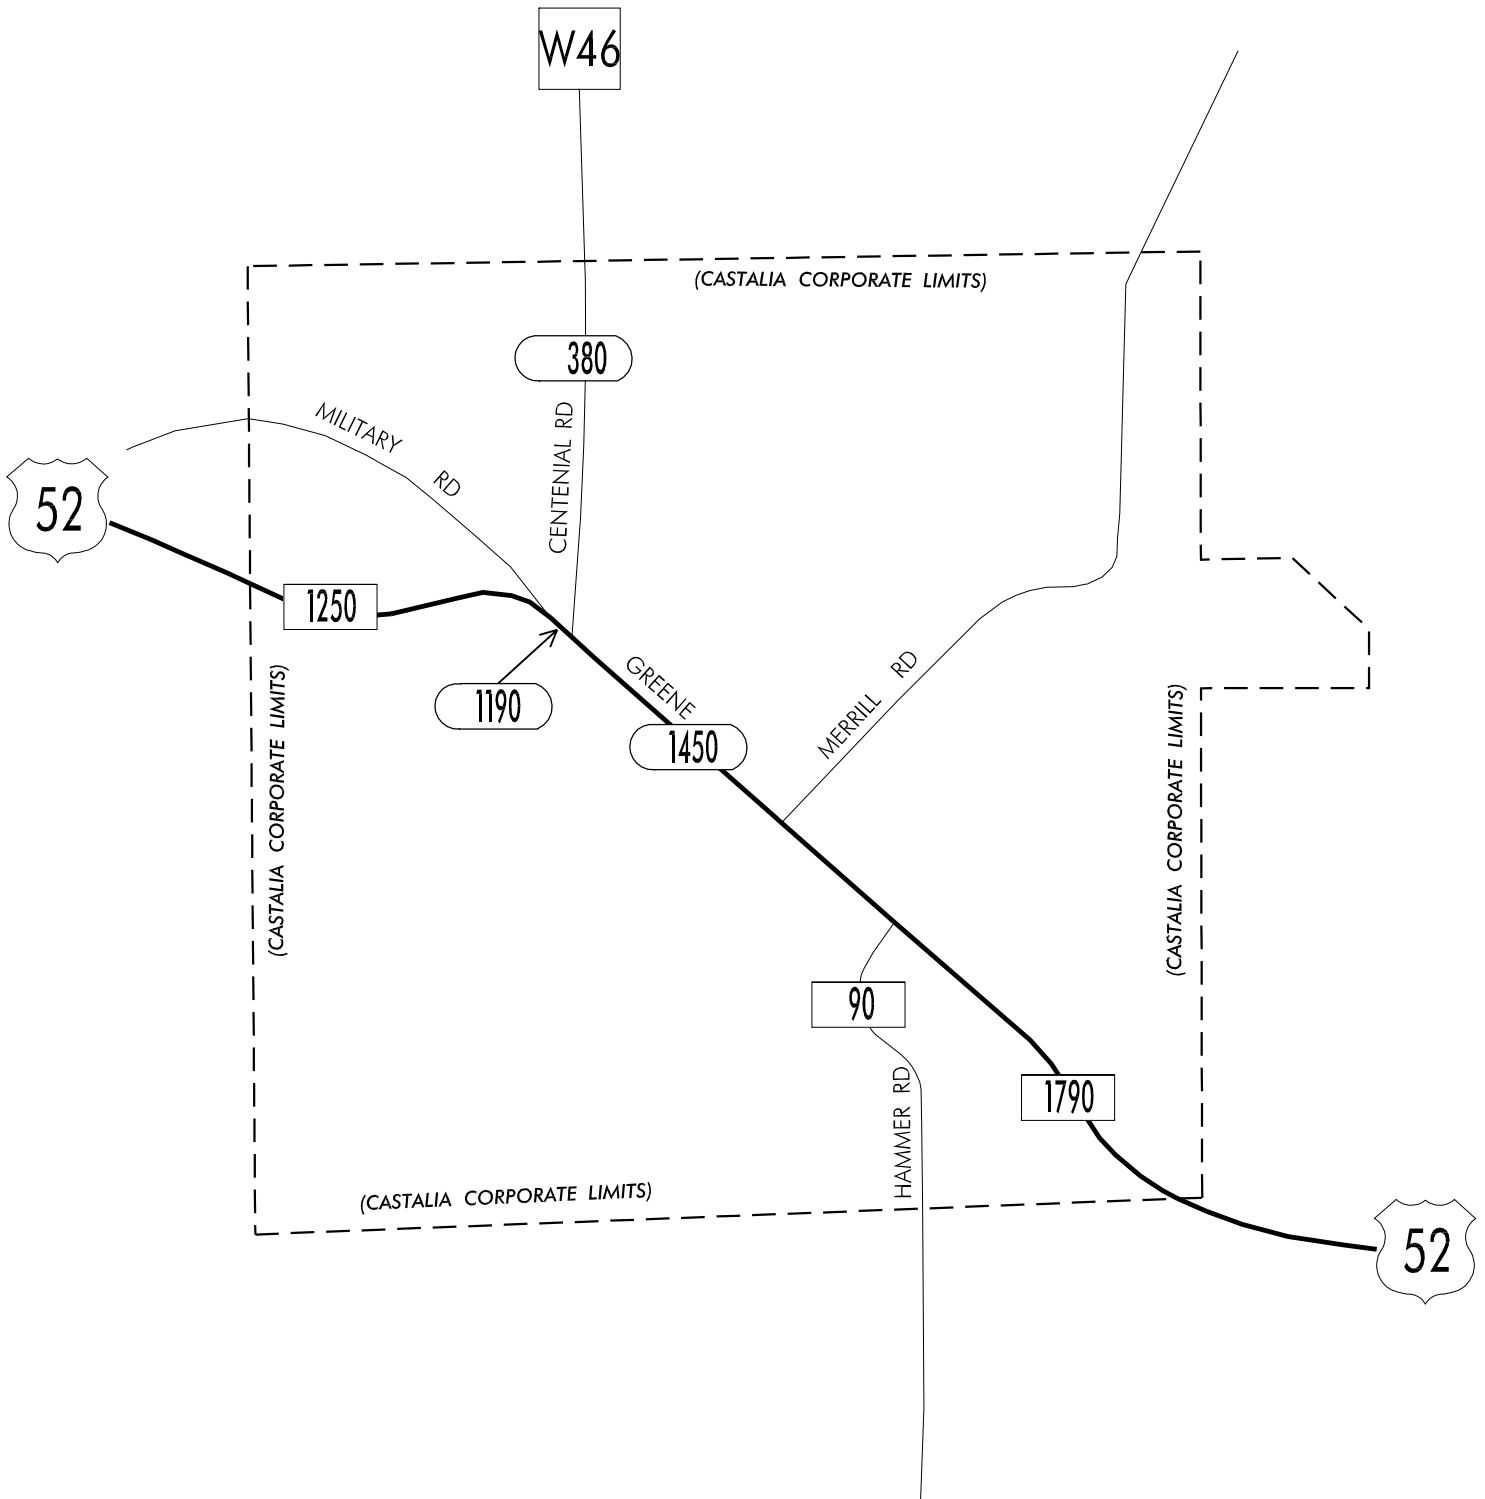

TRAFFIC FLOW MAP OF

CASTALIA

WINNESHIEK COUNTY

2005 ANNUAL AVERAGE DAILY TRAFFIC

PREPARED BY

IOWA DEPARTMENT OF TRANSPORTATION
 DIVISION OF PLANNING AND PROGRAMMING
 OFFICE OF TRANSPORTATION DATA
 PHONE (515) 239-1289

LEGEND

RECORDER ONLY
 MANUAL COUNT