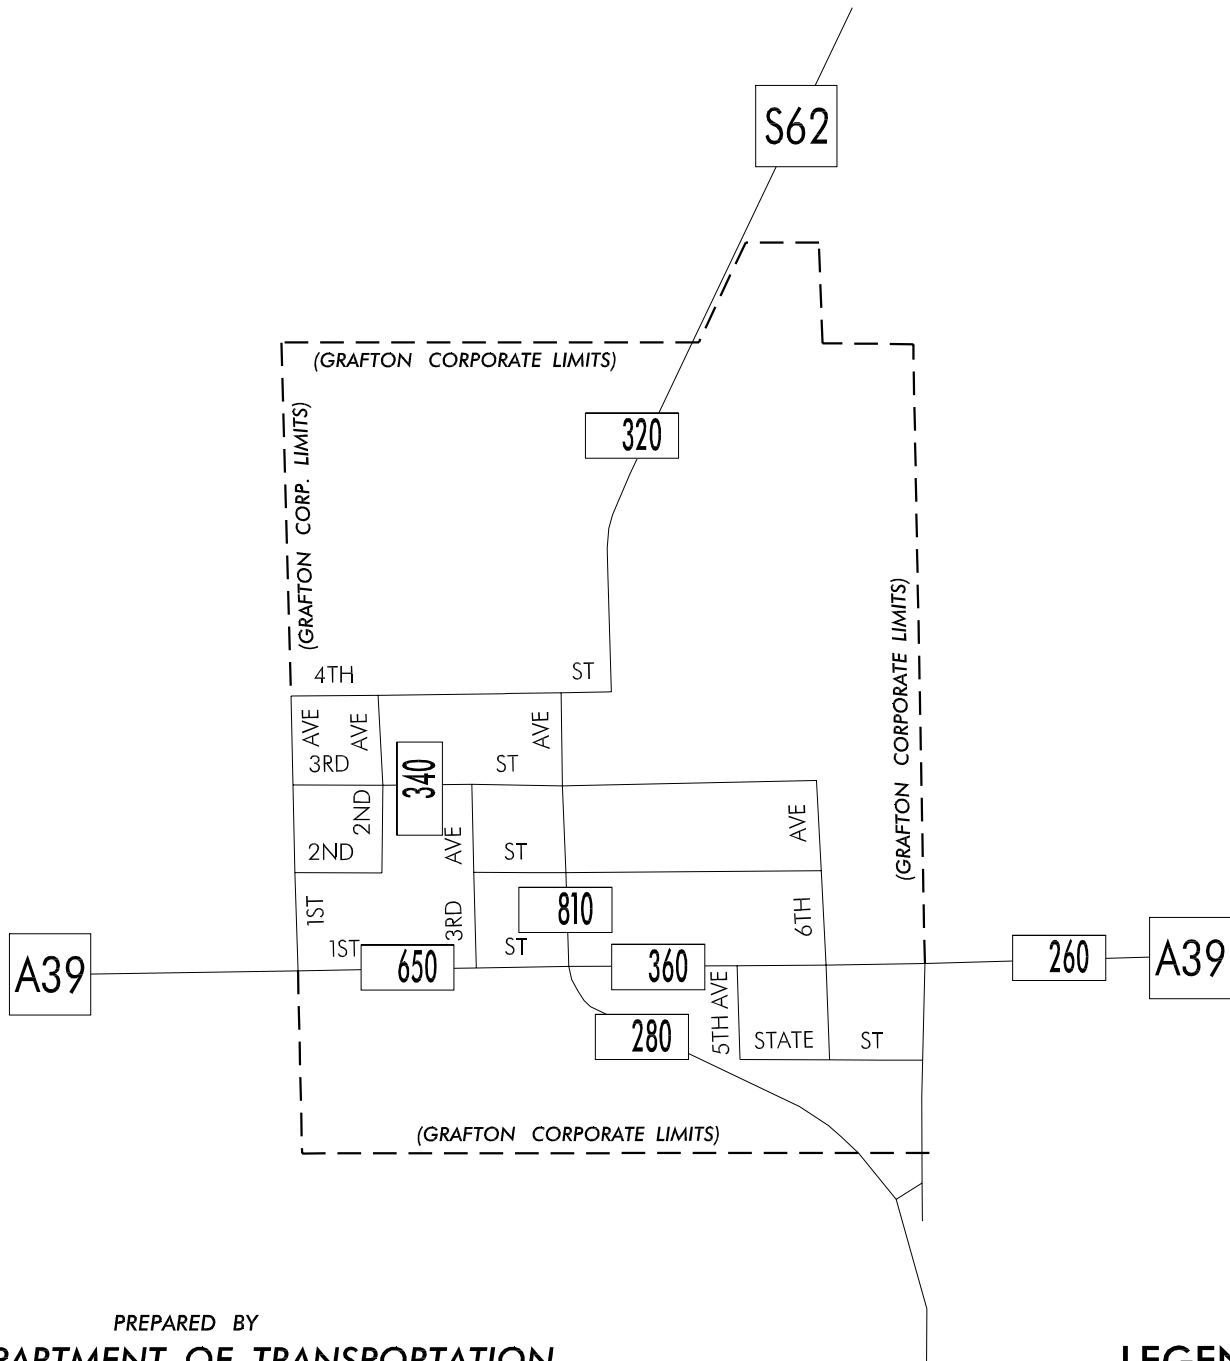

TRAFFIC FLOW MAP OF

GRAFTON

WORTH COUNTY

2005 ANNUAL AVERAGE DAILY TRAFFIC

LEGEND

RECORDER ONLY 
 MANUAL COUNT 