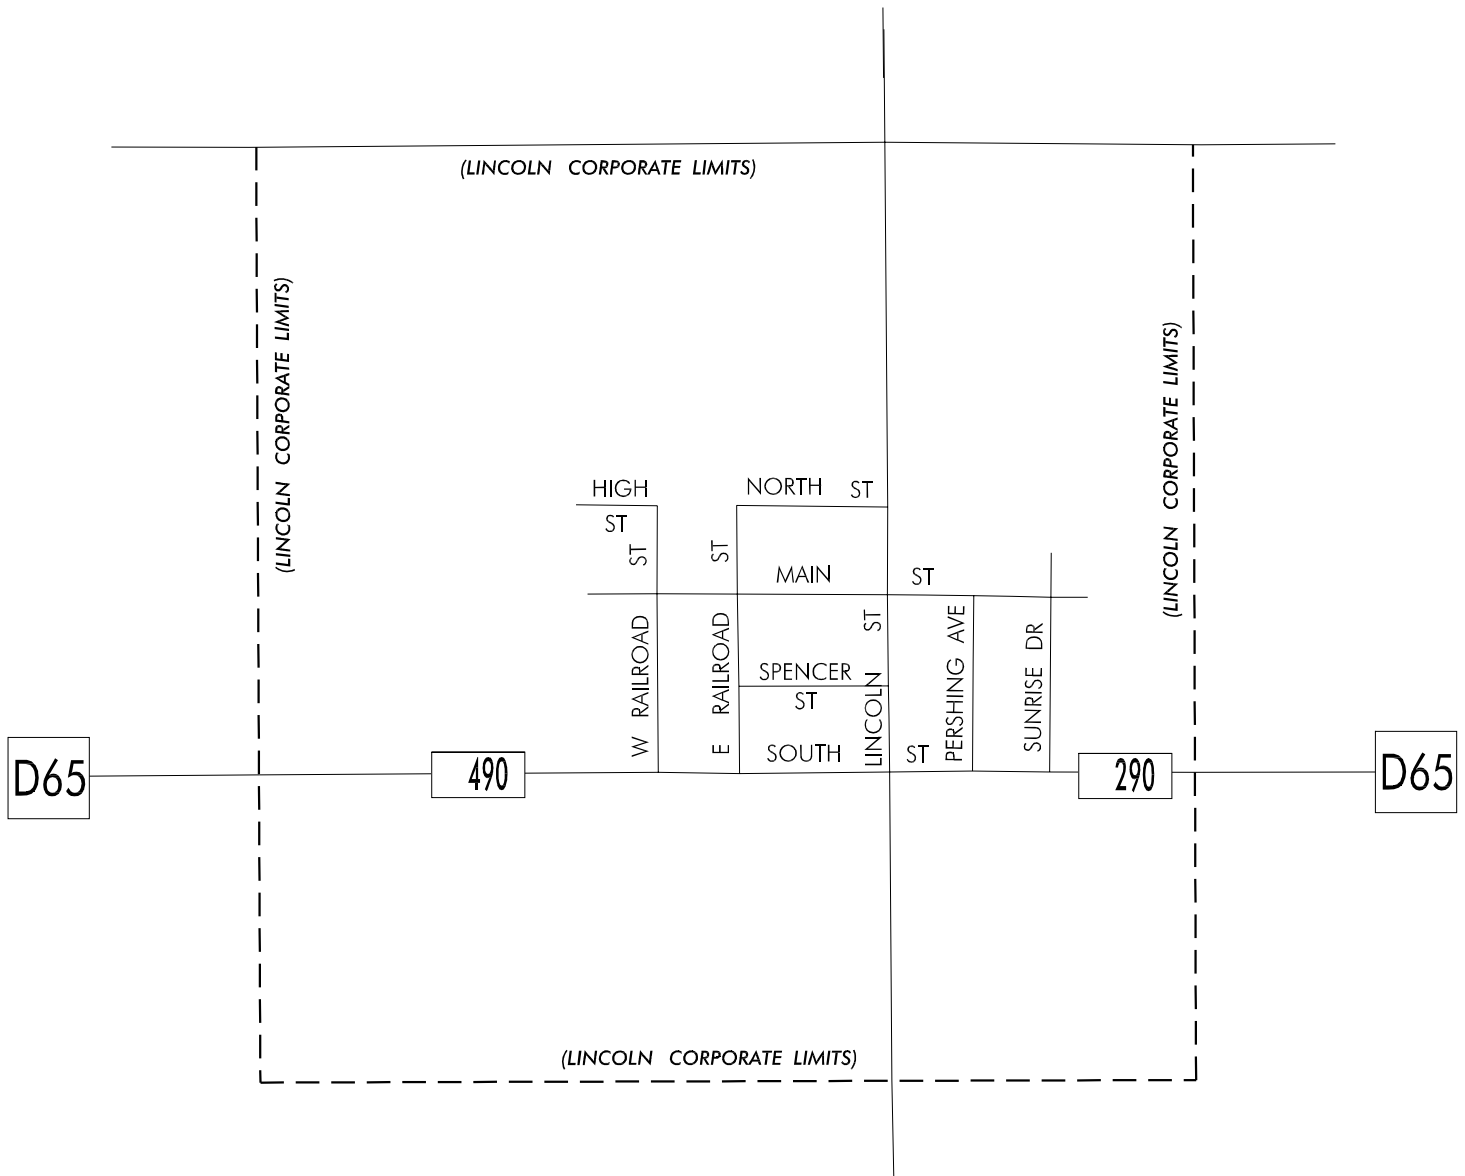

TRAFFIC FLOW MAP OF  
**LINCOLN**  
**TAMA COUNTY**  
**2005 ANNUAL AVERAGE DAILY TRAFFIC**

PREPARED BY

LEGEND

RECORDER ONLY

MANUAL COUNT