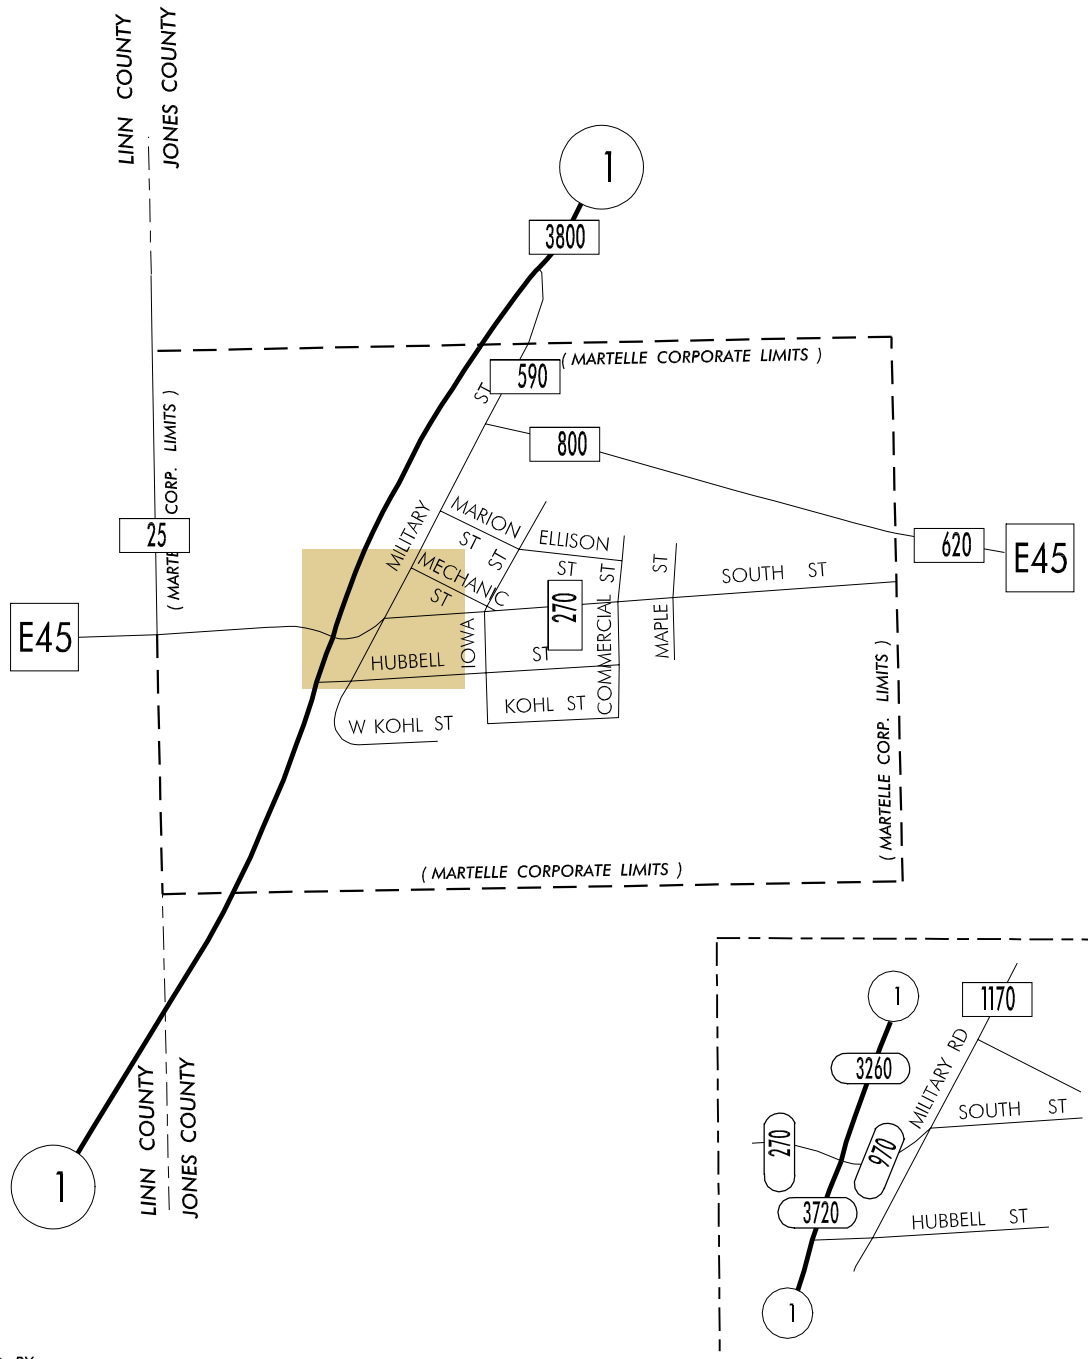

TRAFFIC FLOW MAP OF
MARTELLE
JONES COUNTY

2005 ANNUAL AVERAGE DAILY TRAFFIC

LEGEND

RECORDER ONLY
 MANUAL COUNT