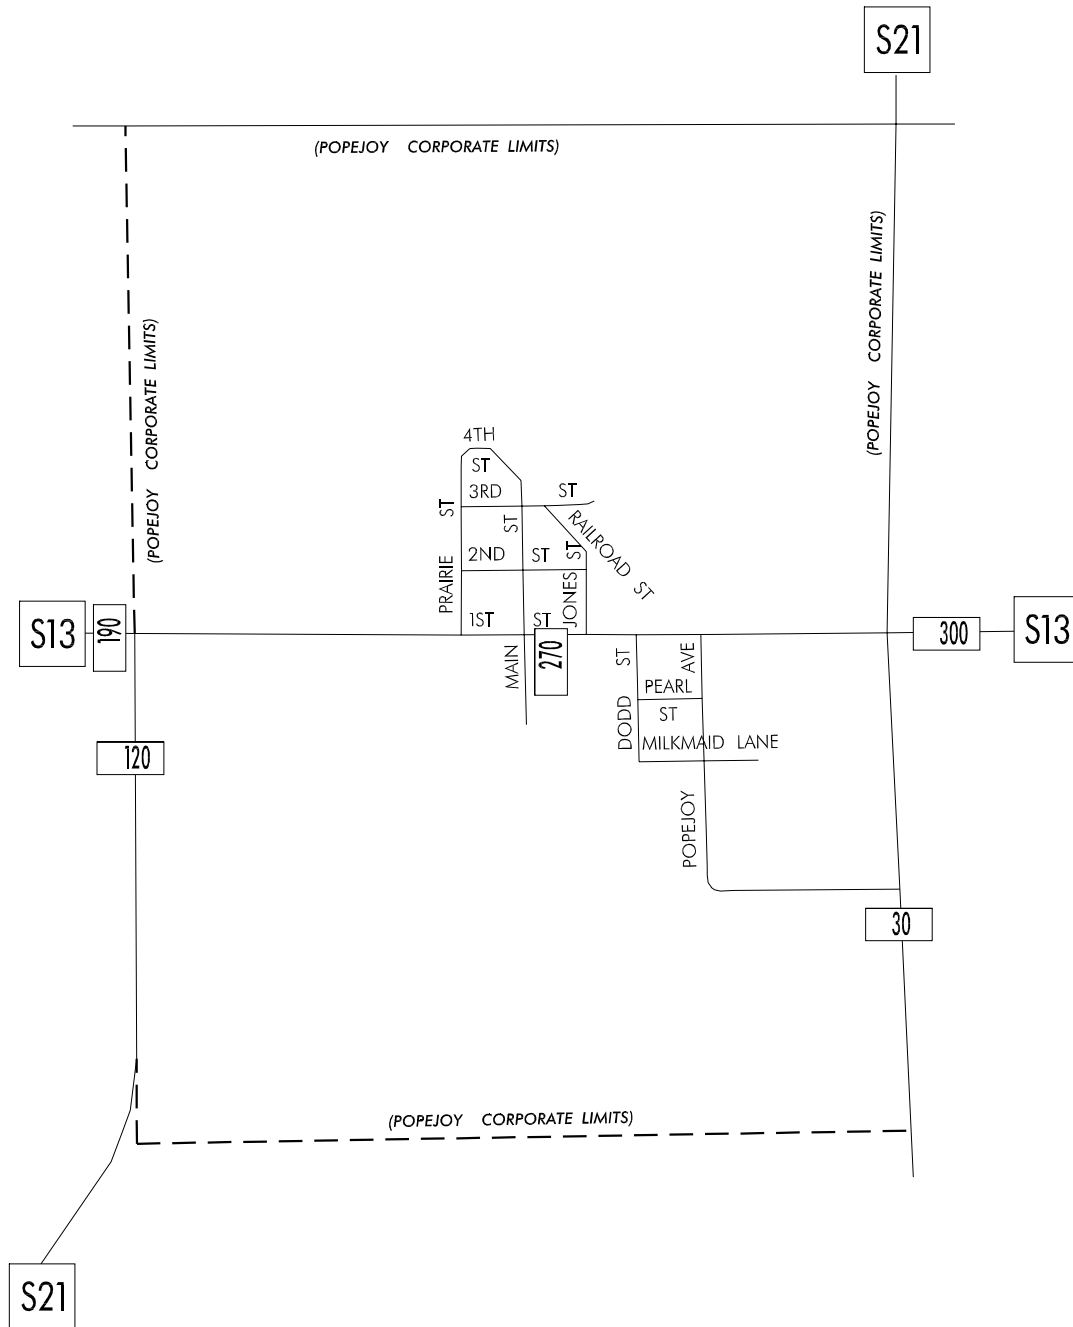

TRAFFIC FLOW MAP OF

POPEJOY

FRANKLIN COUNTY

2005 ANNUAL AVERAGE DAILY TRAFFIC

PREPARED BY

LEGEND

RECORDED ONLY 
 MANUAL COUNT 