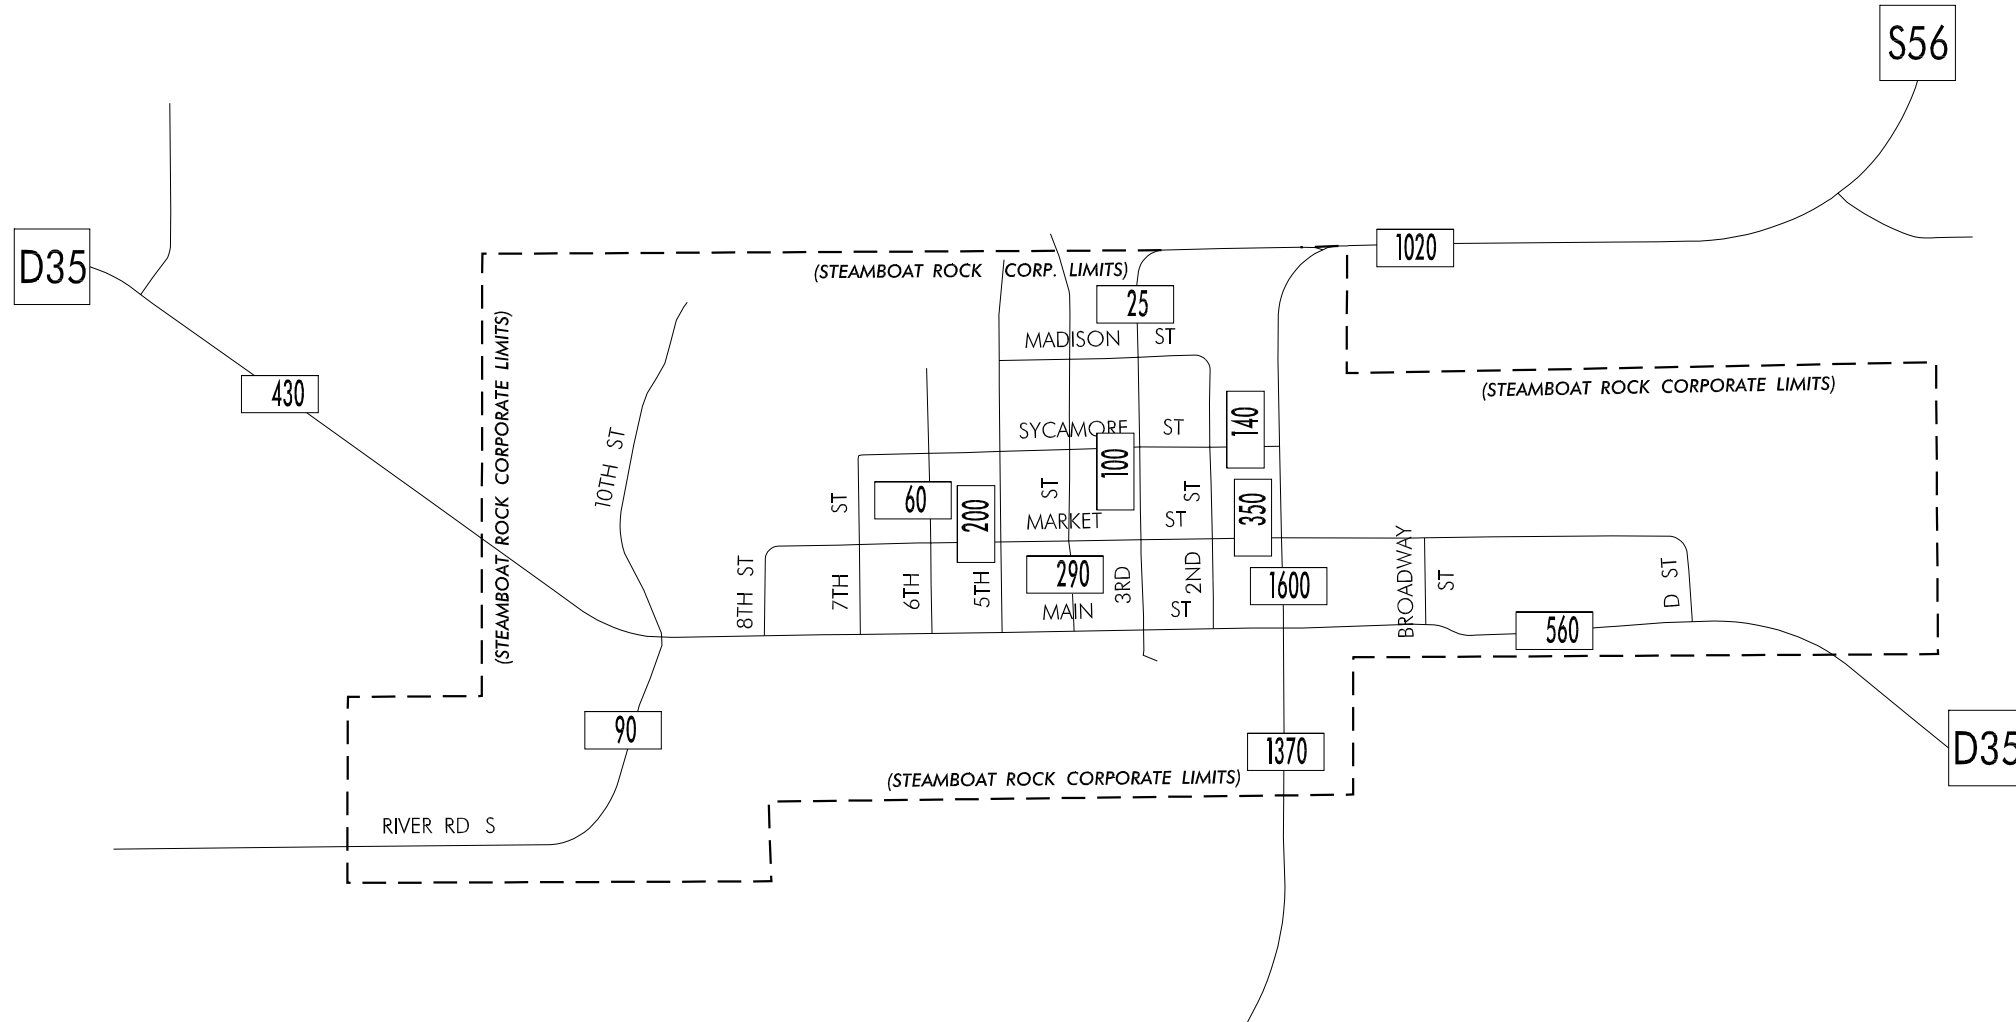

TRAFFIC FLOW MAP OF
STEAMBOAT ROCK
HARDIN COUNTY
2005 ANNUAL AVERAGE DAILY TRAFFIC

LEGEND

RECORDER ONLY 
 MANUAL COUNT 