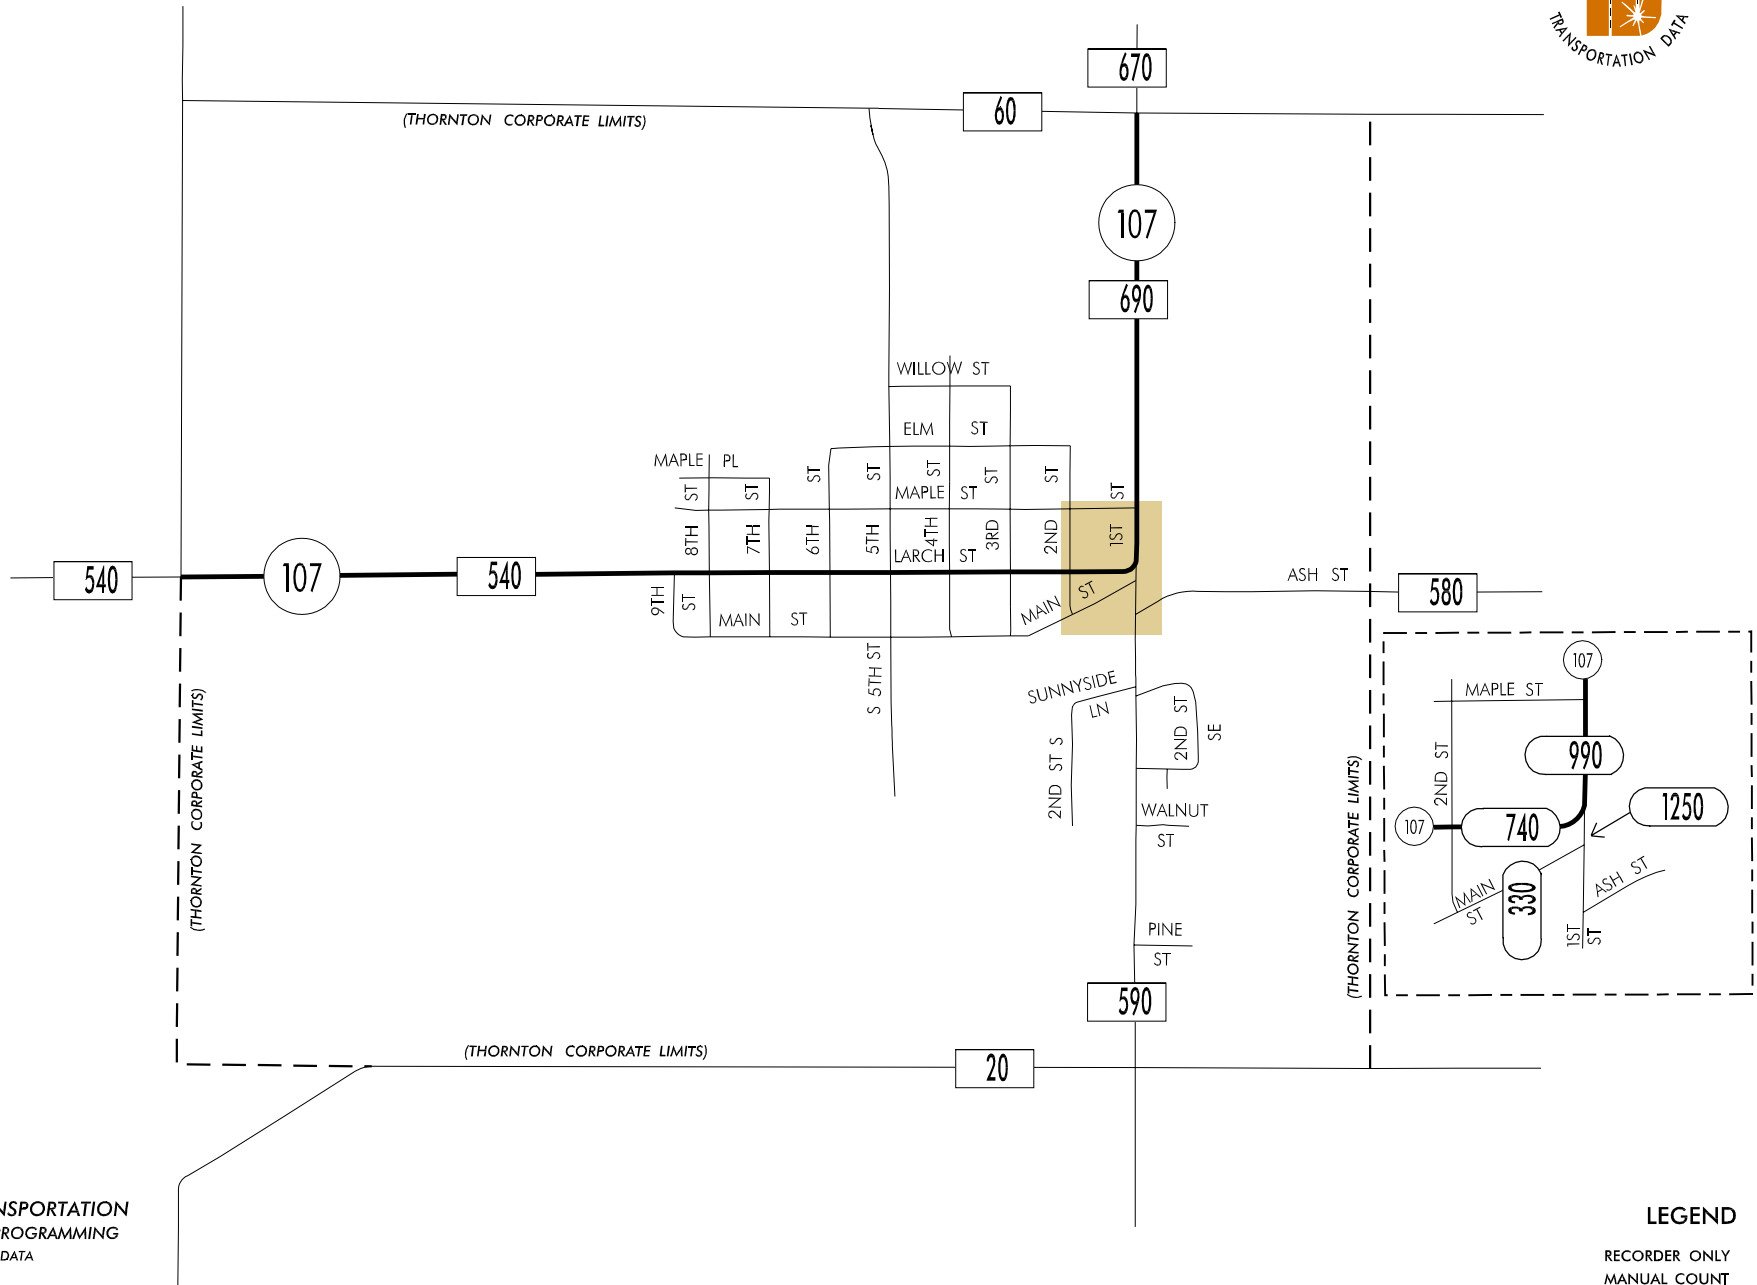

# TRAFFIC FLOW MAP OF

## THORNTON

### CERRO GORDO COUNTY

#### 2005 ANNUAL AVERAGE DAILY TRAFFIC