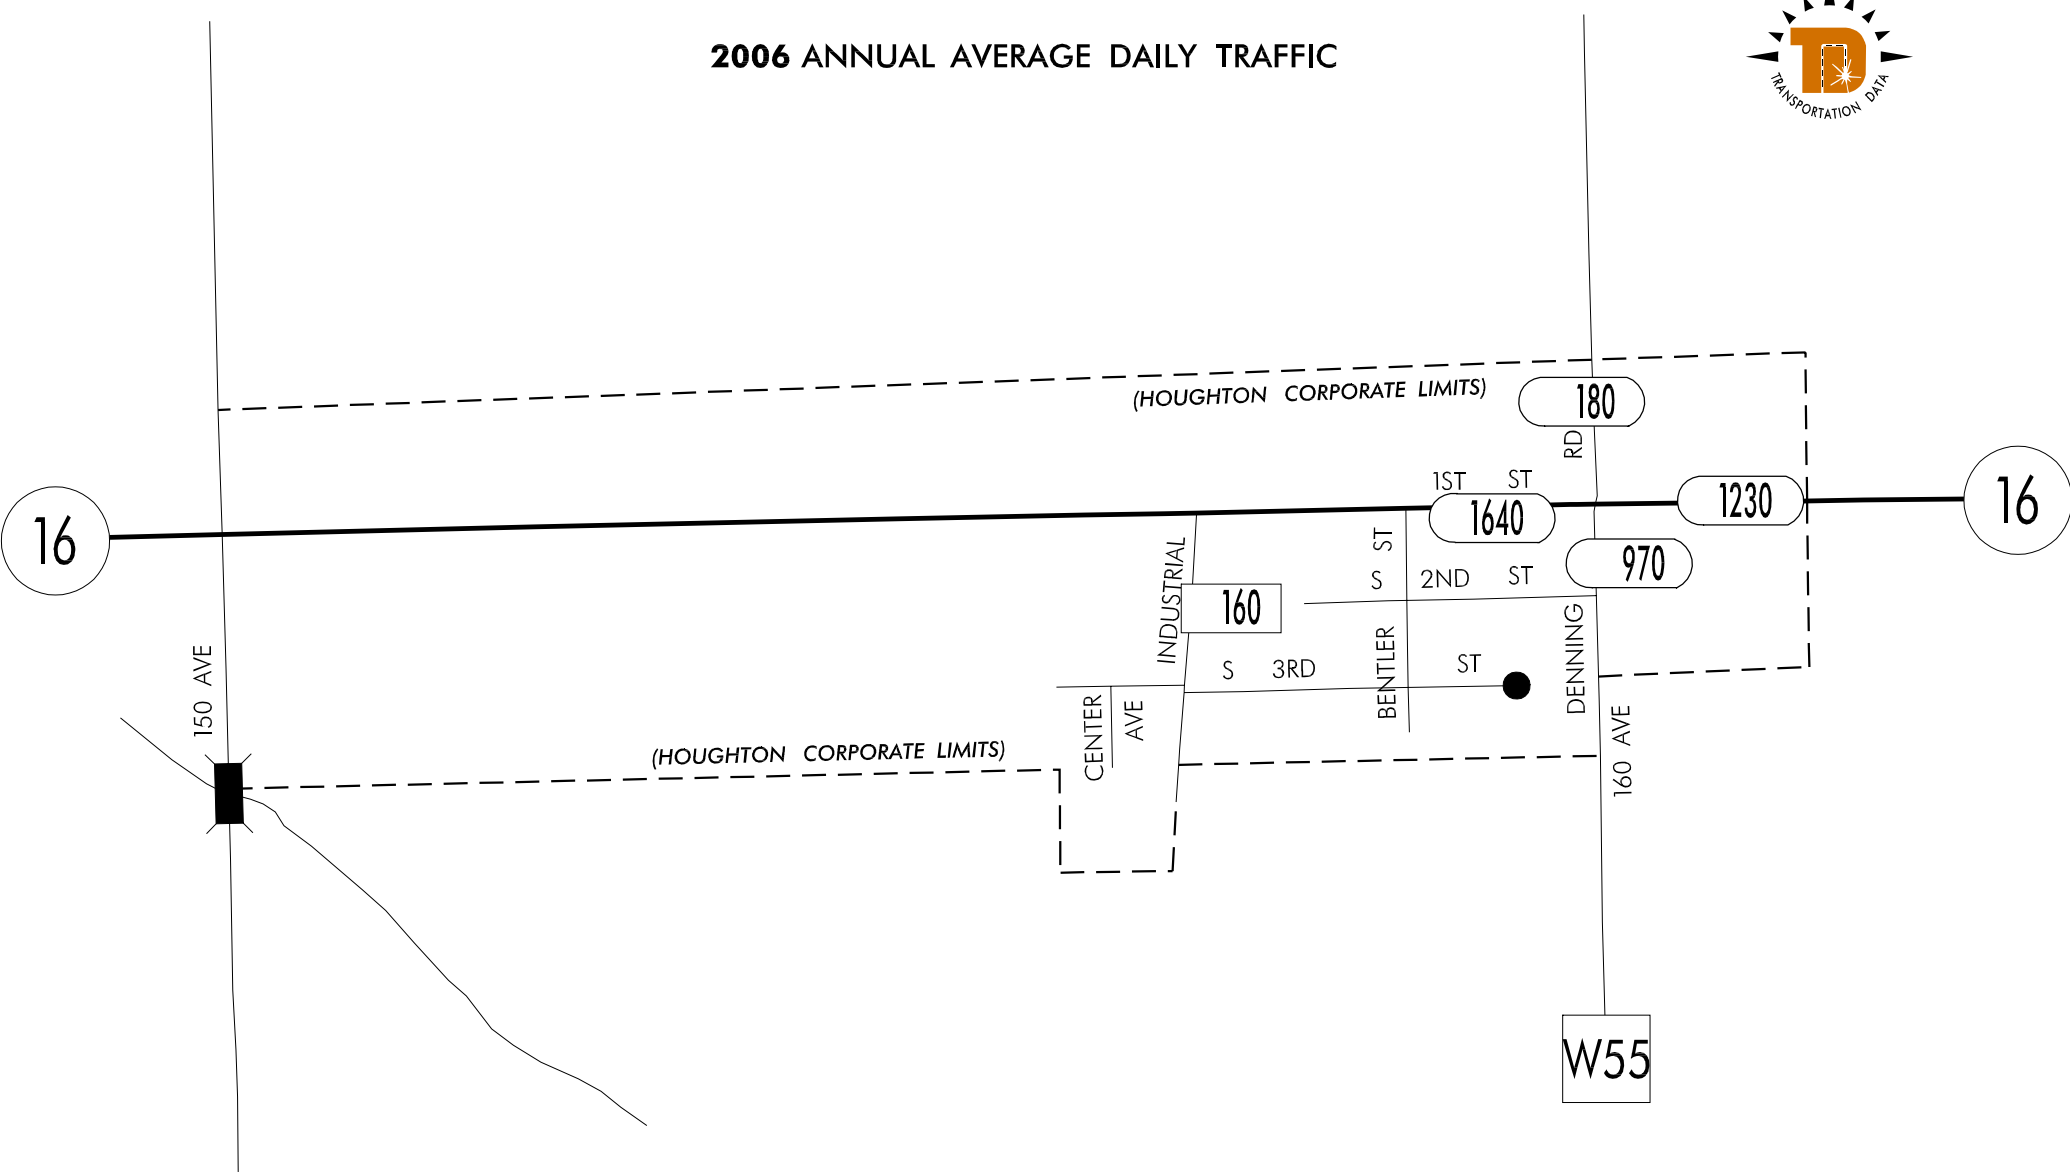

TRAFFIC FLOW MAP OF
HOUGHTON
LEE COUNTY
2006 ANNUAL AVERAGE DAILY TRAFFIC

PREPARED BY

LEGEND

RECORDER ONLY 
 MANUAL COUNT 