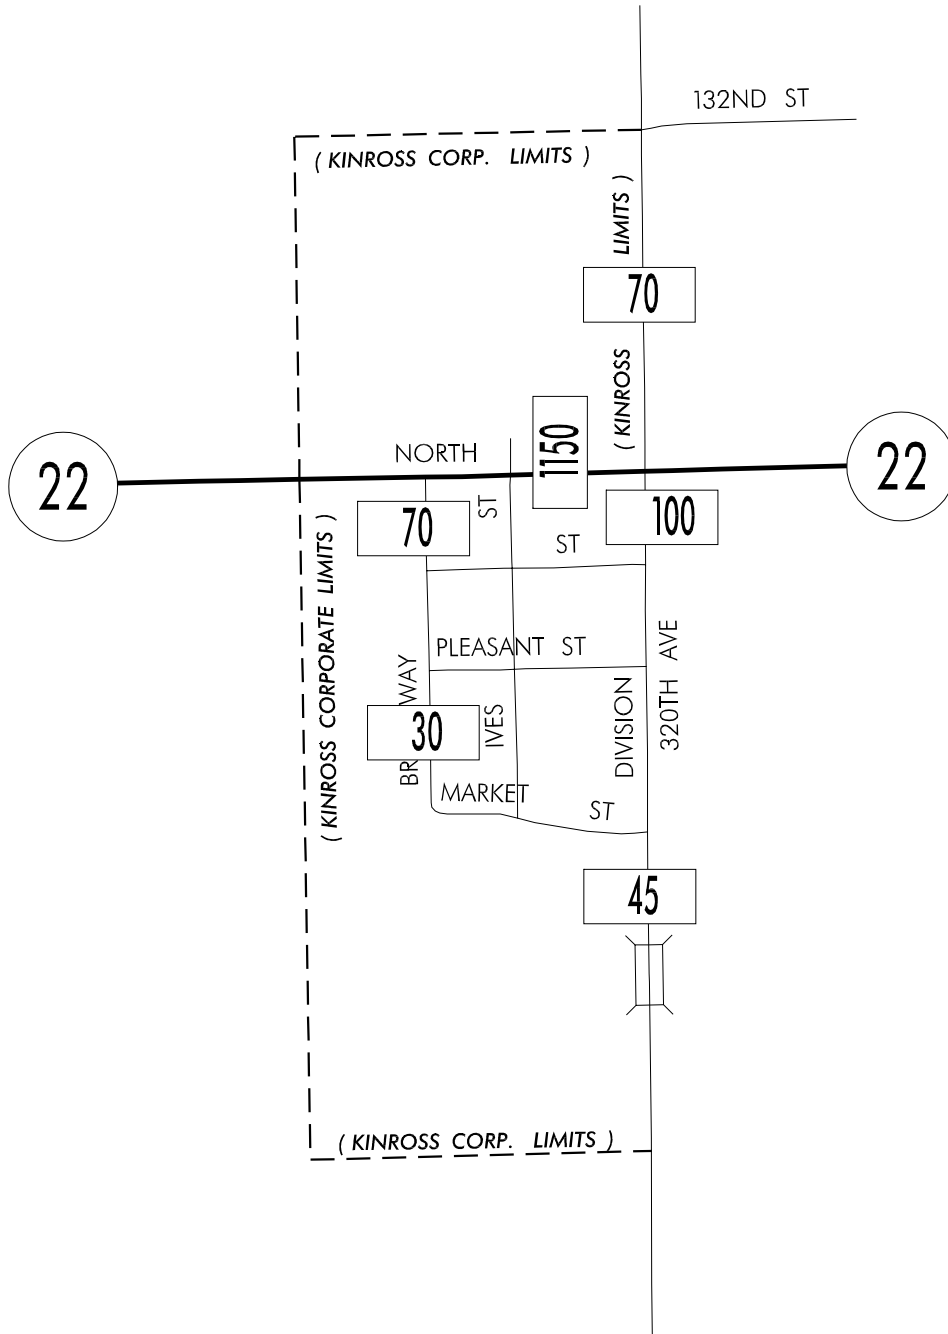

TRAFFIC FLOW MAP OF

**KINROSS**

**KEOKUK COUNTY**

**2006 ANNUAL AVERAGE DAILY TRAFFIC**

PREPARED BY

**LEGEND**

RECORDER ONLY

MANUAL COUNT