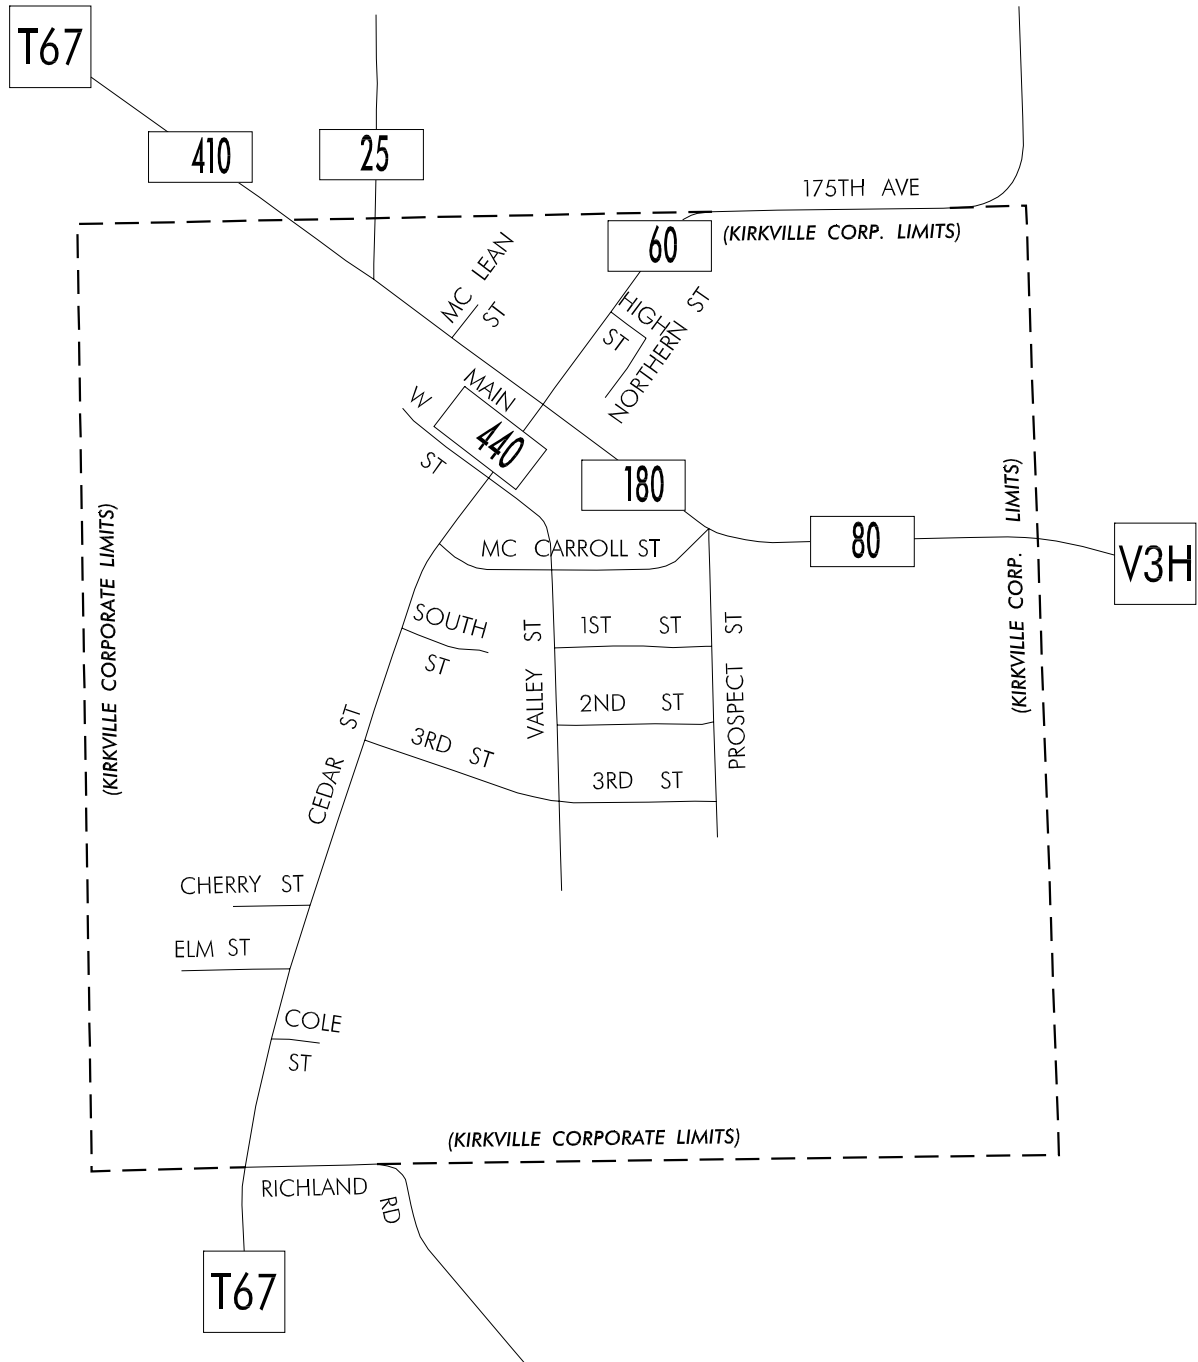

TRAFFIC FLOW MAP OF

KIRKVILLE

WAPELLO COUNTY

2006 ANNUAL AVERAGE DAILY TRAFFIC

PREPARED BY

LEGEND