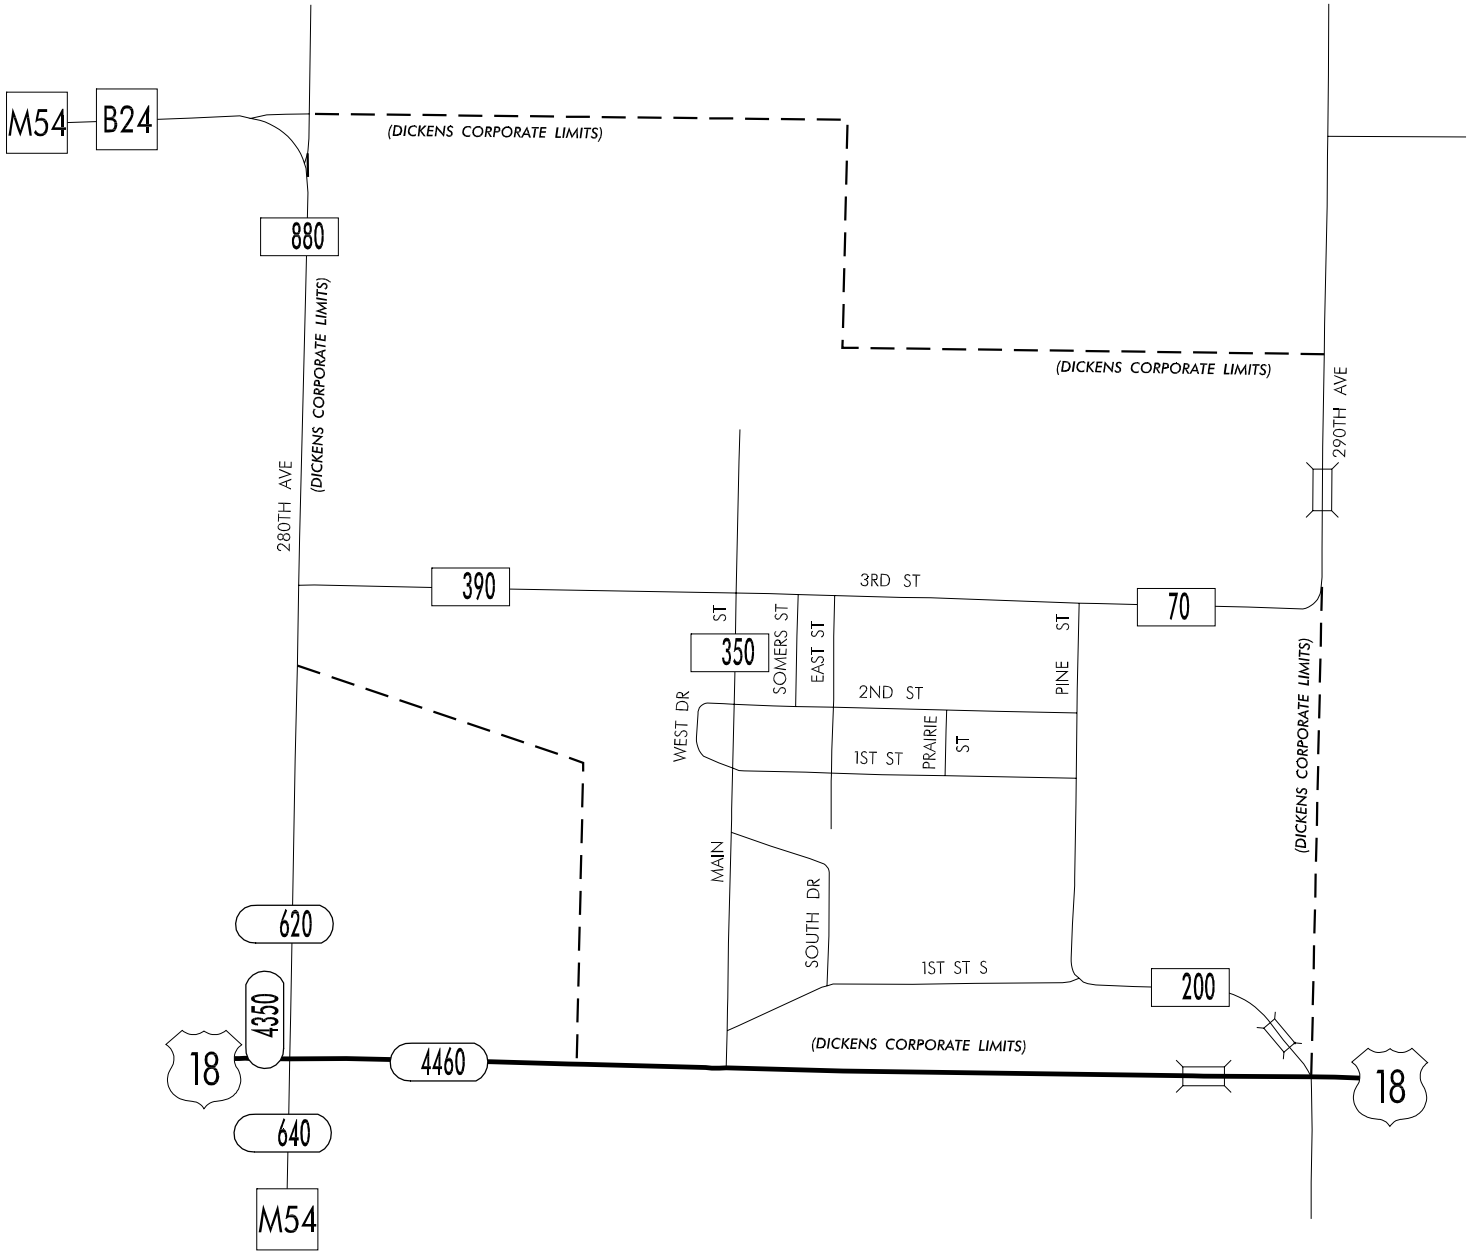

TRAFFIC FLOW MAP OF

DICKENS

CLAY COUNTY

2007 ANNUAL AVERAGE DAILY TRAFFIC

PREPARED BY

LEGEND

RECORDER ONLY

MANUAL COUNT