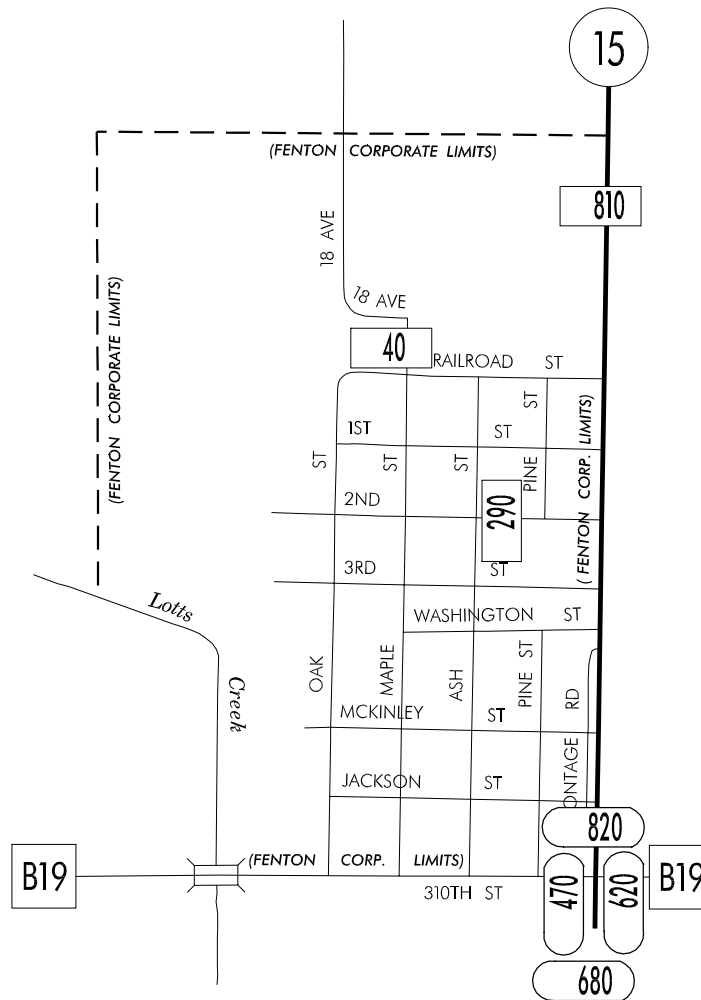

TRAFFIC FLOW MAP OF

**FENTON**

**KOSSUTH COUNTY**

**2007 ANNUAL AVERAGE DAILY TRAFFIC**

PREPARED BY

IOWA DEPARTMENT OF TRANSPORTATION

DIVISION OF PLANNING AND PROGRAMMING

OFFICE OF TRANSPORTATION DATA

PHONE (515) 239-1289

**LEGEND**

RECORDER ONLY

MANUAL COUNT