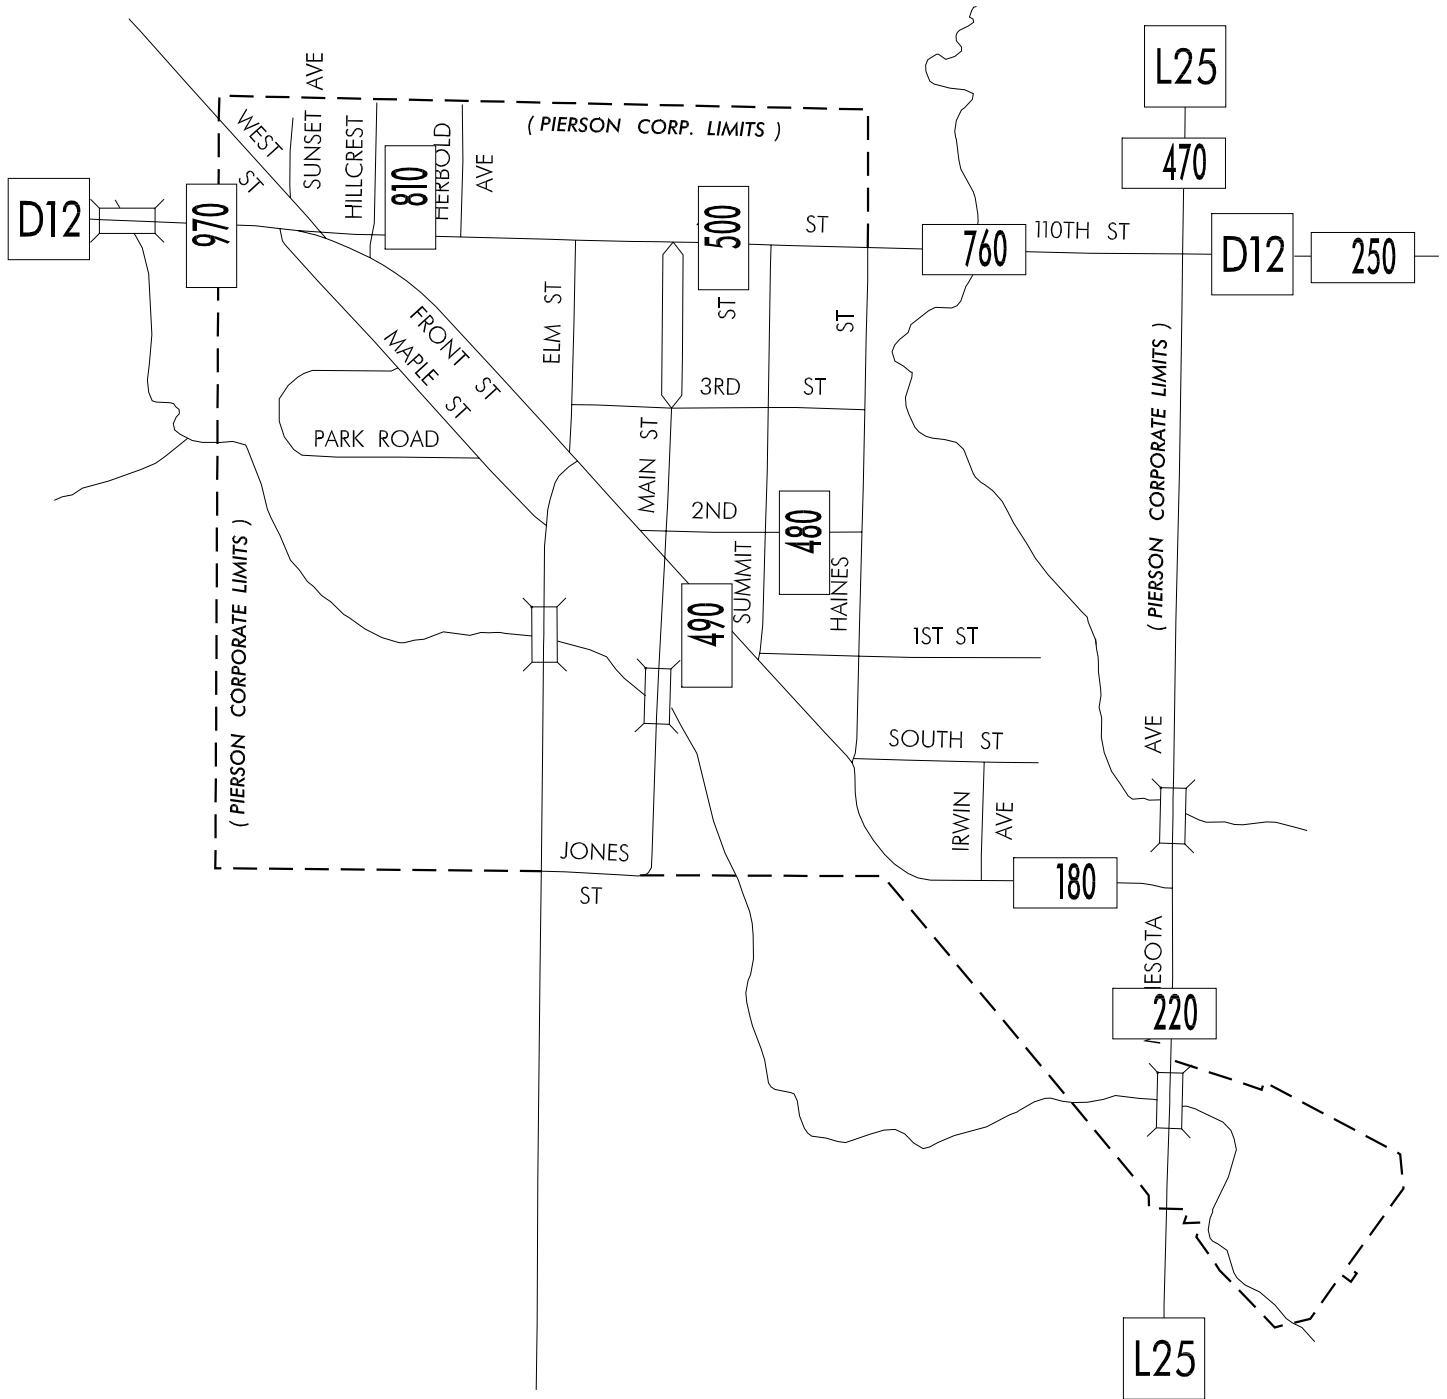

TRAFFIC FLOW MAP OF

PIERSON

WOODBURY COUNTY

2007 ANNUAL AVERAGE DAILY TRAFFIC

PREPARED BY

LEGEND

RECORDER ONLY
 MANUAL COUNT