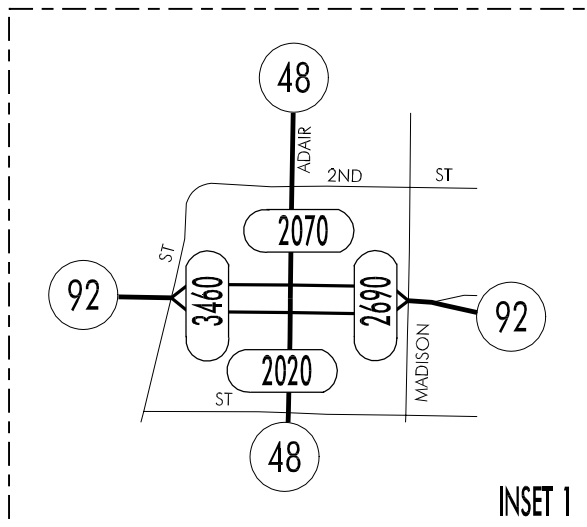

TRAFFIC FLOW MAP OF
GRISWOLD
CASS COUNTY
2008 ANNUAL AVERAGE DAILY TRAFFIC

LEGEND

- RECORDER ONLY
- MANUAL COUNT