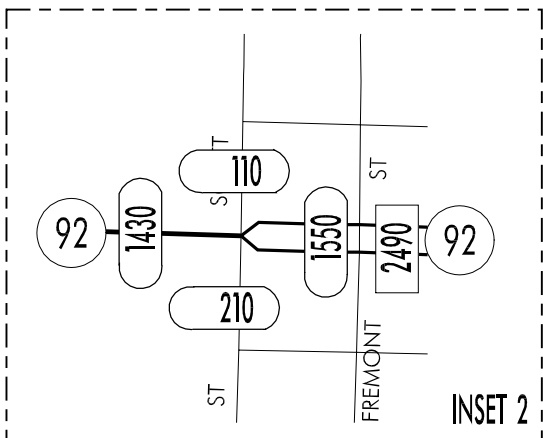

TRAFFIC FLOW MAP OF
GRISWOLD
CASS COUNTY
2008 ANNUAL AVERAGE DAILY TRAFFIC

LEGEND

- RECORDER ONLY
- MANUAL COUNT