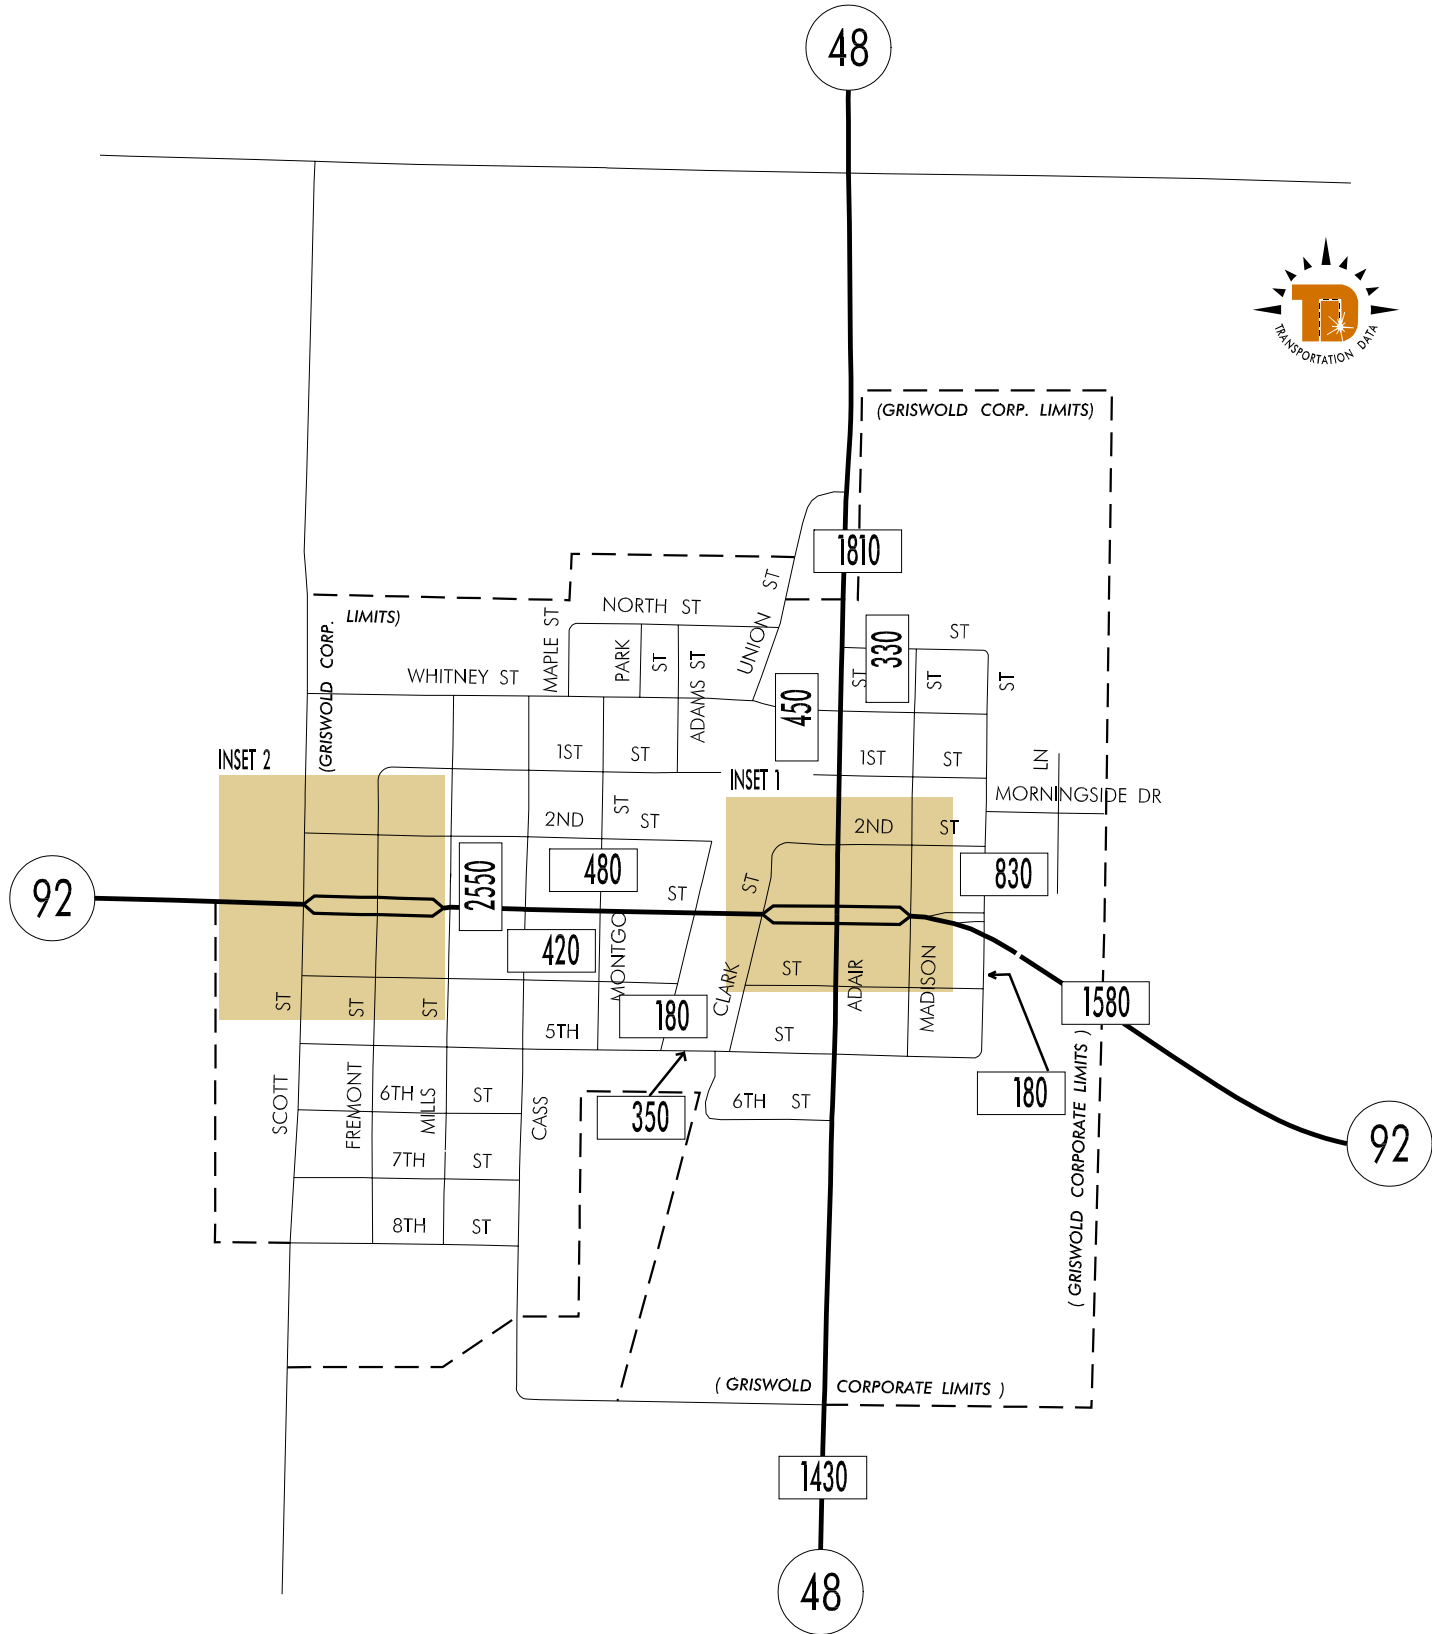

TRAFFIC FLOW MAP OF
GRISWOLD
CASS COUNTY
2008 ANNUAL AVERAGE DAILY TRAFFIC

LEGEND

- RECORDER ONLY
- MANUAL COUNT