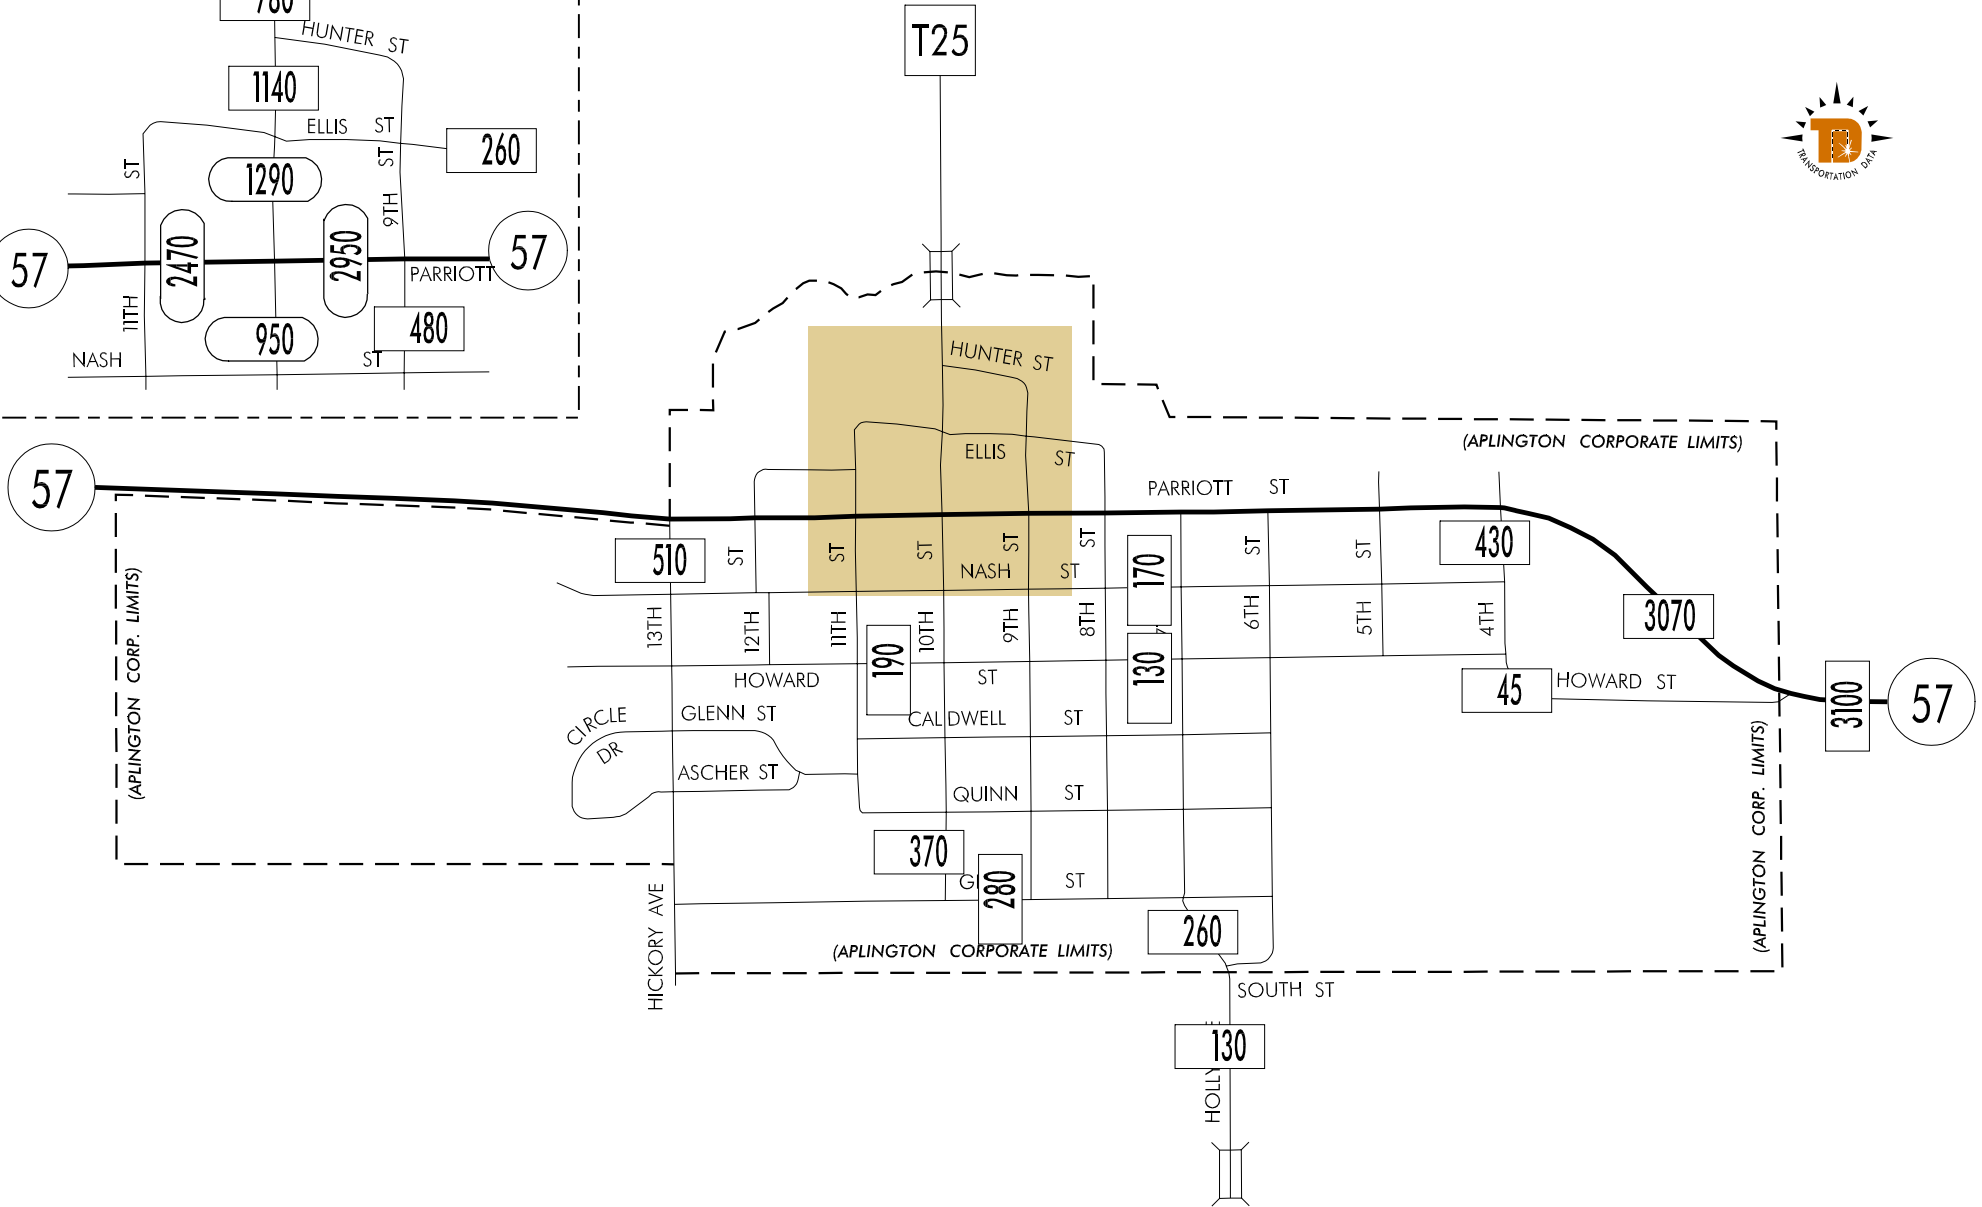

TRAFFIC FLOW MAP OF
APLINGTON
BUTLER COUNTY
 2009 ANNUAL AVERAGE DAILY TRAFFIC

LEGEND
 RECORDED ONLY
 MANUAL COUNT