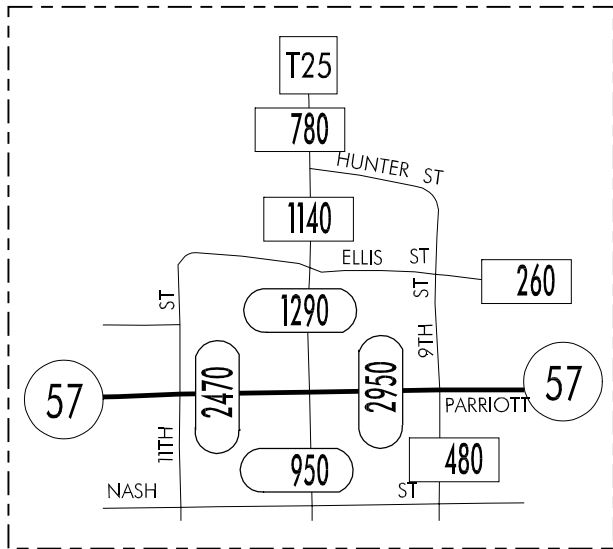

TRAFFIC FLOW MAP OF
APLINGTON
BUTLER COUNTY
 2009 ANNUAL AVERAGE DAILY TRAFFIC

LEGEND
 RECORDED ONLY
 MANUAL COUNT