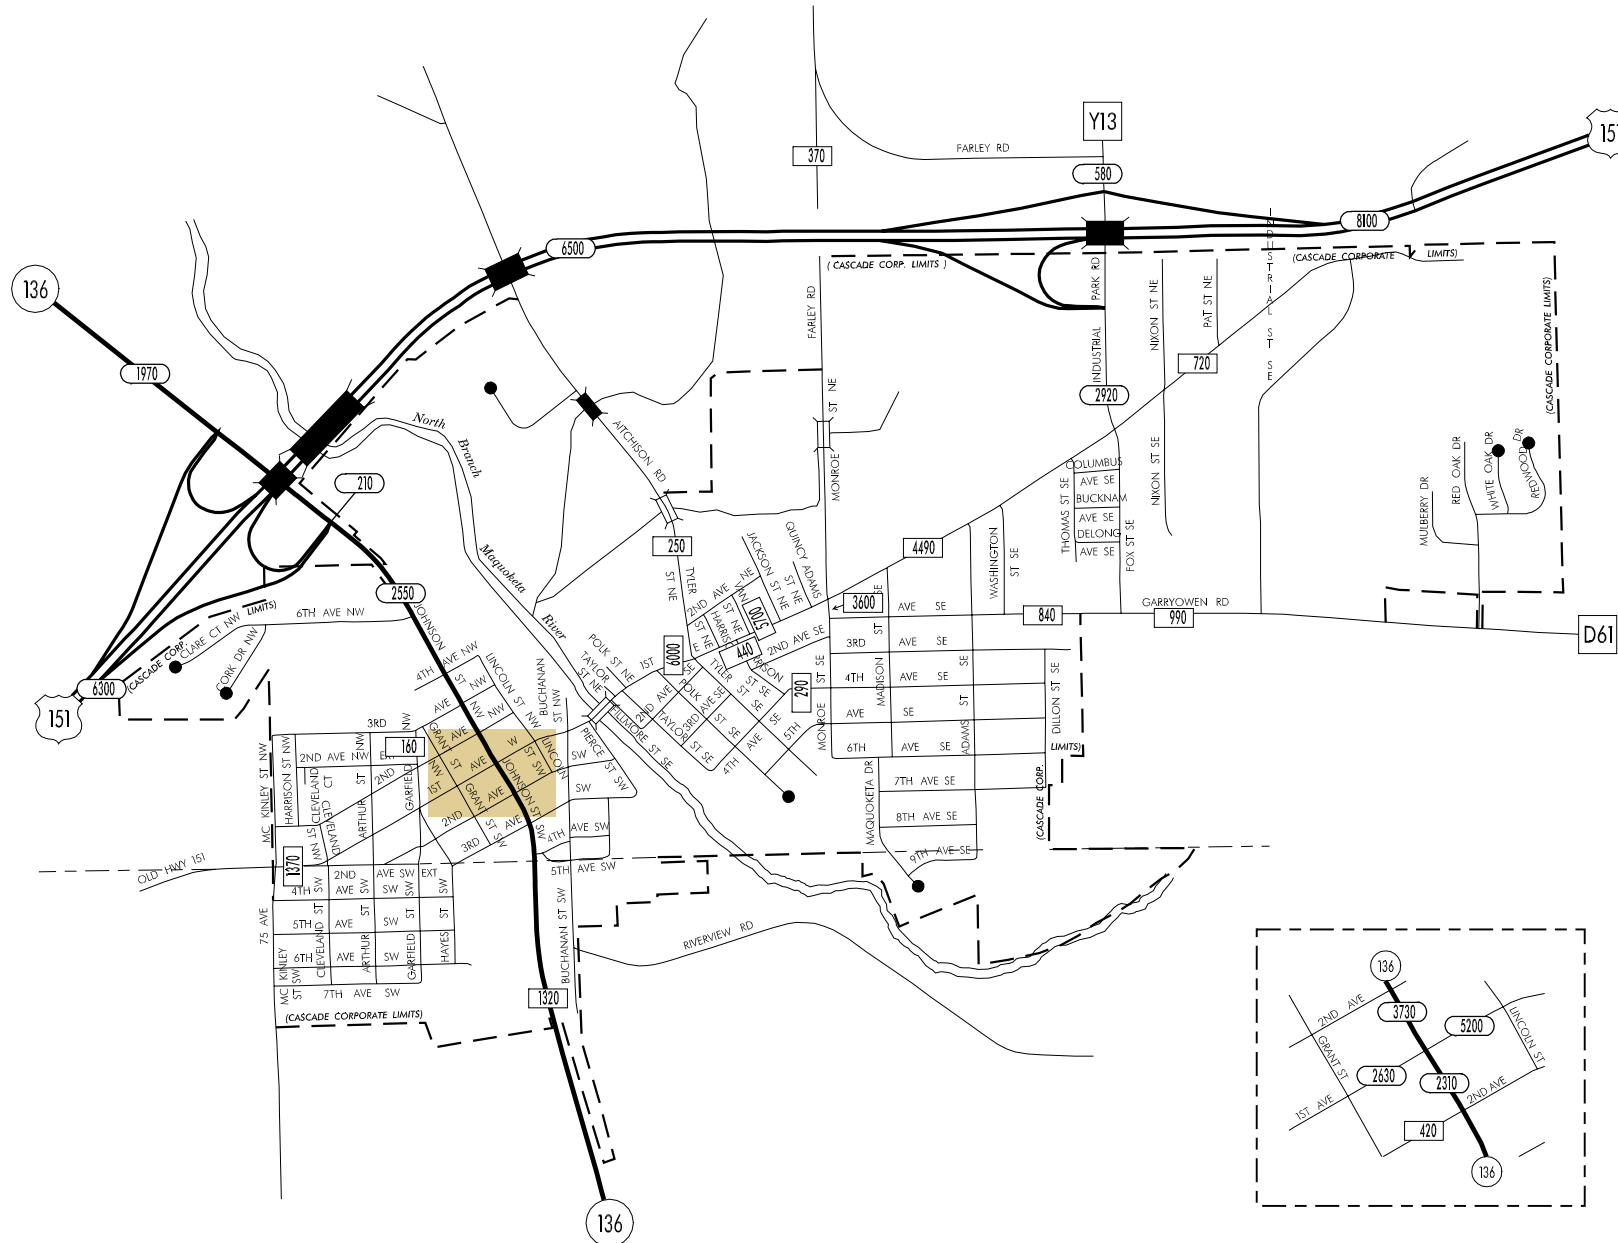

TRAFFIC FLOW MAP OF
CASCADE
DUBUQUE COUNTY
2009 ANNUAL AVERAGE DAILY TRAFFIC

LEGEND

- RECORDED ONLY
- MANUAL COUNT