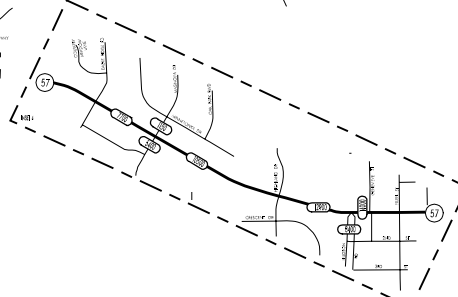

TRAFFIC FLOW MAP OF
CEDAR FALLS A
BLACK HAWK COUNTY
 2009 ANNUAL AVERAGE DAILY TRAFFIC

TRAFFIC FLOW MAP OF
CEDAR FALLS B
BLACK HAWK COUNTY
 2009 ANNUAL AVERAGE DAILY TRAFFIC