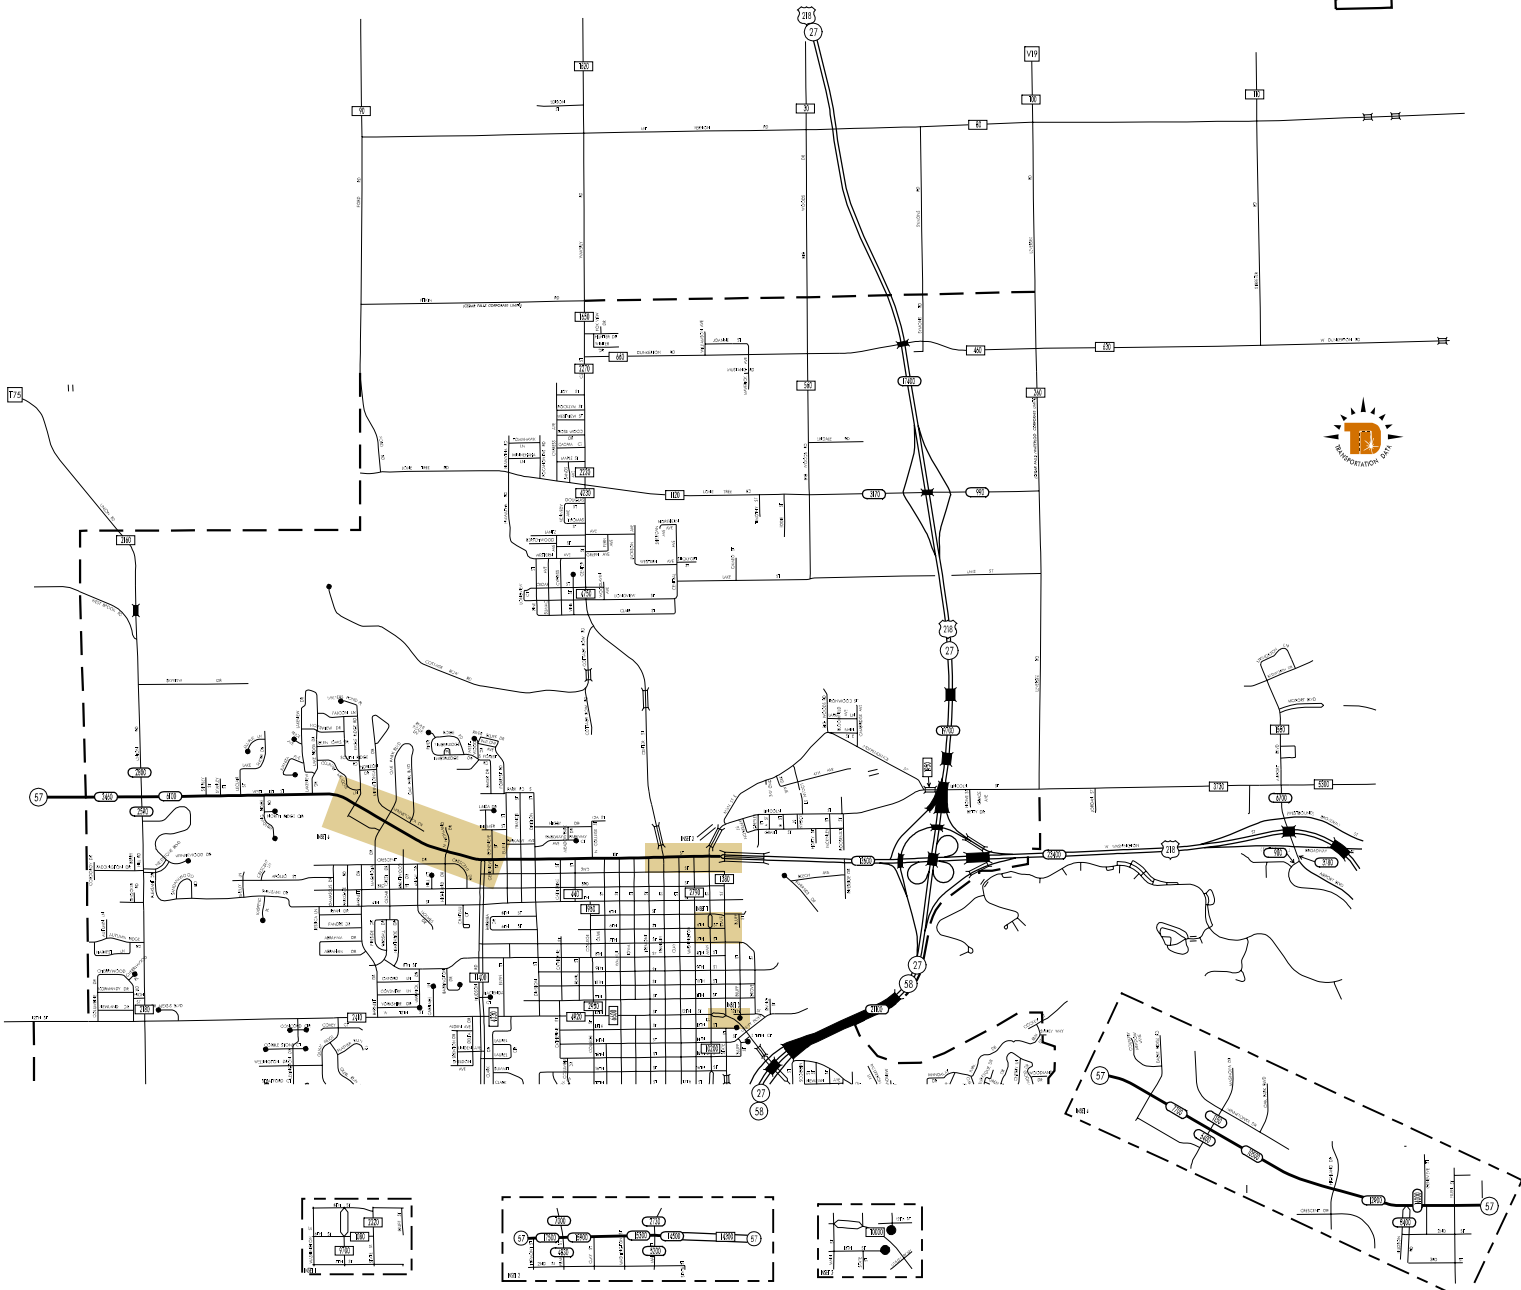

TRAFFIC FLOW MAP OF
CEDAR FALLS A
BLACK HAWK COUNTY
 2009 ANNUAL AVERAGE DAILY TRAFFIC

TRAFFIC FLOW MAP OF
CEDAR FALLS B
BLACK HAWK COUNTY
 2009 ANNUAL AVERAGE DAILY TRAFFIC