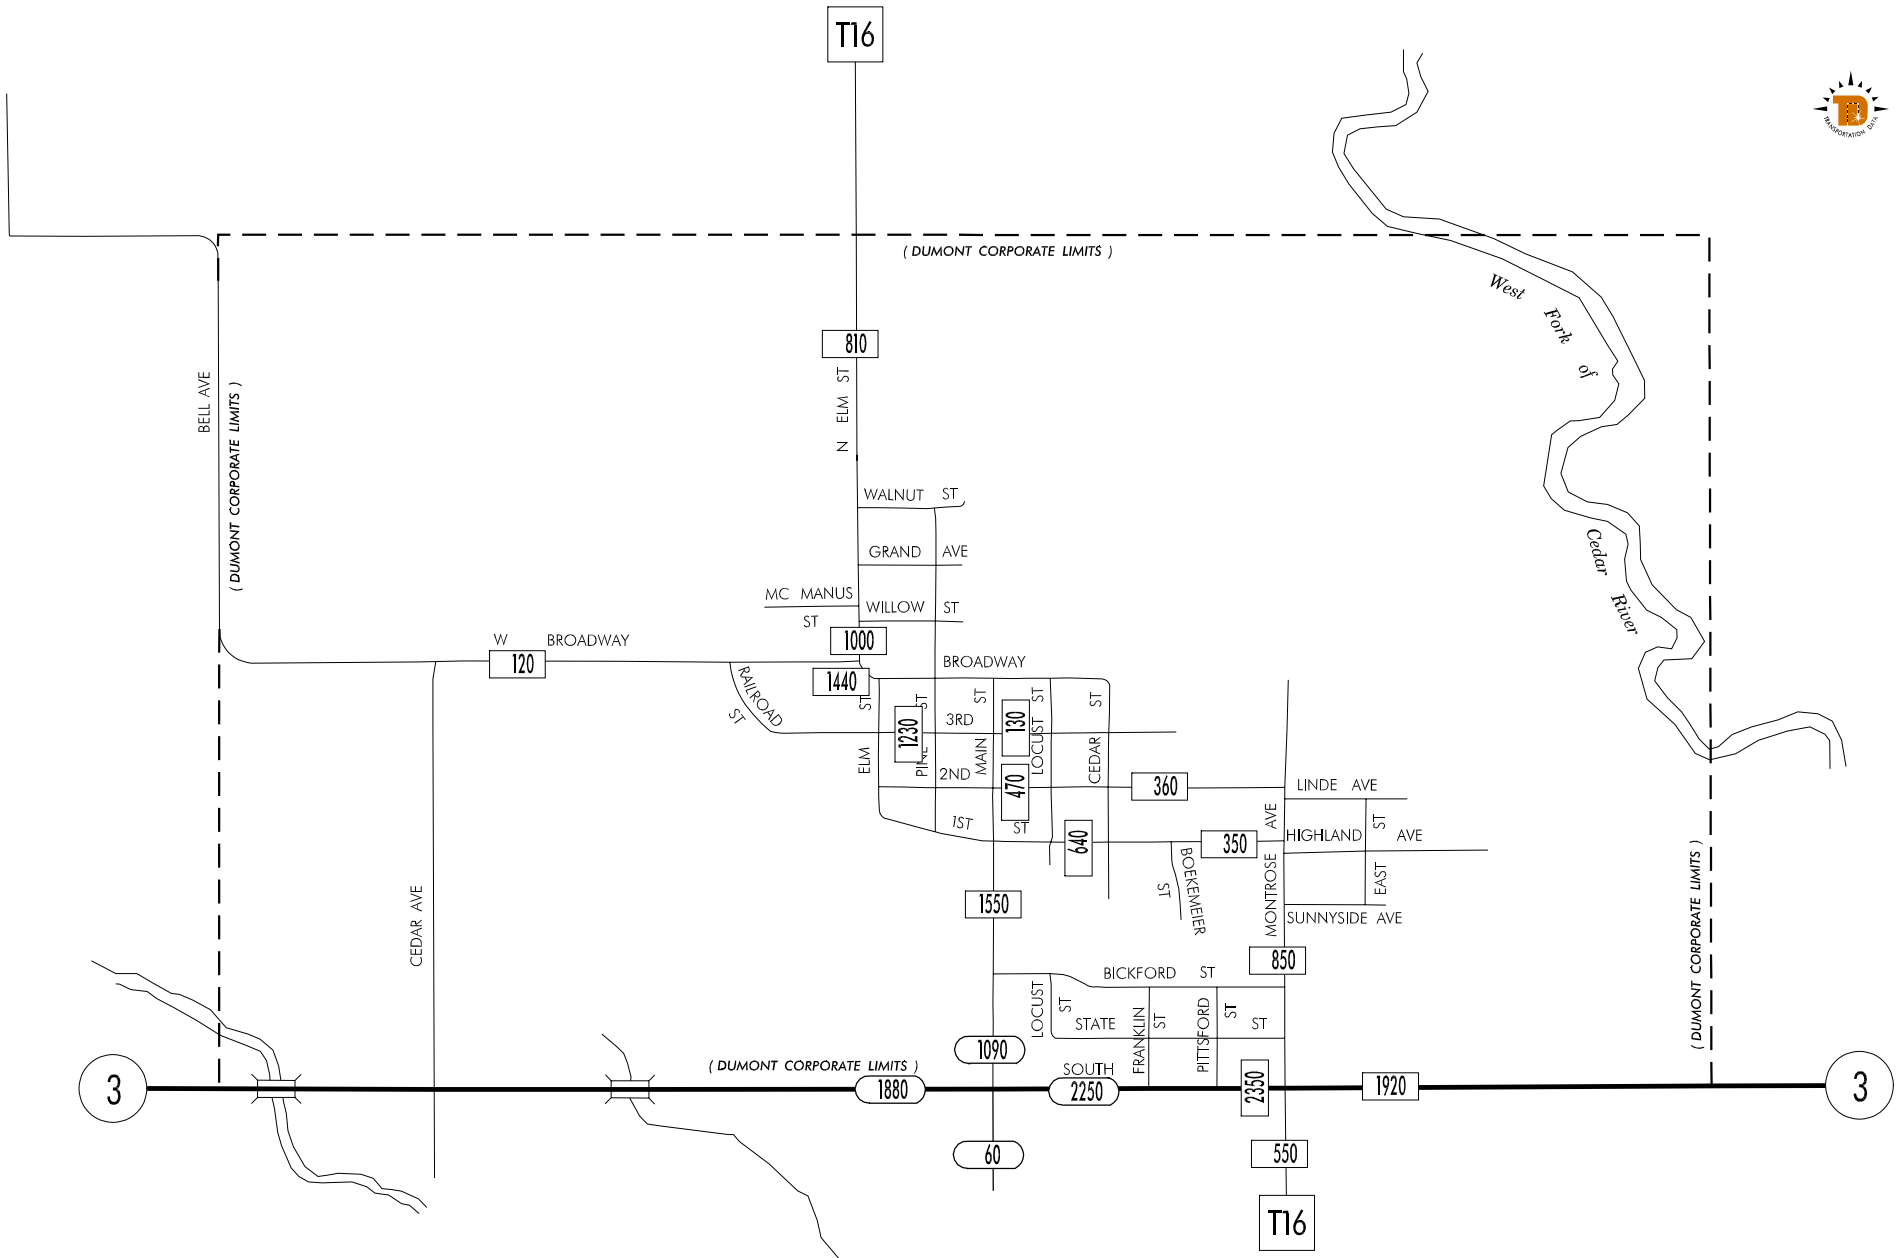

TRAFFIC FLOW MAP OF
DUMONT
BUTLER COUNTY
 2009 ANNUAL AVERAGE DAILY TRAFFIC

LEGEND
 RECORDED ONLY
 MANUAL COUNT