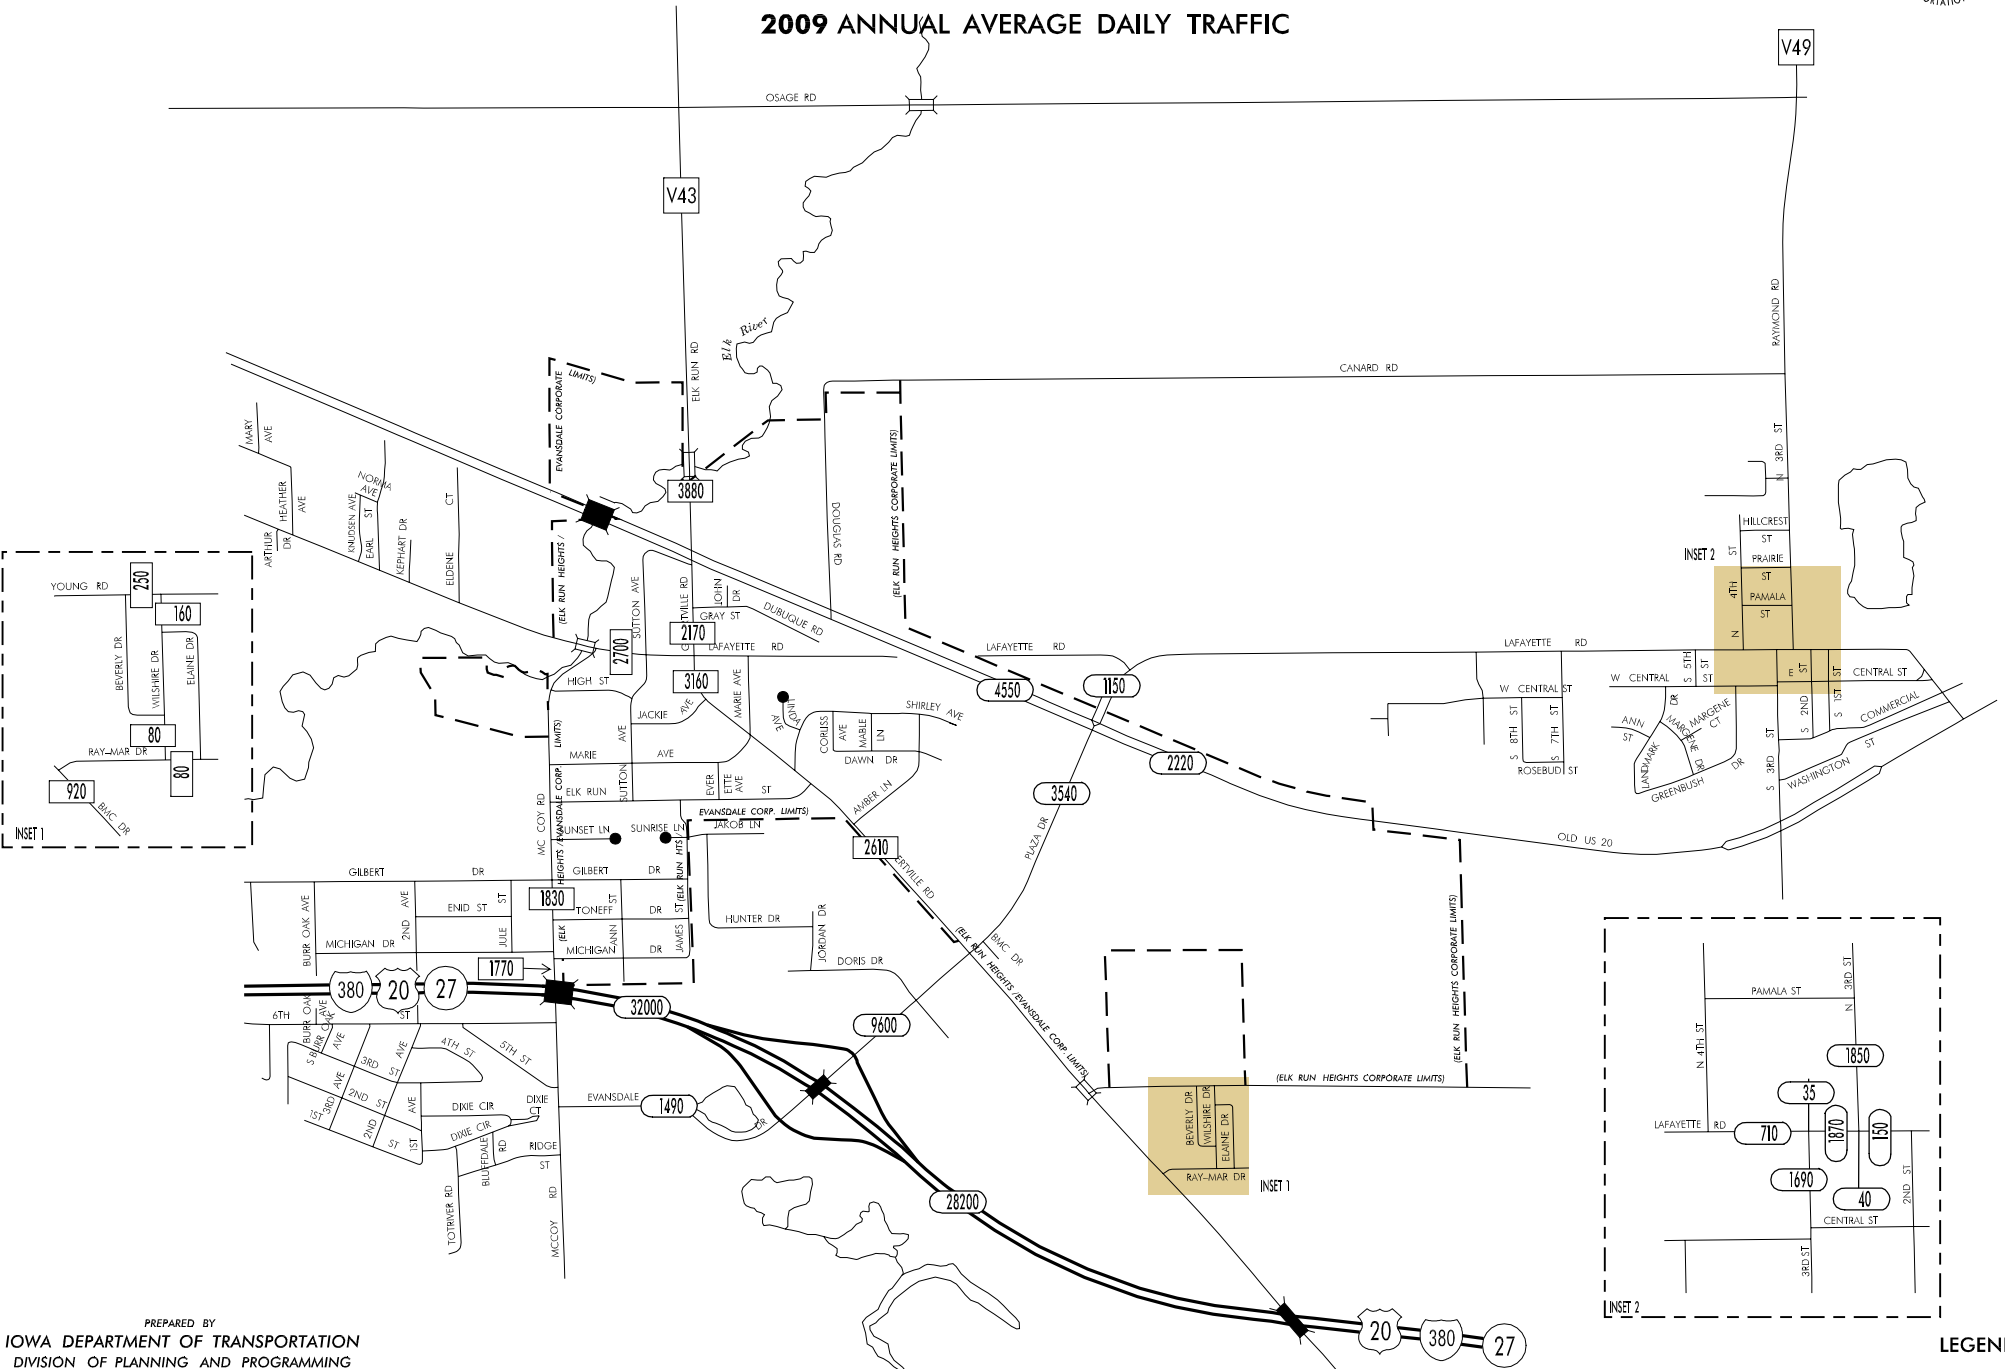

TRAFFIC FLOW MAP OF
ELK RUN HEIGHTS
BLACK HAWK COUNTY

2009 ANNUAL AVERAGE DAILY TRAFFIC

LEGEND

- RECORDER ONLY
- MANUAL COUNT