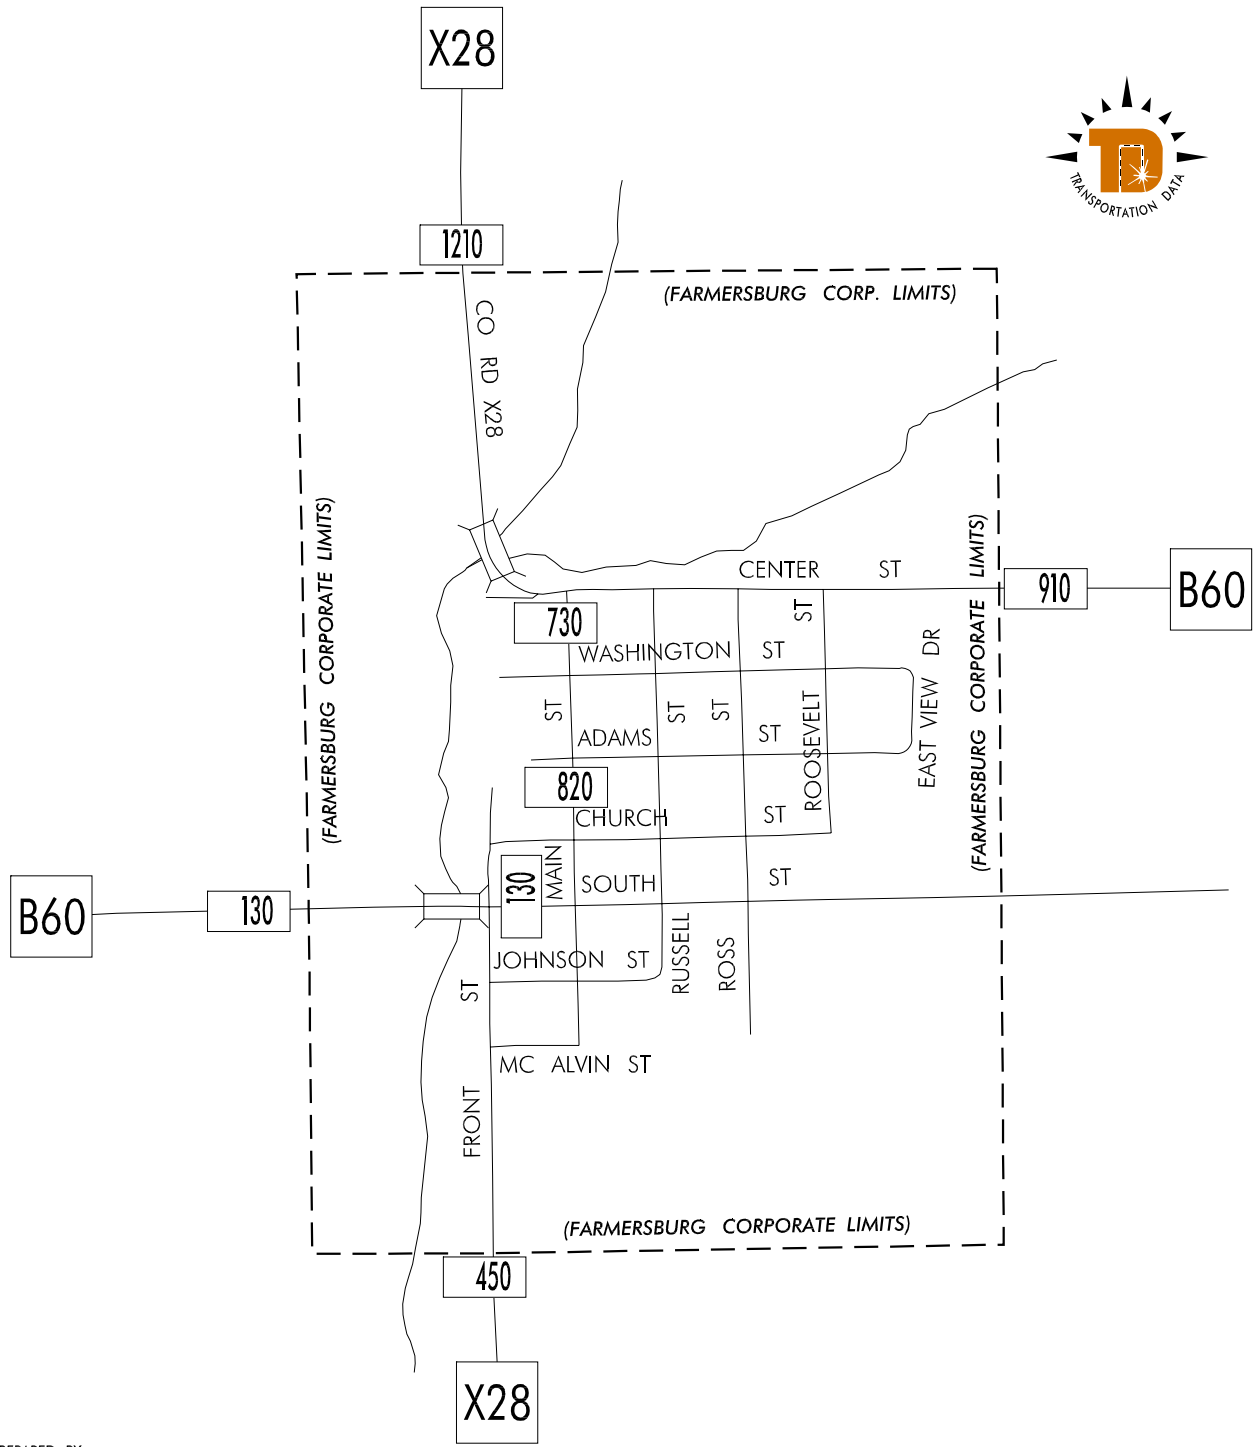

TRAFFIC FLOW MAP OF

FARMERSBURG

CLAYTON COUNTY

2009 ANNUAL AVERAGE DAILY TRAFFIC

PREPARED BY

LEGEND

RECORDER ONLY 
 MANUAL COUNT 