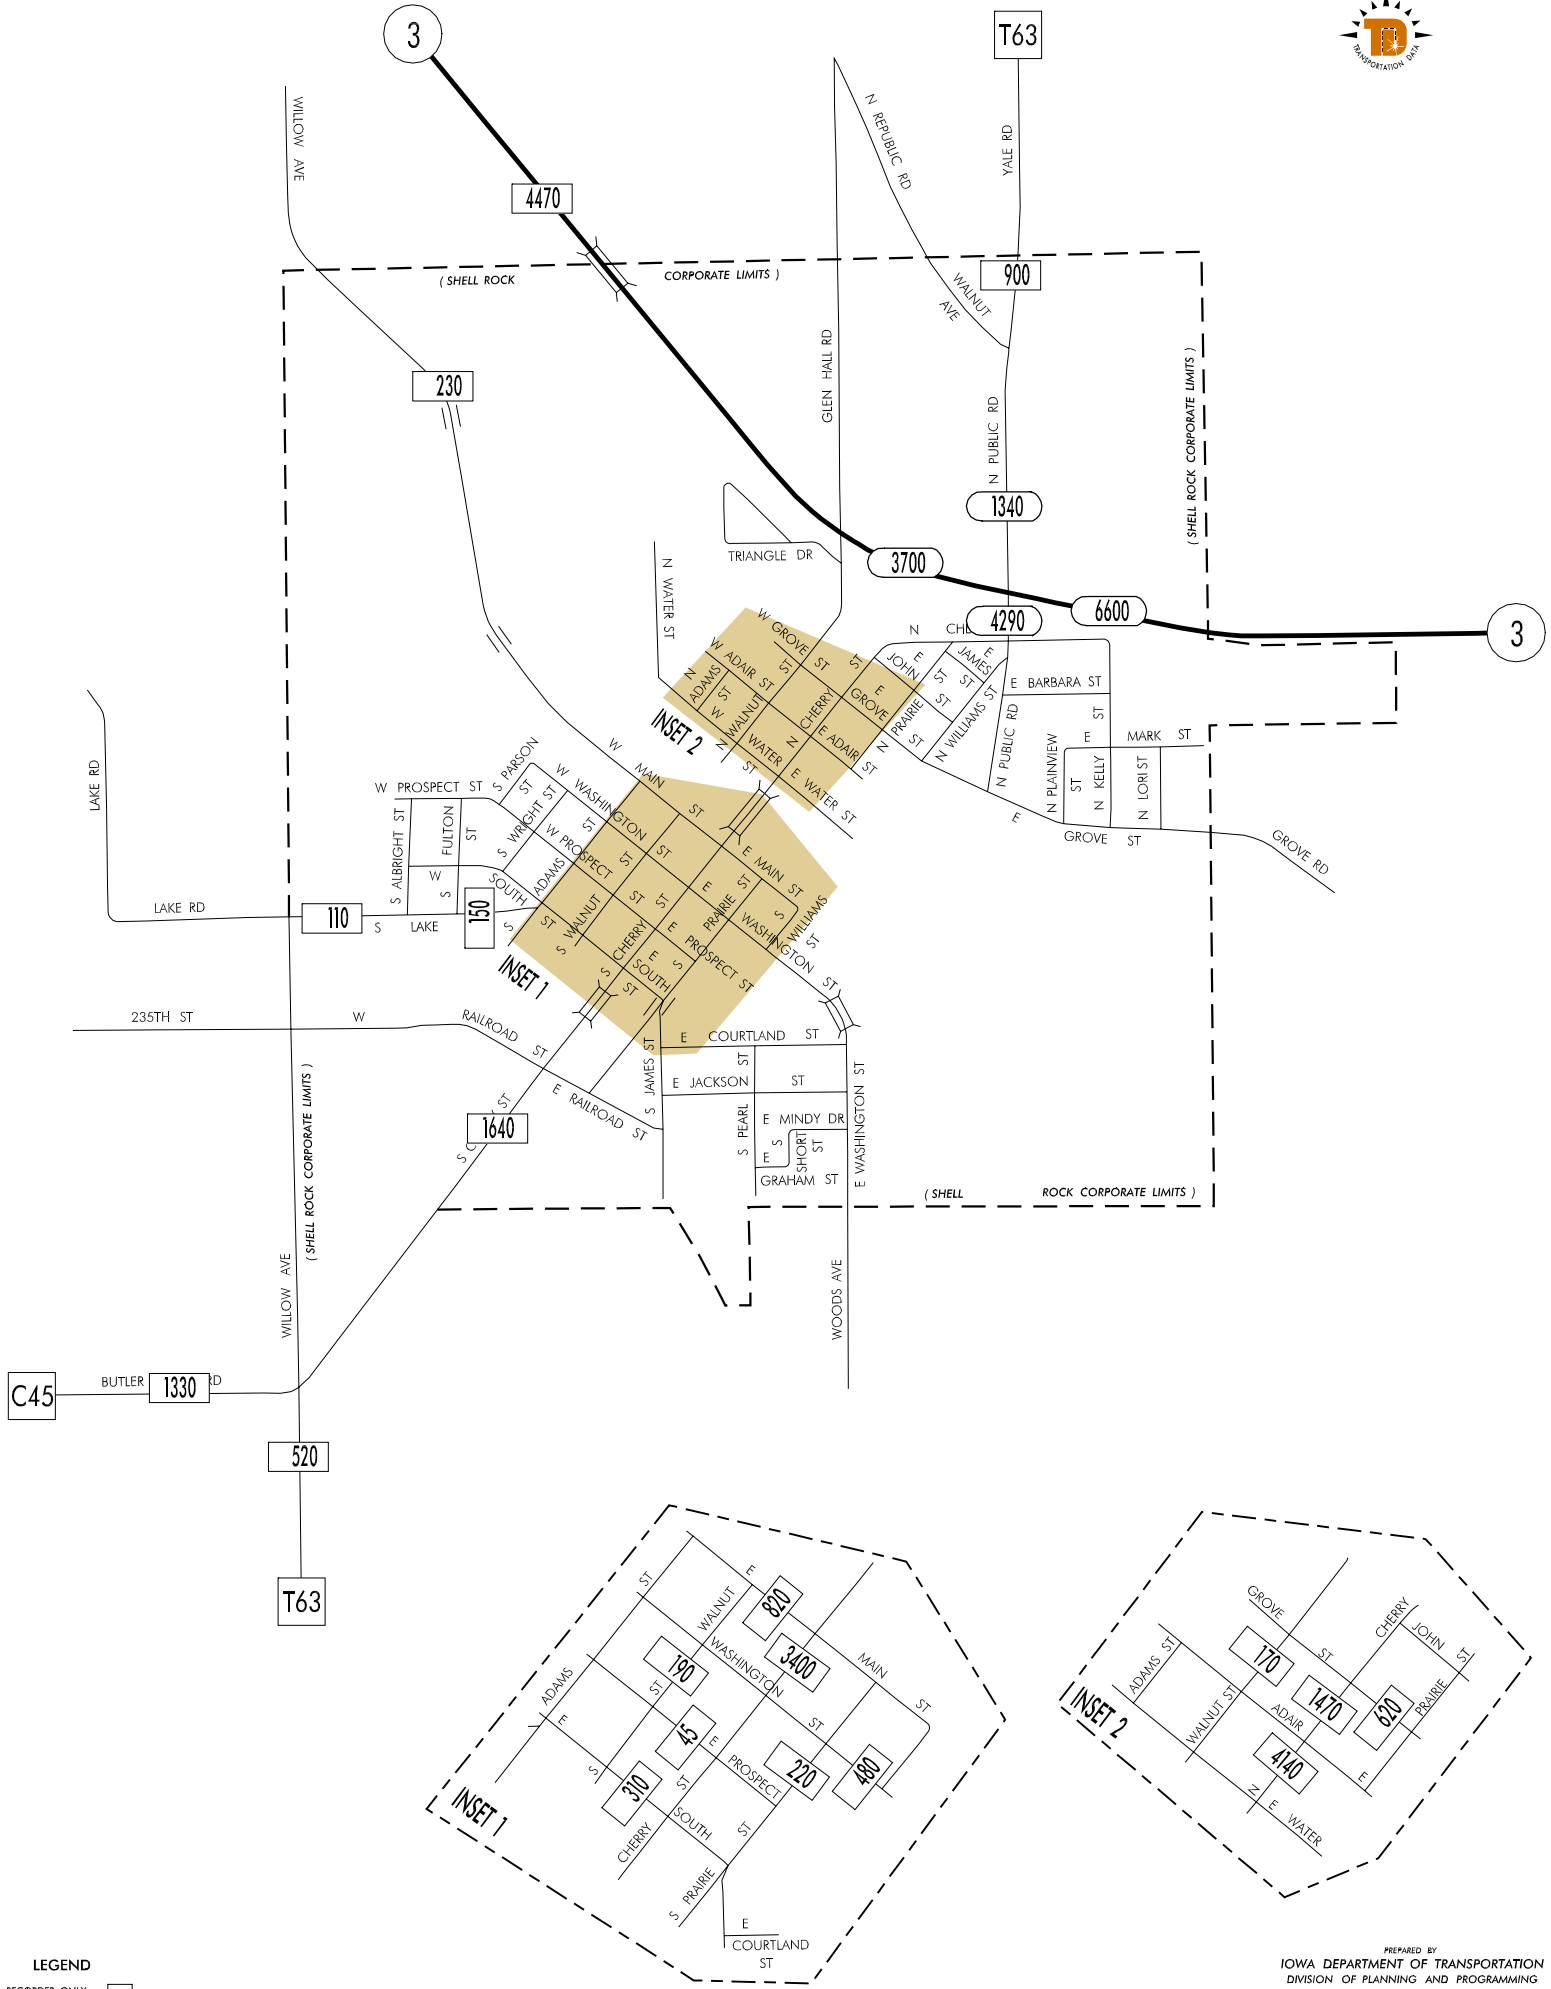

TRAFFIC FLOW MAP OF
SHELL ROCK
BUTLER COUNTY
2009 ANNUAL AVERAGE DAILY TRAFFIC

LEGEND
 RECORDER ONLY
 MANUAL COUNT