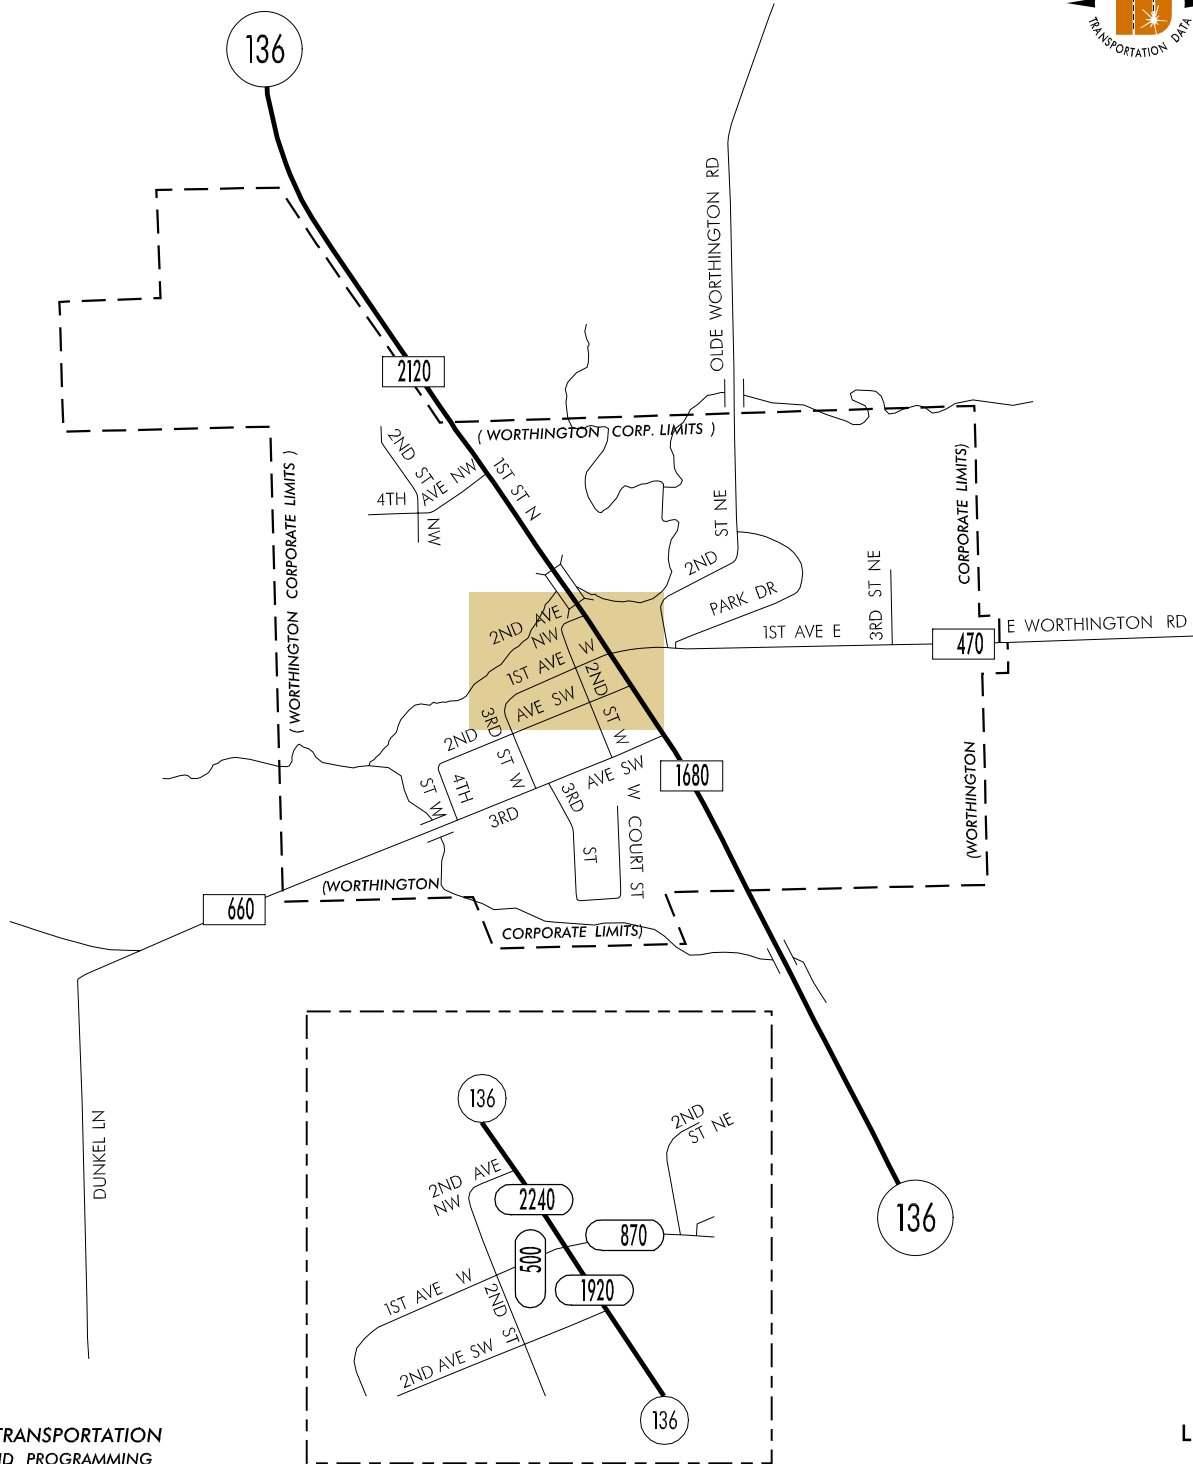

TRAFFIC FLOW MAP OF WORTHINGTON DUBUQUE COUNTY 2009 ANNUAL AVERAGE DAILY TRAFFIC

LEGEND

RECORDER ONLY 
MANUAL COUNT 