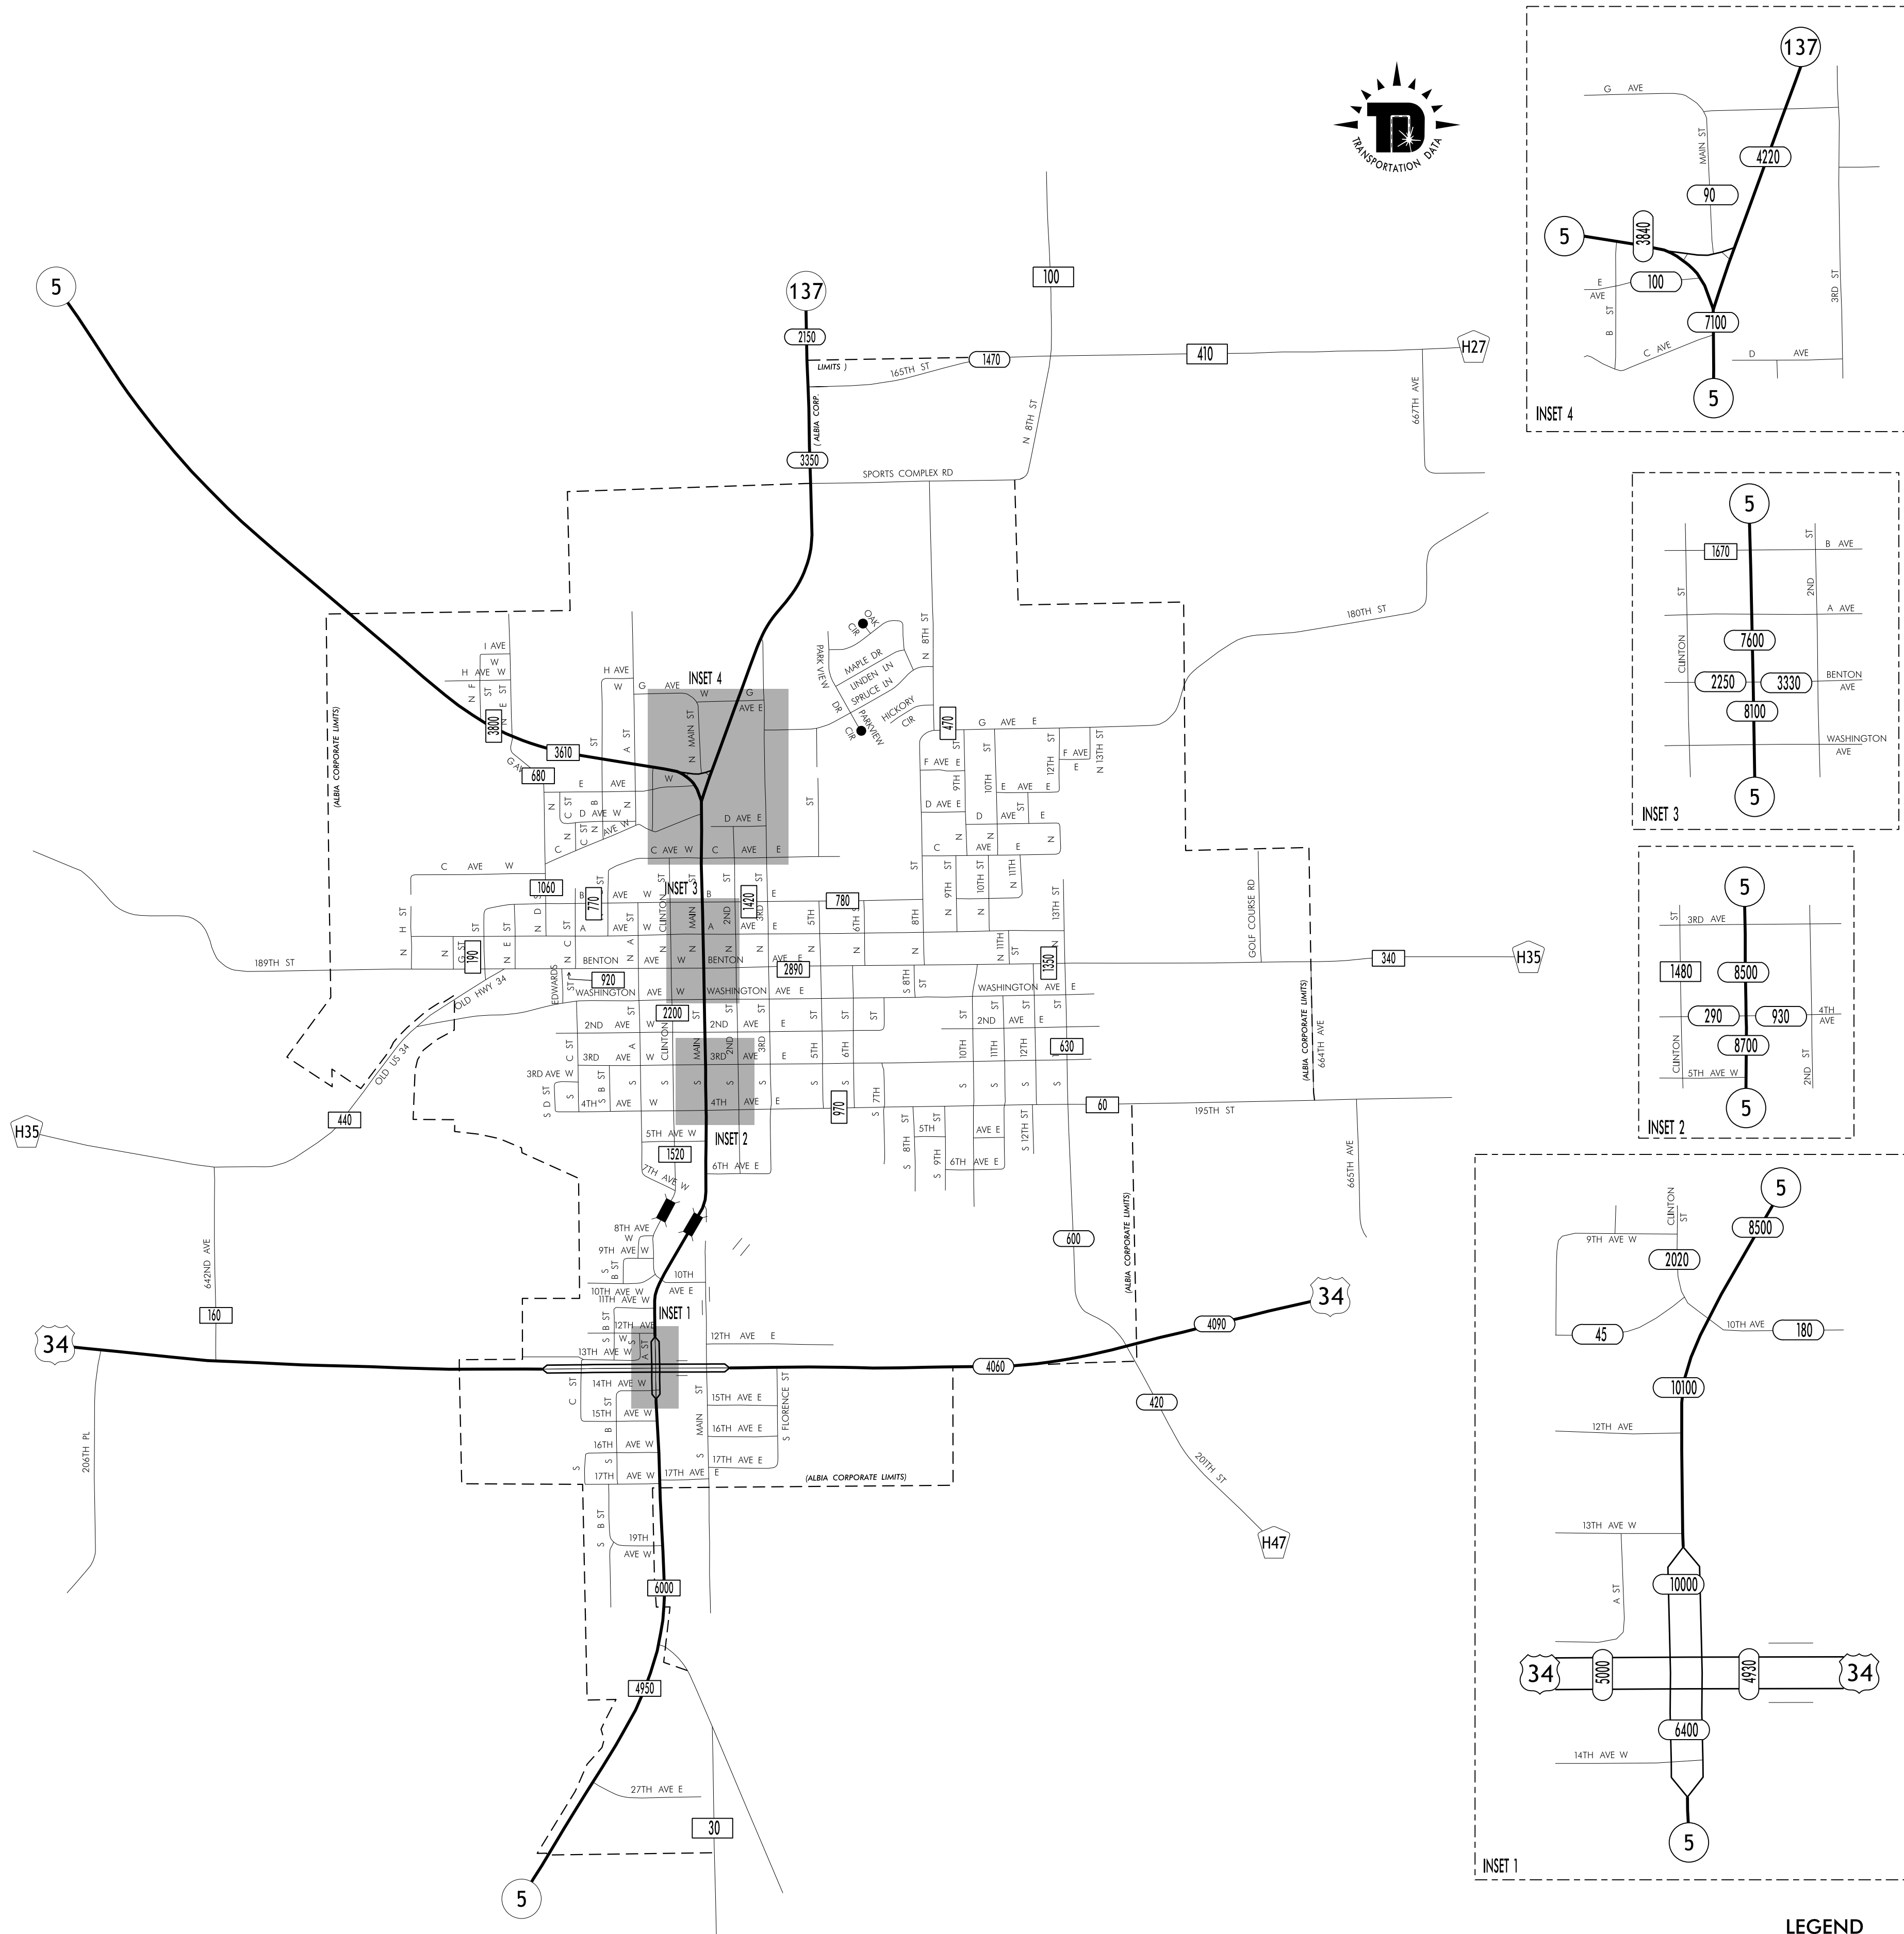

TRAFFIC FLOW MAP OF

ALBIA

MONROE COUNTY

2010 ANNUAL AVERAGE DAILY TRAFFIC

LEGEND

RECORDER ONLY
 MANUAL COUNT