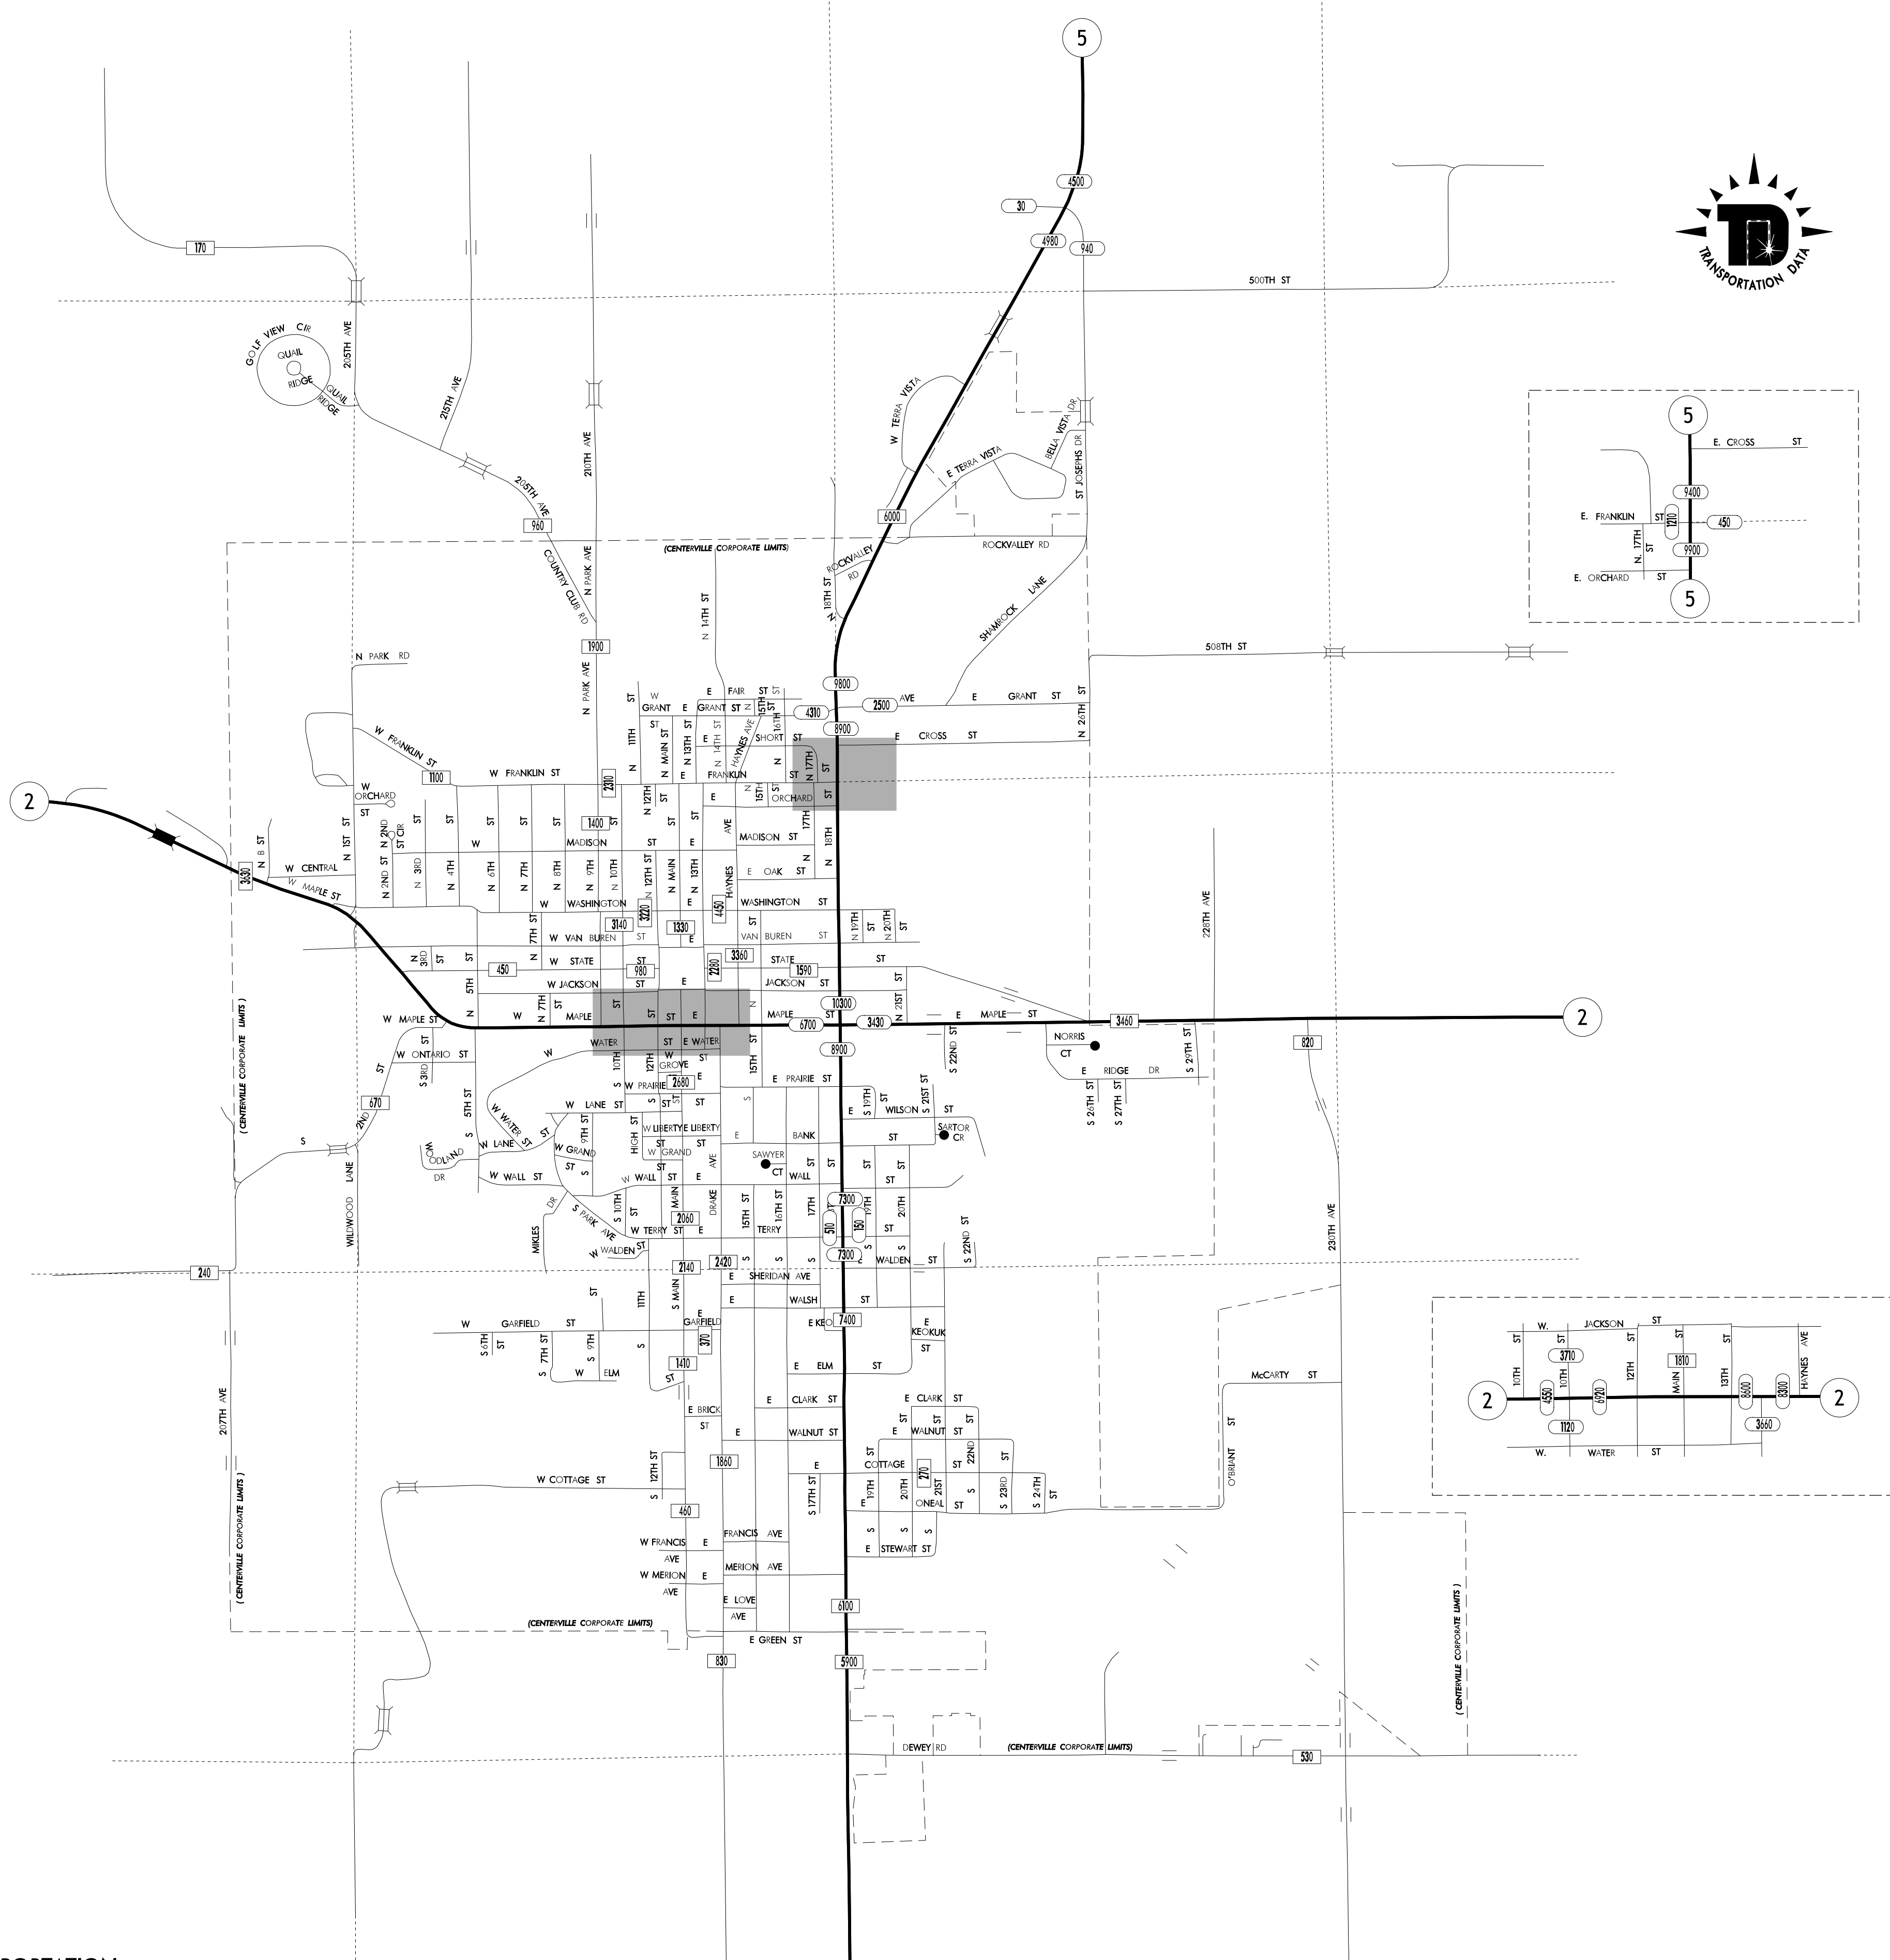

TRAFFIC FLOW MAP OF

CENTERVILLE

APPANOOSE COUNTY

2010 ANNUAL AVERAGE DAILY TRAFFIC

LEGEND

- RECORDER ONLY
- MANUAL COUNT