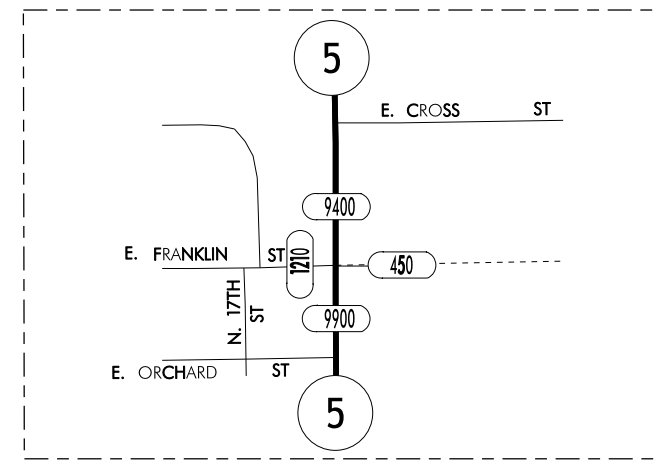

TRAFFIC FLOW MAP OF

CENTERVILLE

APPANOOSE COUNTY

2010 ANNUAL AVERAGE DAILY TRAFFIC

LEGEND

- RECORDER ONLY
- MANUAL COUNT