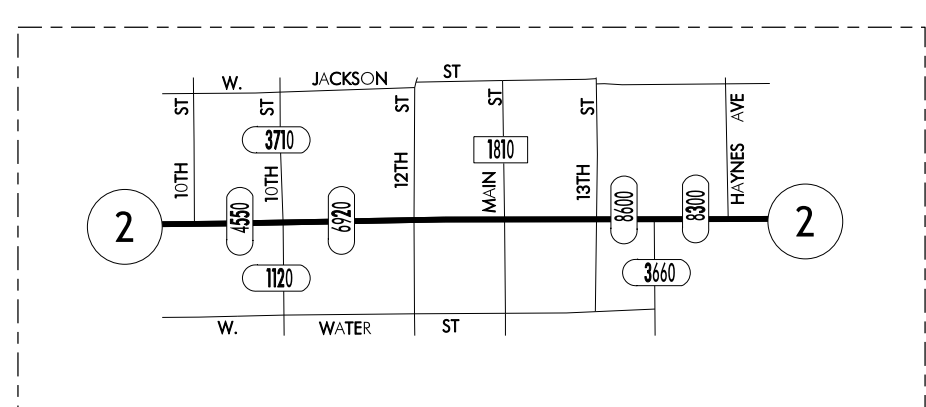

TRAFFIC FLOW MAP OF

CENTERVILLE

APPANOOSE COUNTY

2010 ANNUAL AVERAGE DAILY TRAFFIC

LEGEND

- RECORDER ONLY
- MANUAL COUNT