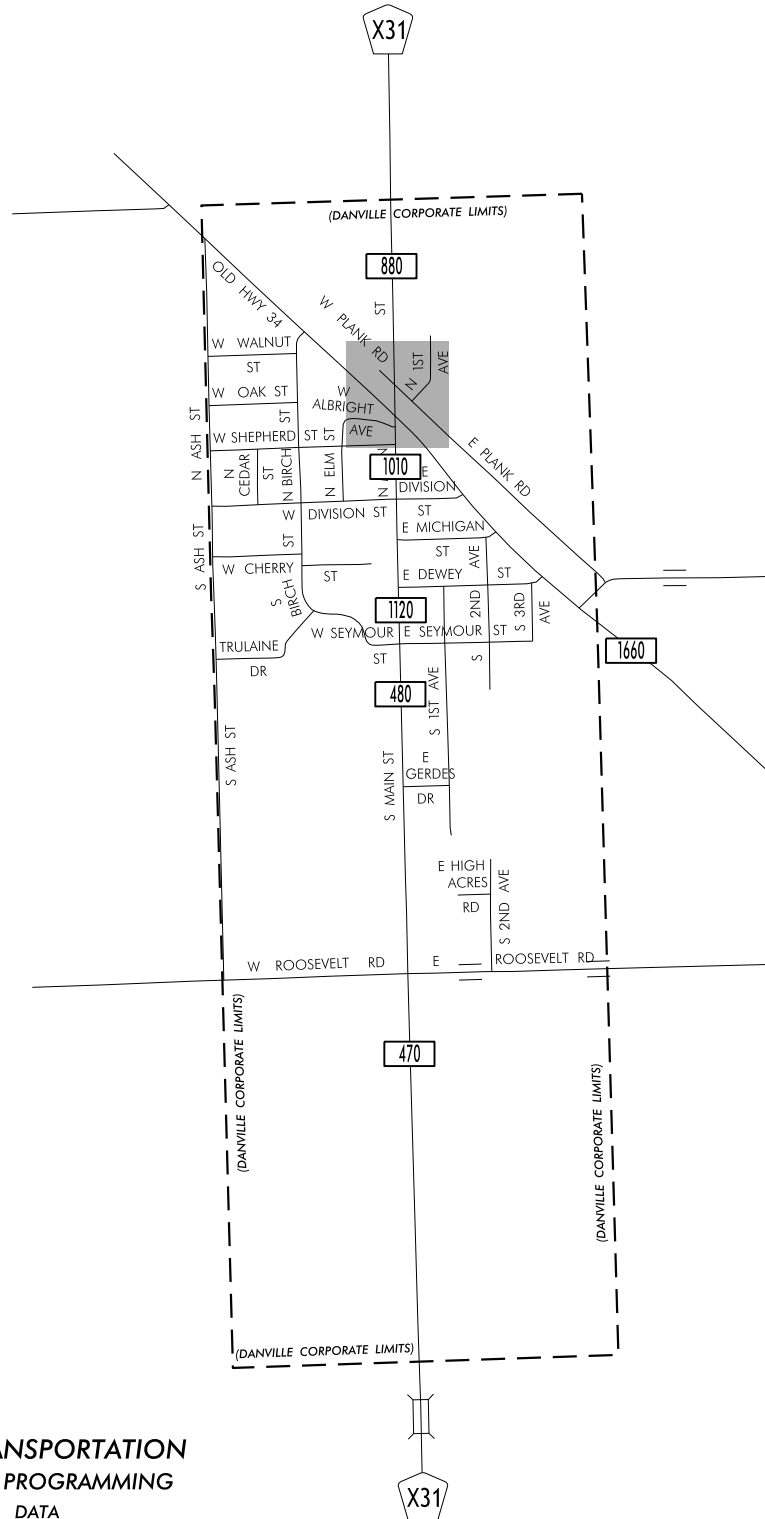

DANVILLE

DES MOINES COUNTY

2010 ANNUAL AVERAGE DAILY TRAFFIC

LEGEND

- RECORDER ONLY
- MANUAL COUNT