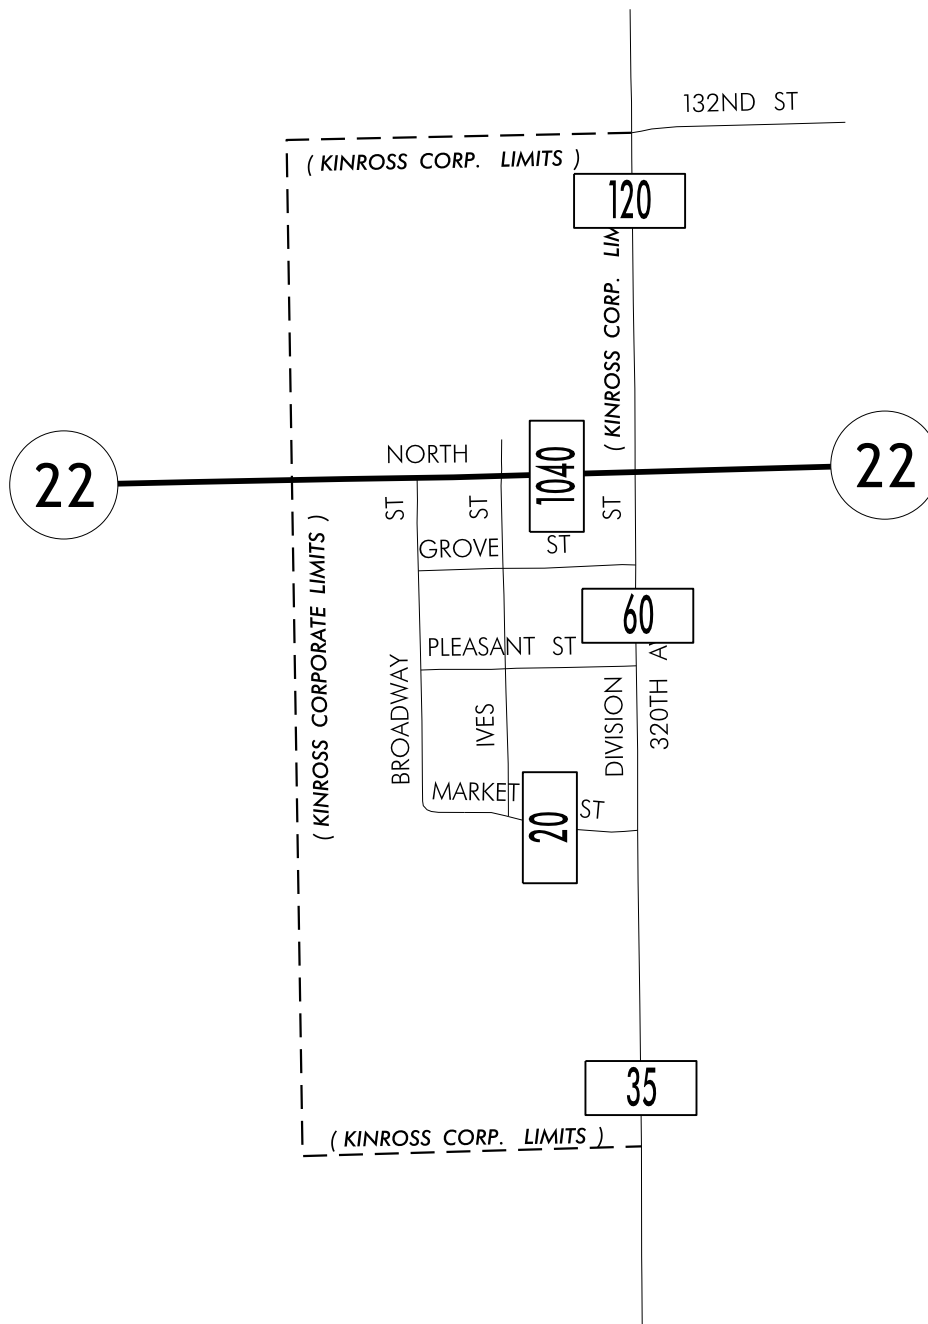

TRAFFIC FLOW MAP OF

**KINROSS**

**KEOKUK COUNTY**

**2010 ANNUAL AVERAGE DAILY TRAFFIC**

PREPARED BY

IOWA DEPARTMENT OF TRANSPORTATION

DIVISION OF PLANNING AND PROGRAMMING

OFFICE OF TRANSPORTATION DATA

PHONE (515) 239-1289

**LEGEND**

RECORDER ONLY

MANUAL COUNT