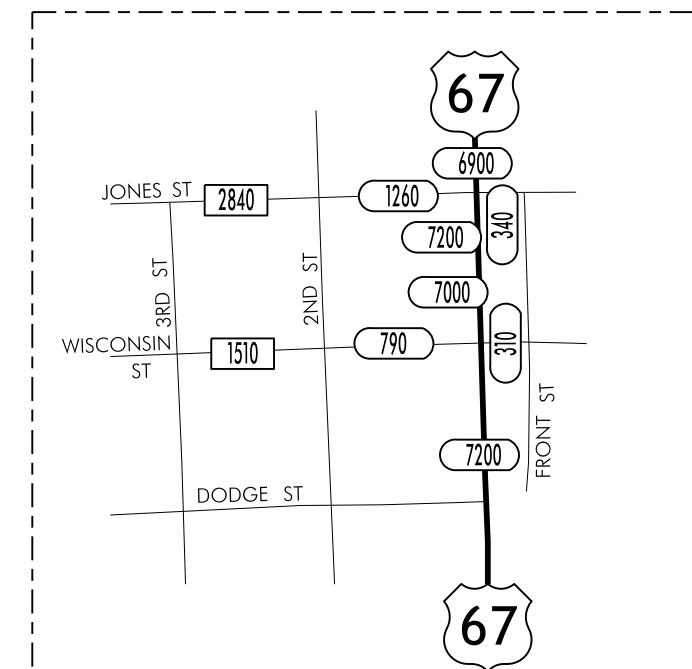

TRAFFIC FLOW MAP OF

LE CLAIRE

SCOTT COUNTY

2010 ANNUAL AVERAGE DAILY TRAFFIC

LEGEND

RECORDER ONLY
MANUAL COUNT