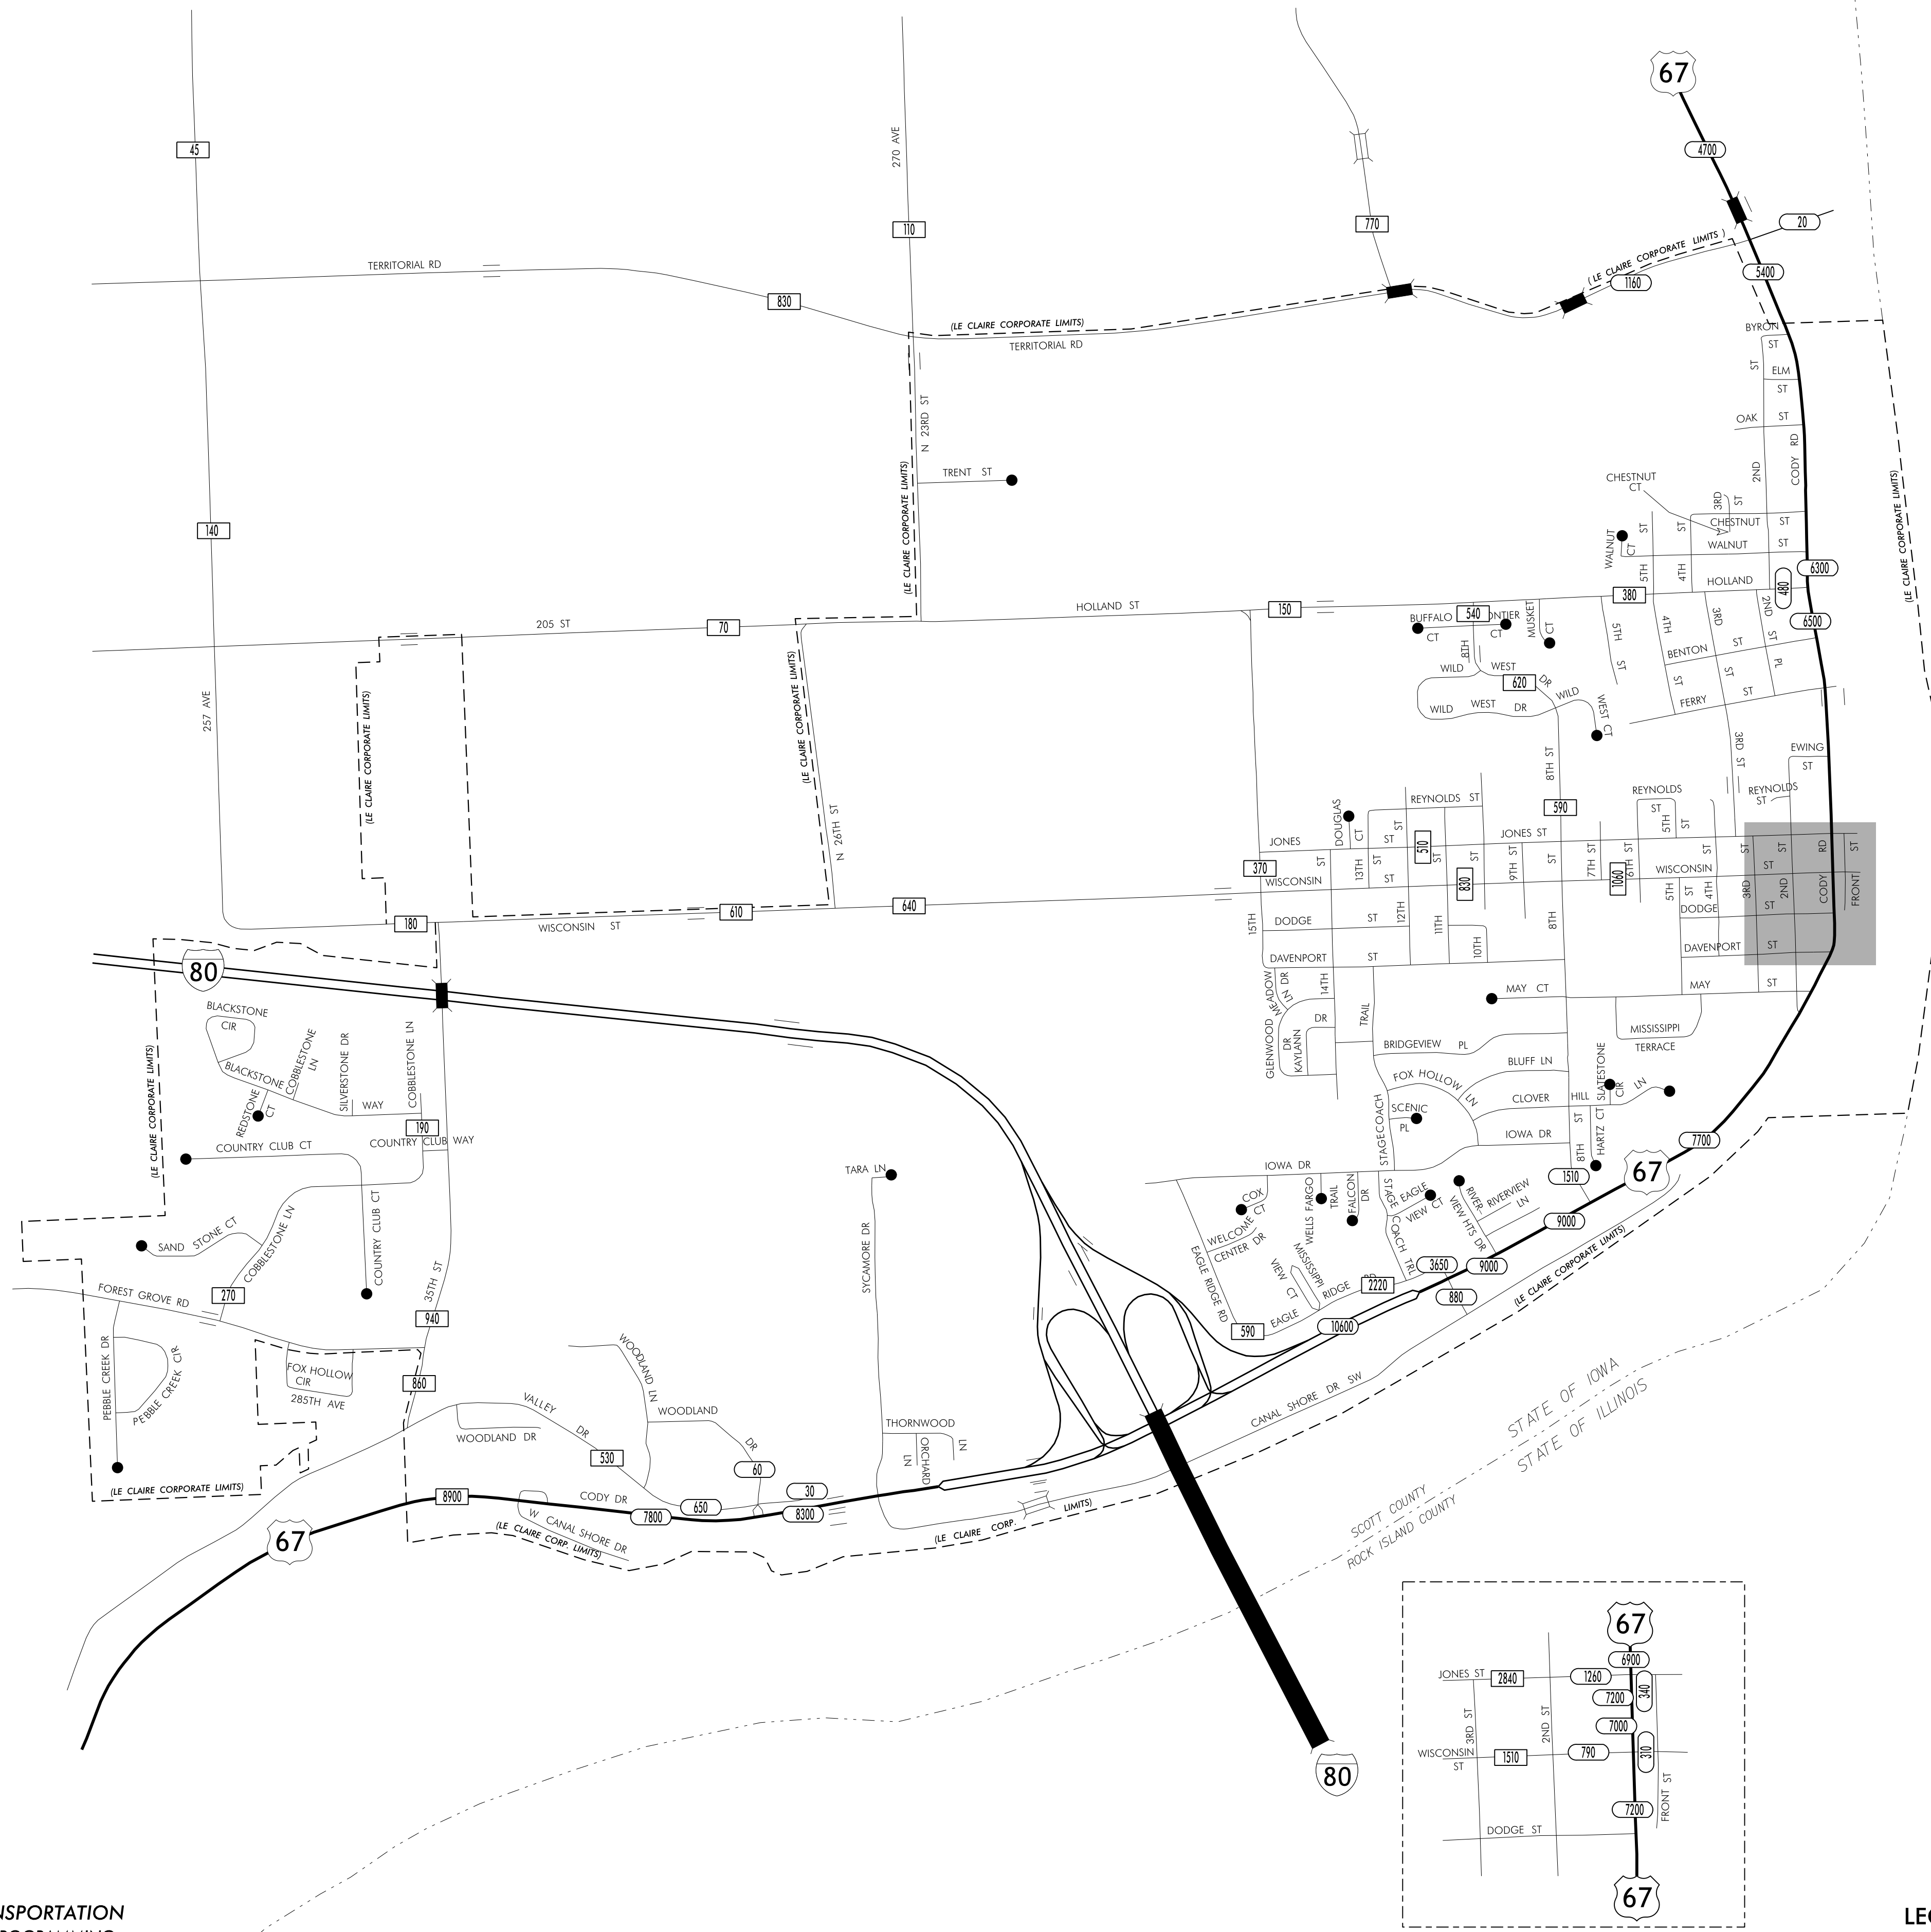

TRAFFIC FLOW MAP OF

LE CLAIRE

SCOTT COUNTY

2010 ANNUAL AVERAGE DAILY TRAFFIC

LEGEND

RECORDER ONLY
MANUAL COUNT