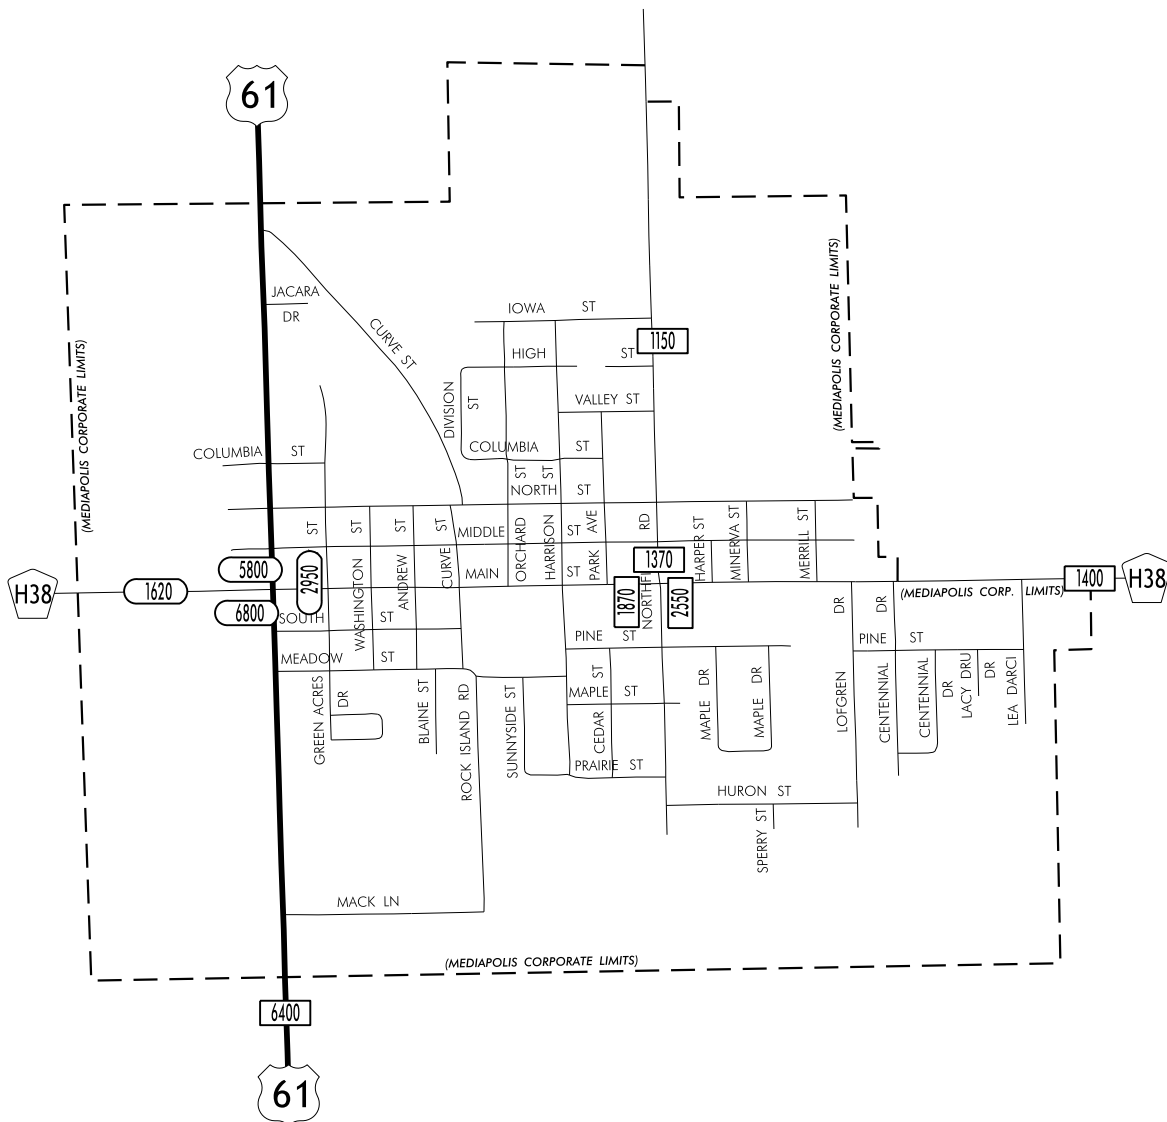

TRAFFIC FLOW MAP OF

MEDIAPOLIS

DES MOINES COUNTY

2010 ANNUAL AVERAGE DAILY TRAFFIC

PREPARED BY

IOWA DEPARTMENT OF TRANSPORTATION
DIVISION OF PLANNING AND PROGRAMMING

OFFICE OF TRANSPORTATION DATA

PHONE (515) 239-1289

LEGEND

RECORDER ONLY

MANUAL COUNT