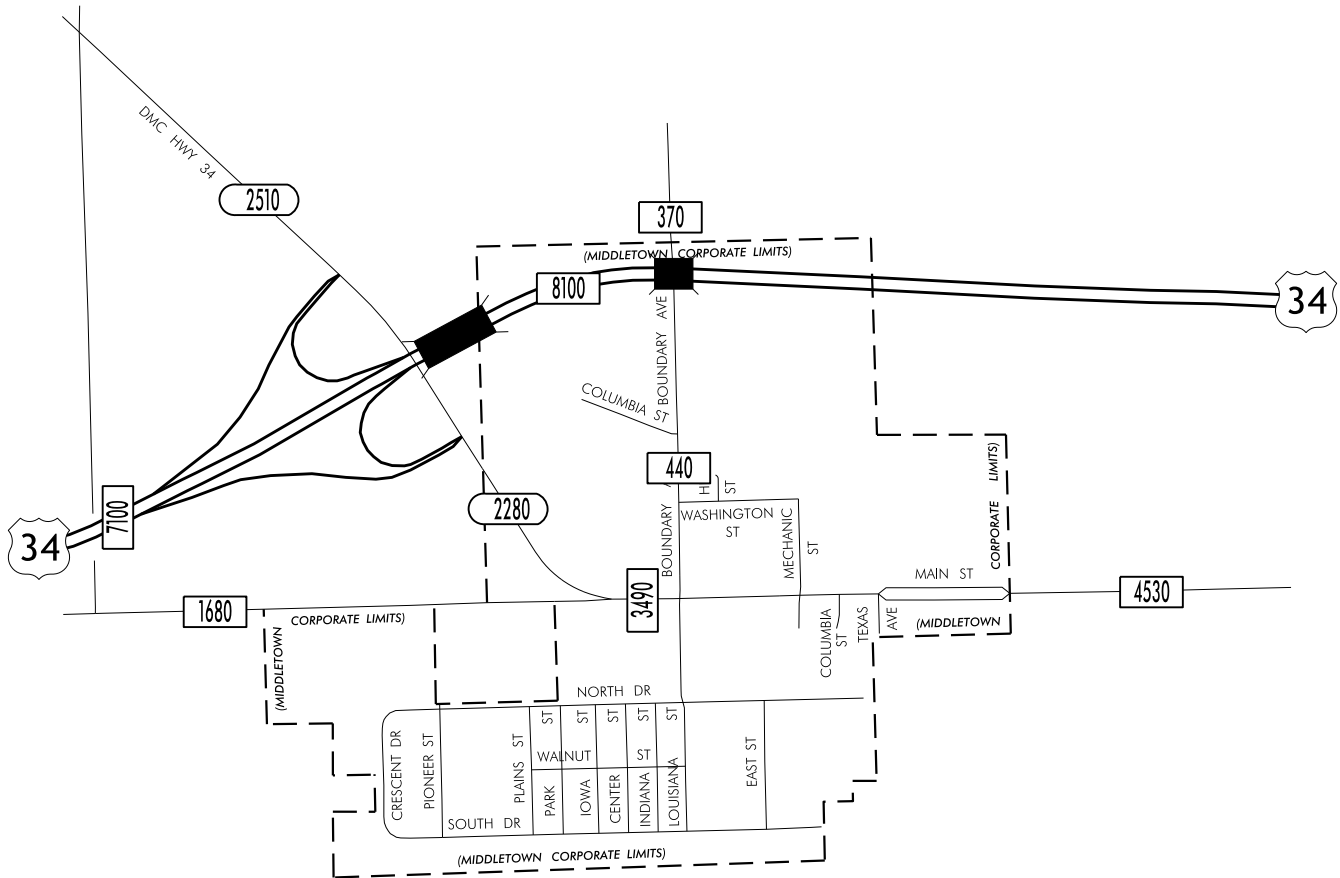

TRAFFIC FLOW MAP OF
MIDDLETOWN
DES MOINES COUNTY
2010 ANNUAL AVERAGE DAILY TRAFFIC

PREPARED BY

LEGEND

RECORDER ONLY 
 MANUAL COUNT 