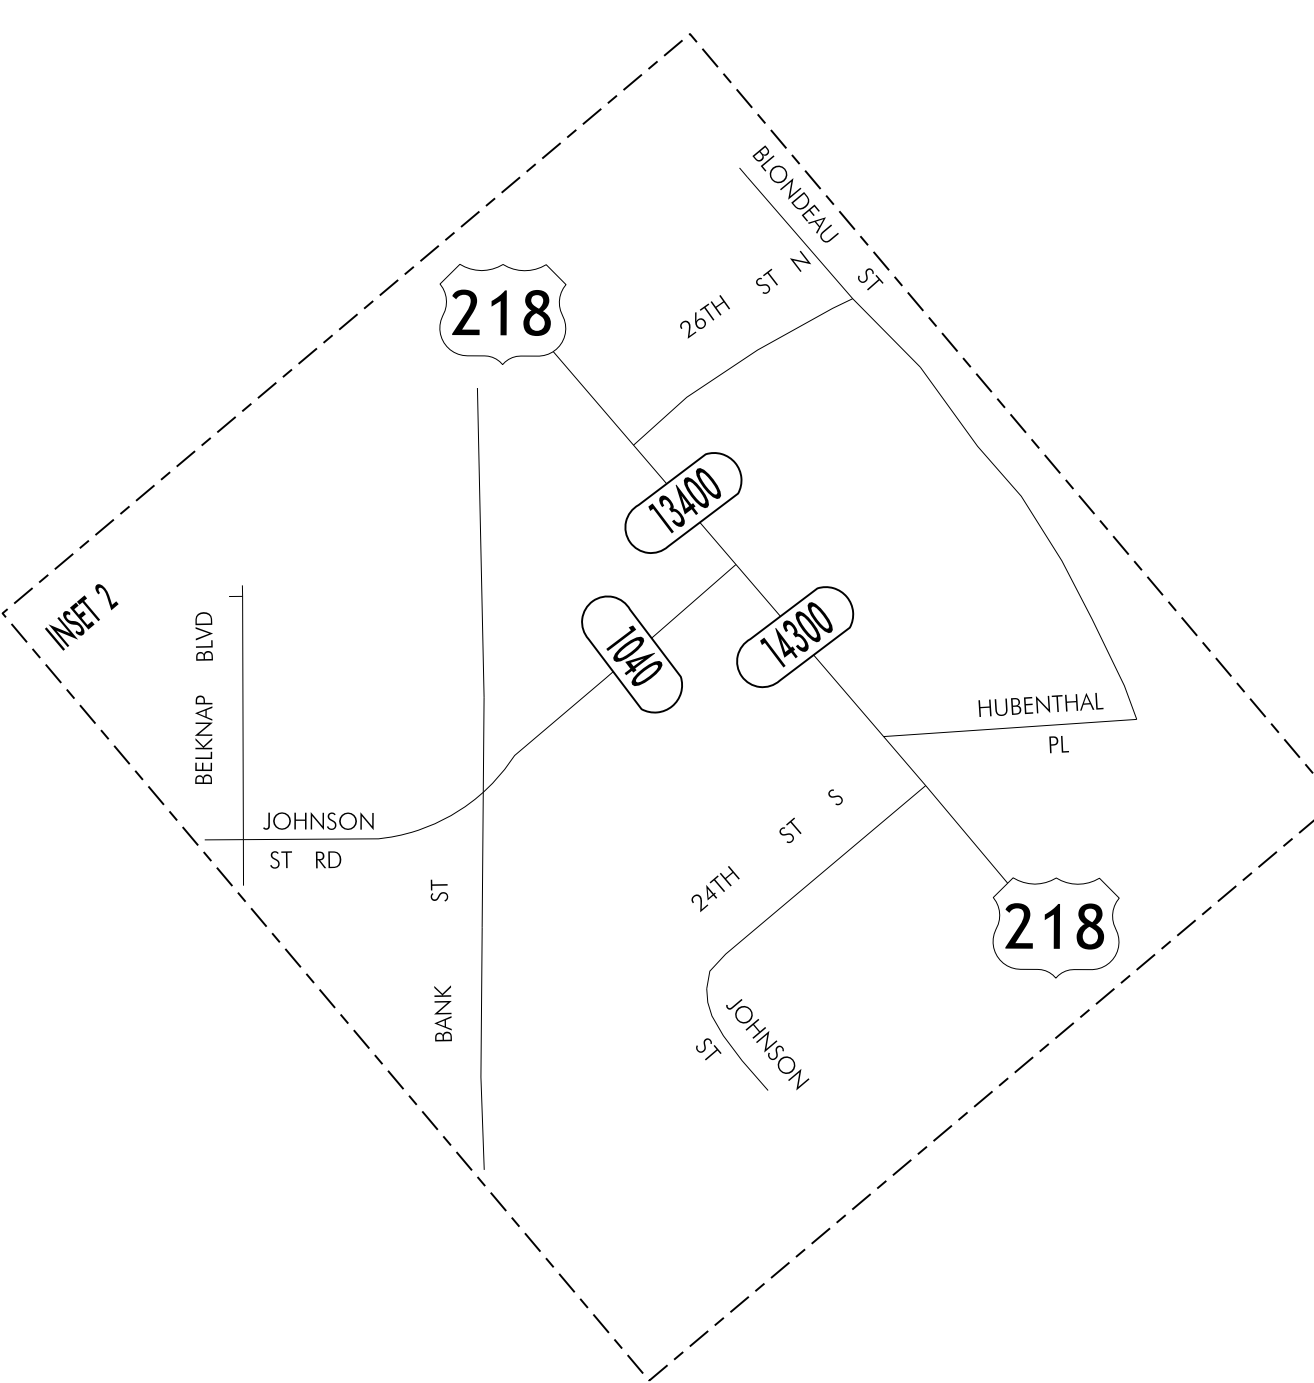

TRAFFIC FLOW MAP OF
KEOKUK A
LEE COUNTY
2010 ANNUAL AVERAGE DAILY TRAFFIC

TRAFFIC FLOW MAP OF
KEOKUK B
LEE COUNTY
2010 ANNUAL AVERAGE DAILY TRAFFIC