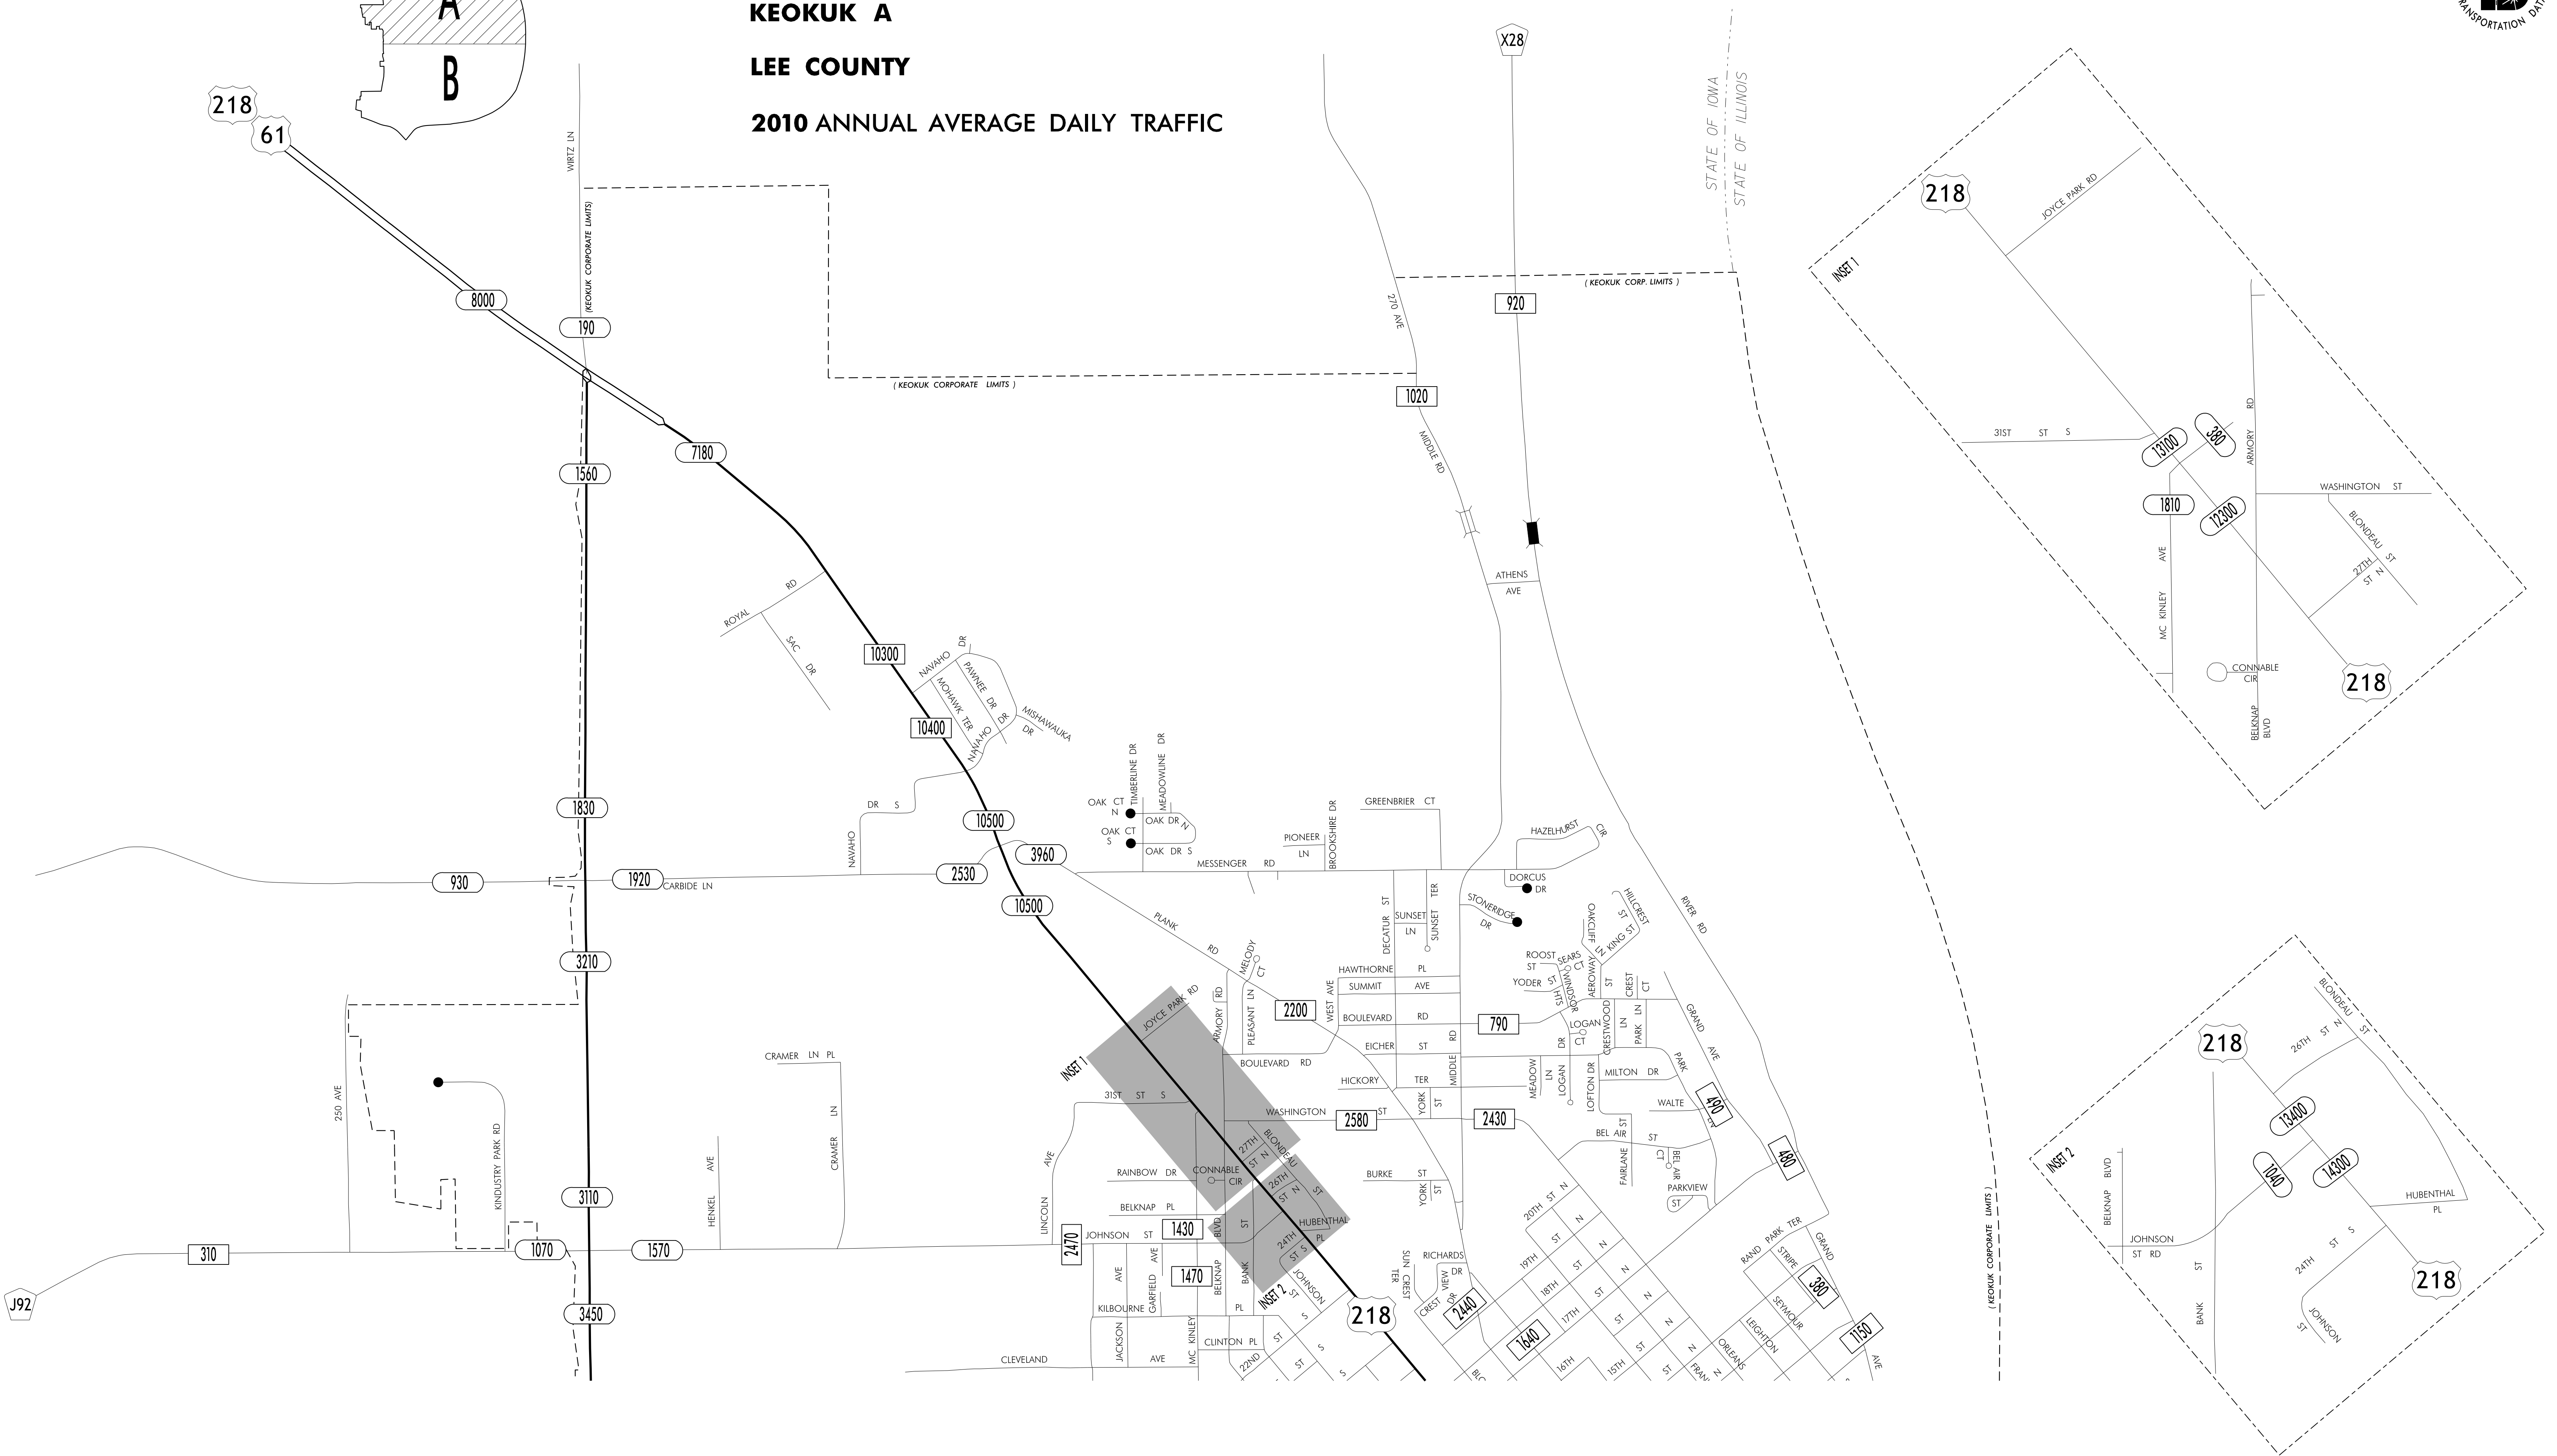

TRAFFIC FLOW MAP OF
KEOKUK A
LEE COUNTY
2010 ANNUAL AVERAGE DAILY TRAFFIC

TRAFFIC FLOW MAP OF
KEOKUK B
LEE COUNTY
2010 ANNUAL AVERAGE DAILY TRAFFIC