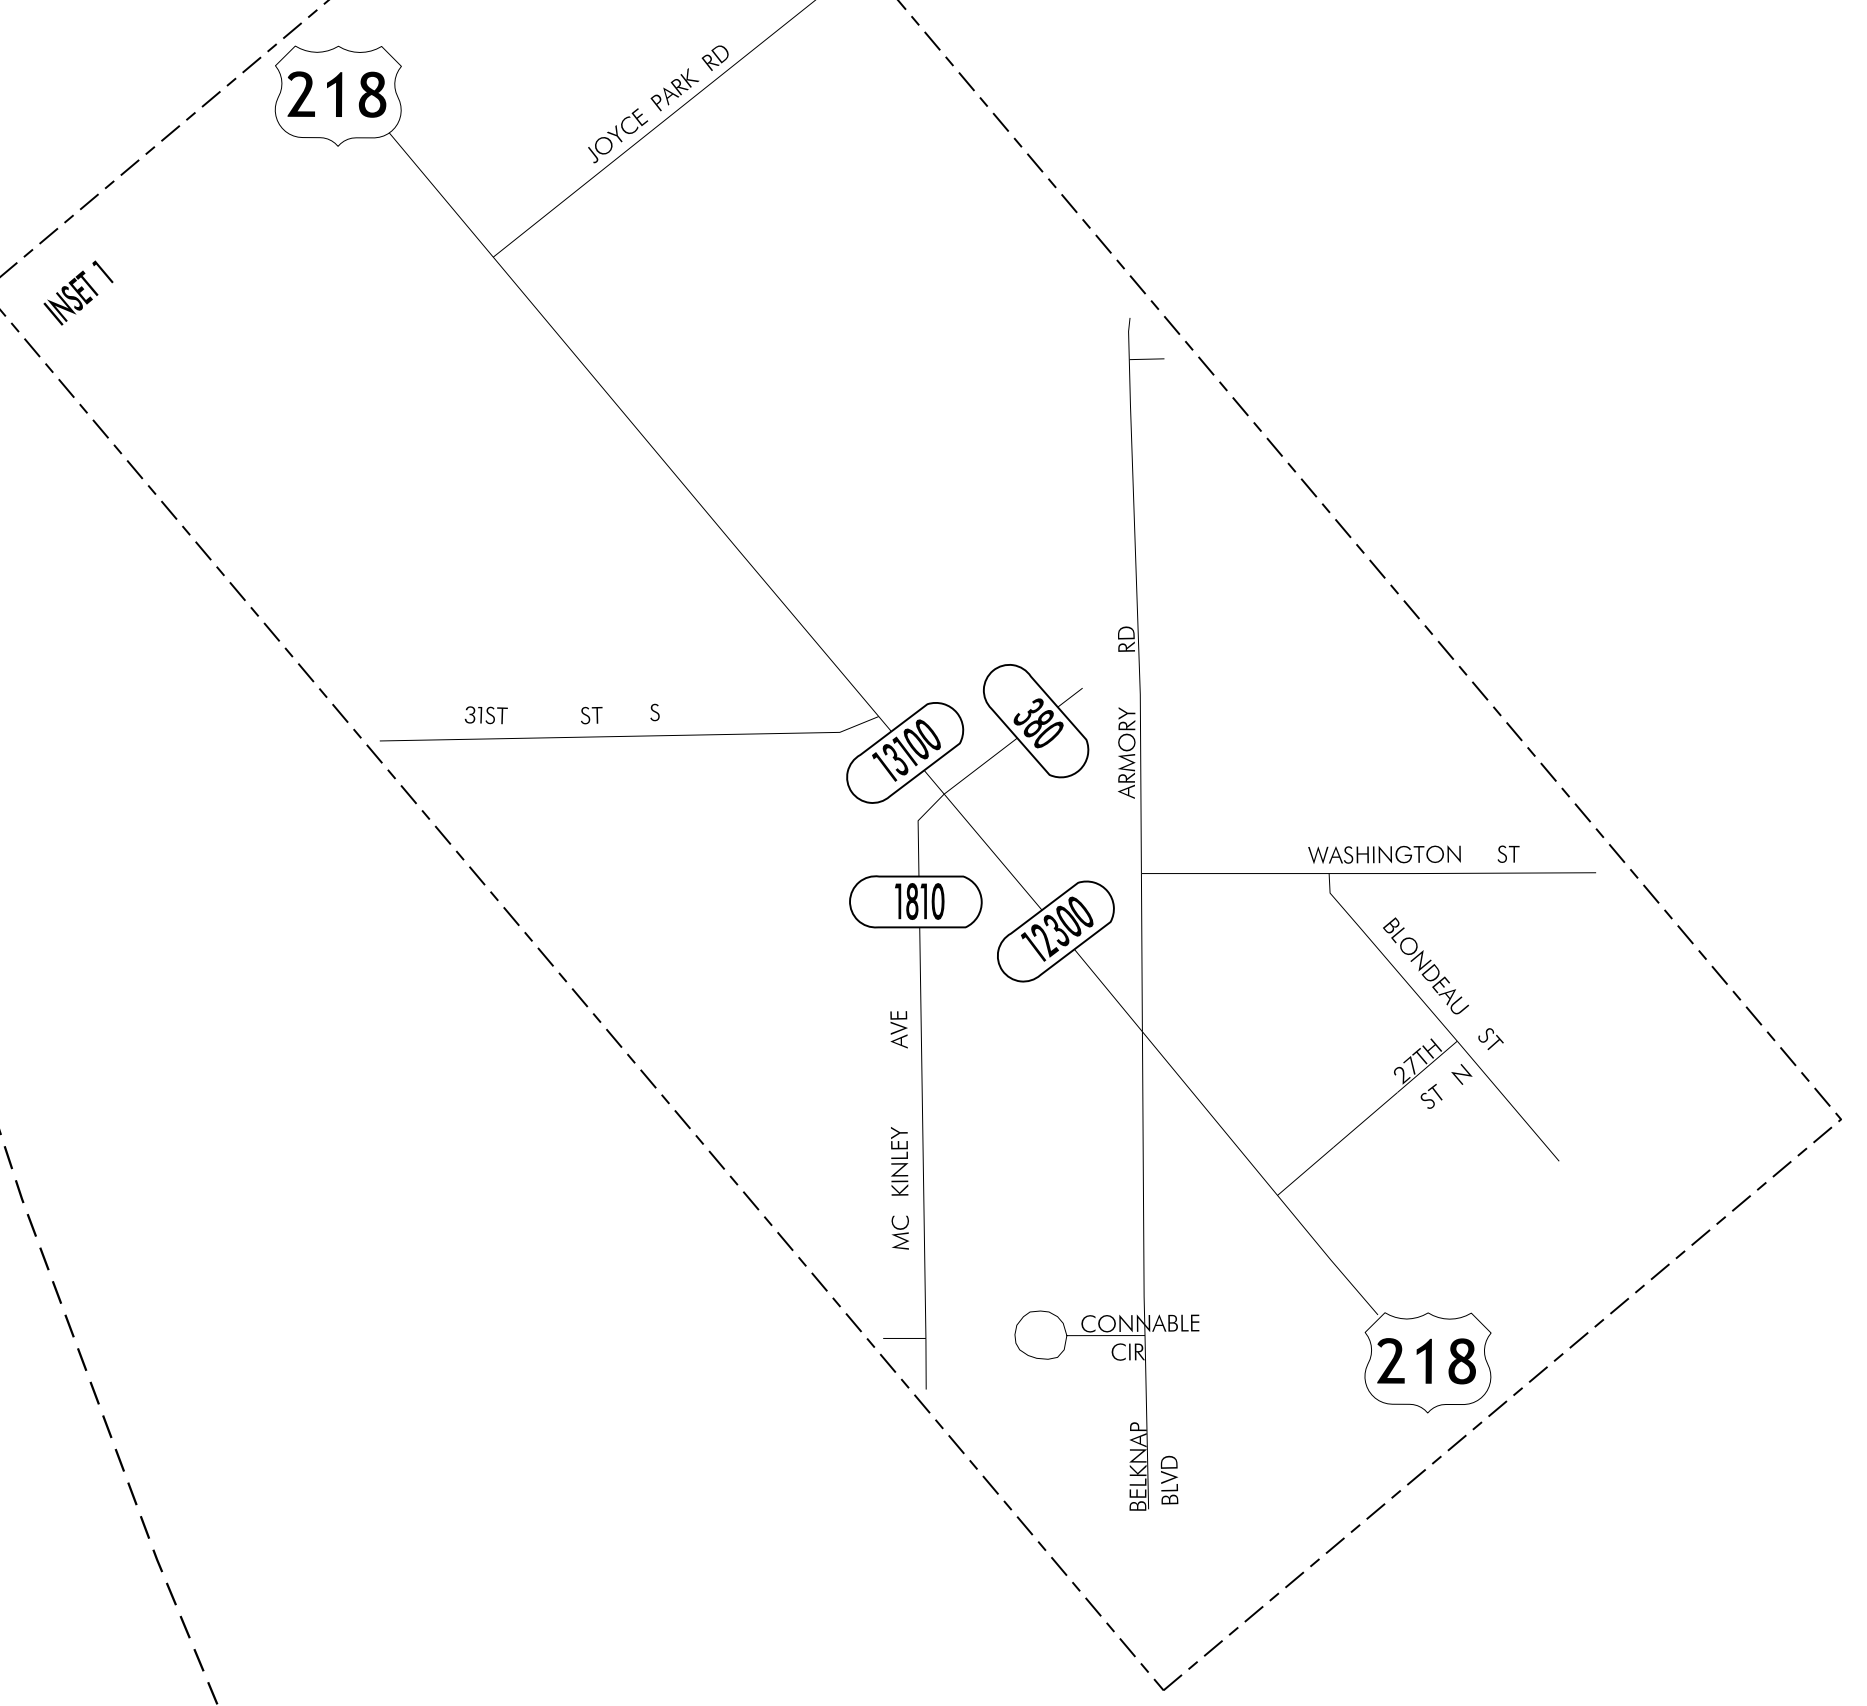

TRAFFIC FLOW MAP OF
KEOKUK A
LEE COUNTY
2010 ANNUAL AVERAGE DAILY TRAFFIC

TRAFFIC FLOW MAP OF
KEOKUK B
LEE COUNTY
2010 ANNUAL AVERAGE DAILY TRAFFIC