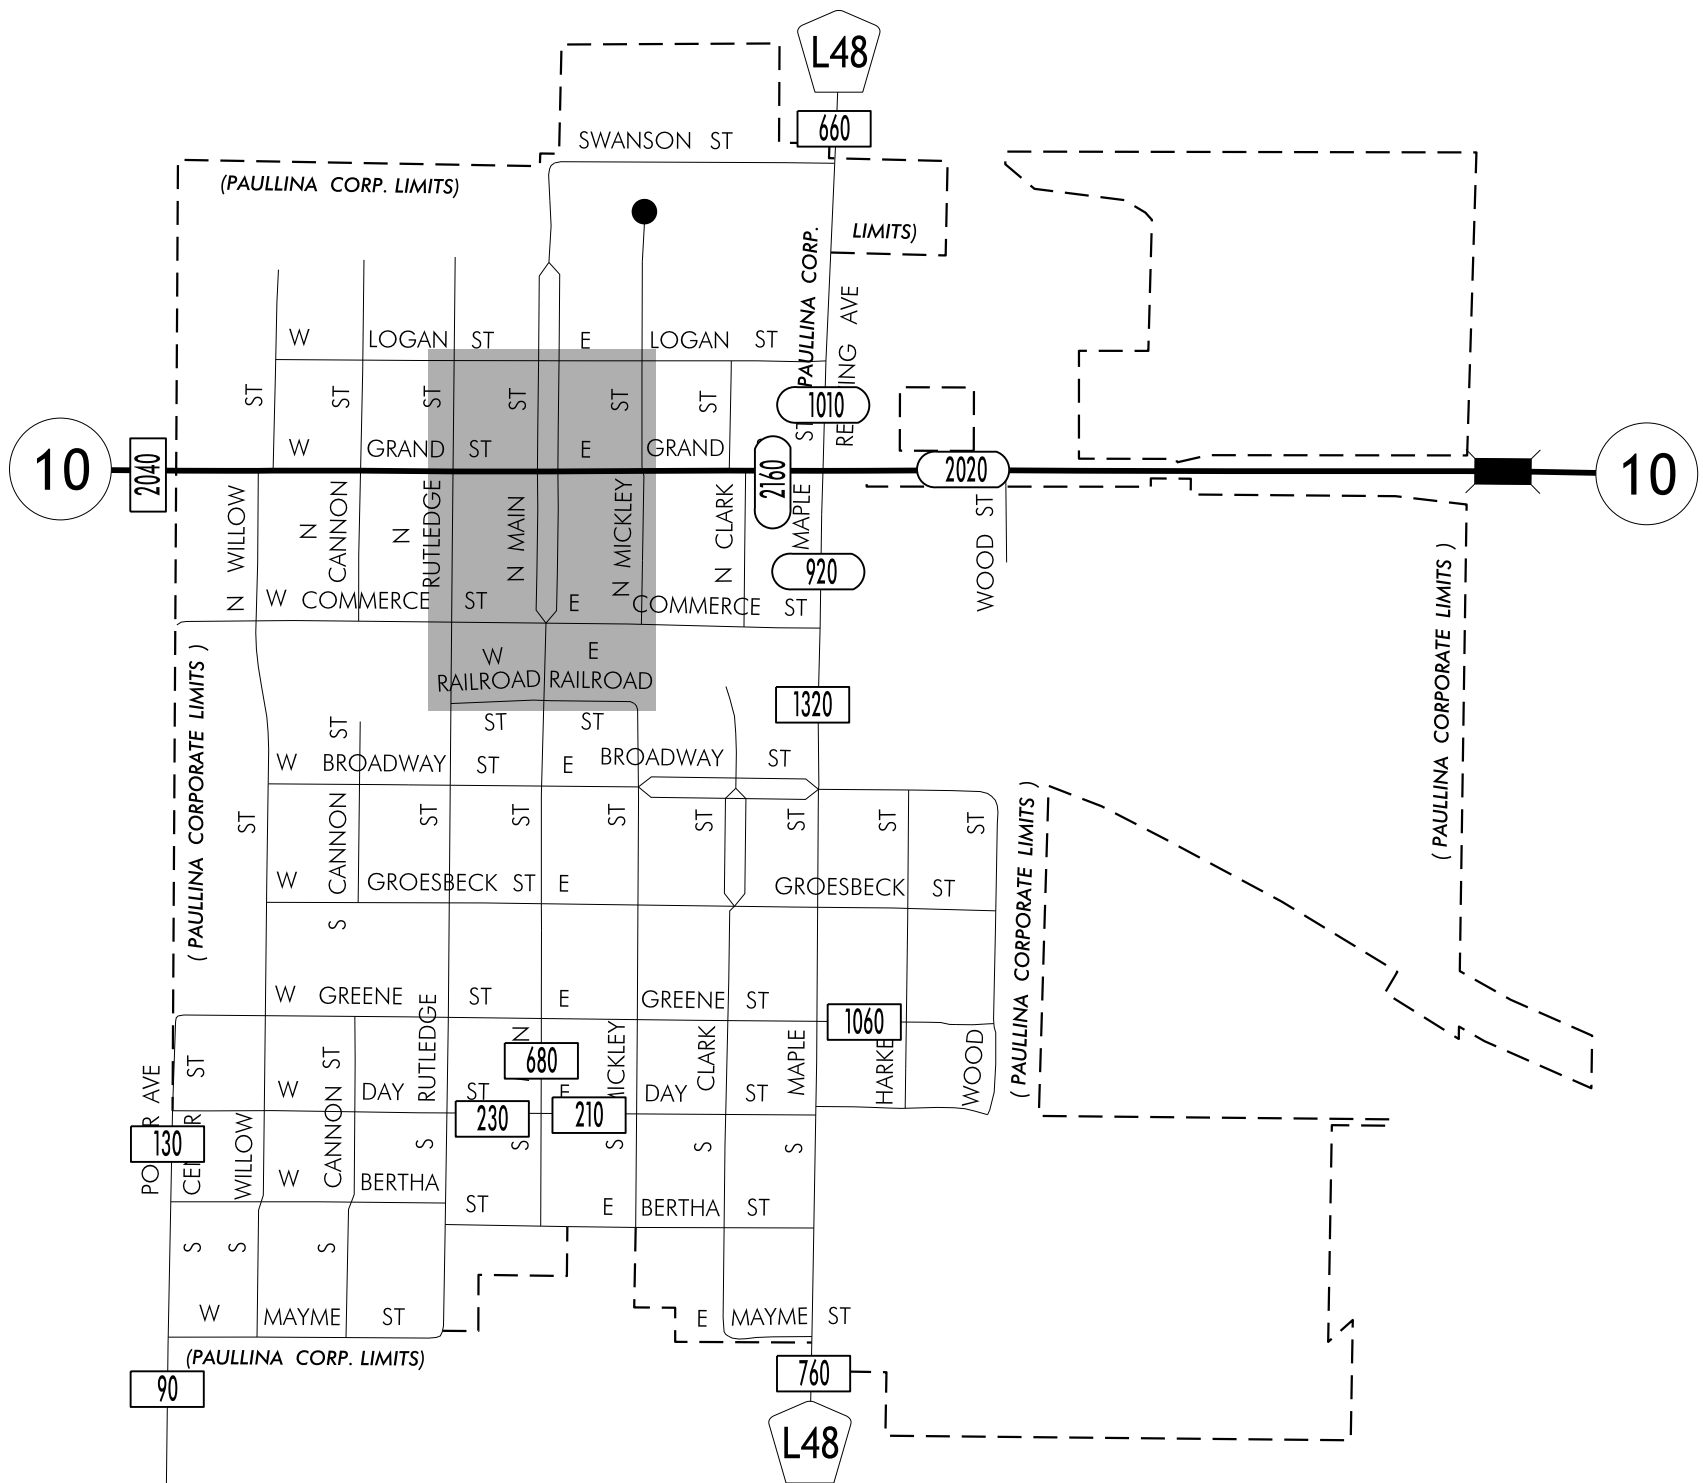

TRAFFIC FLOW MAP OF

PAULLINA

O'BRIEN COUNTY

2011 ANNUAL AVERAGE DAILY TRAFFIC

LEGEND

RECORDER ONLY 
 MANUAL COUNT 