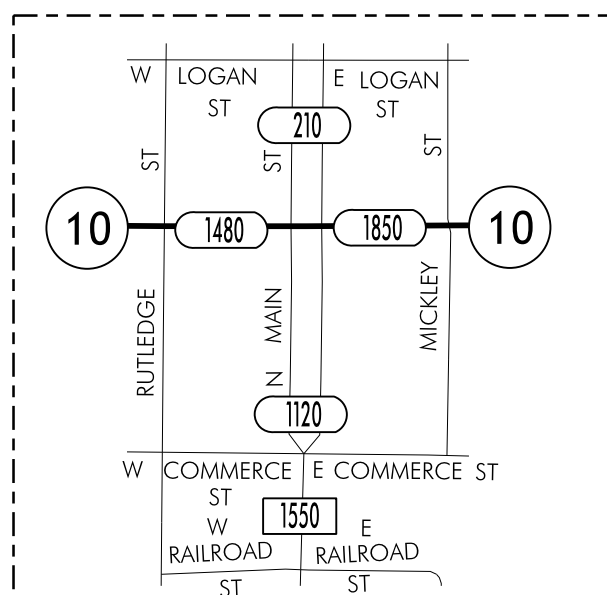

TRAFFIC FLOW MAP OF

PAULLINA

O'BRIEN COUNTY

2011 ANNUAL AVERAGE DAILY TRAFFIC

LEGEND

RECORDER ONLY 
 MANUAL COUNT 