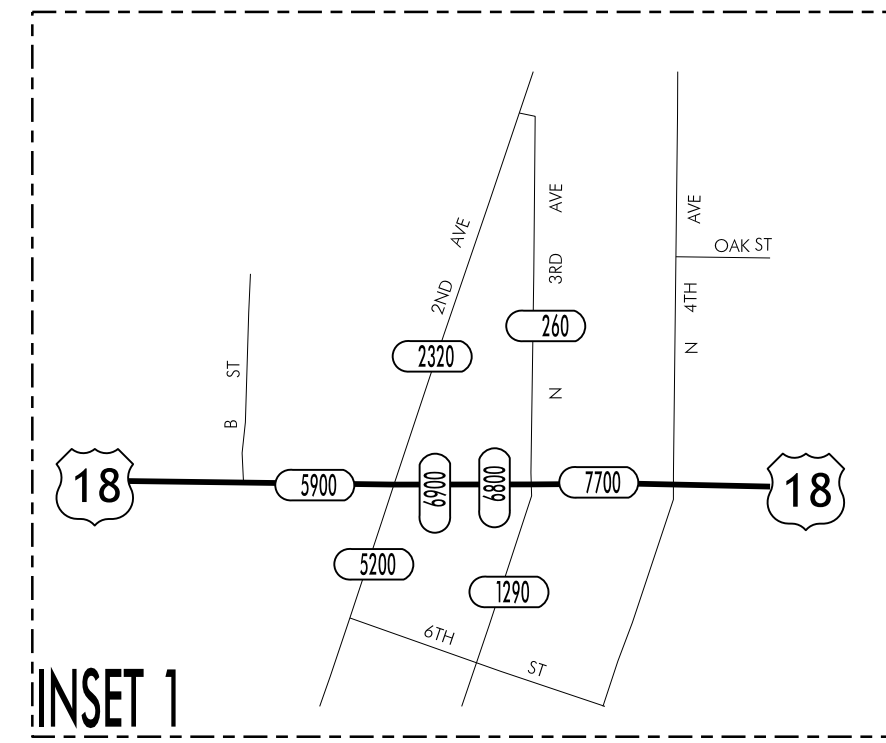

TRAFFIC FLOW MAP OF
SHELDON
O'BRIEN COUNTY
2011 ANNUAL AVERAGE DAILY TRAFFIC

LEGEND

- RECORDER ONLY
- MANUAL COUNT