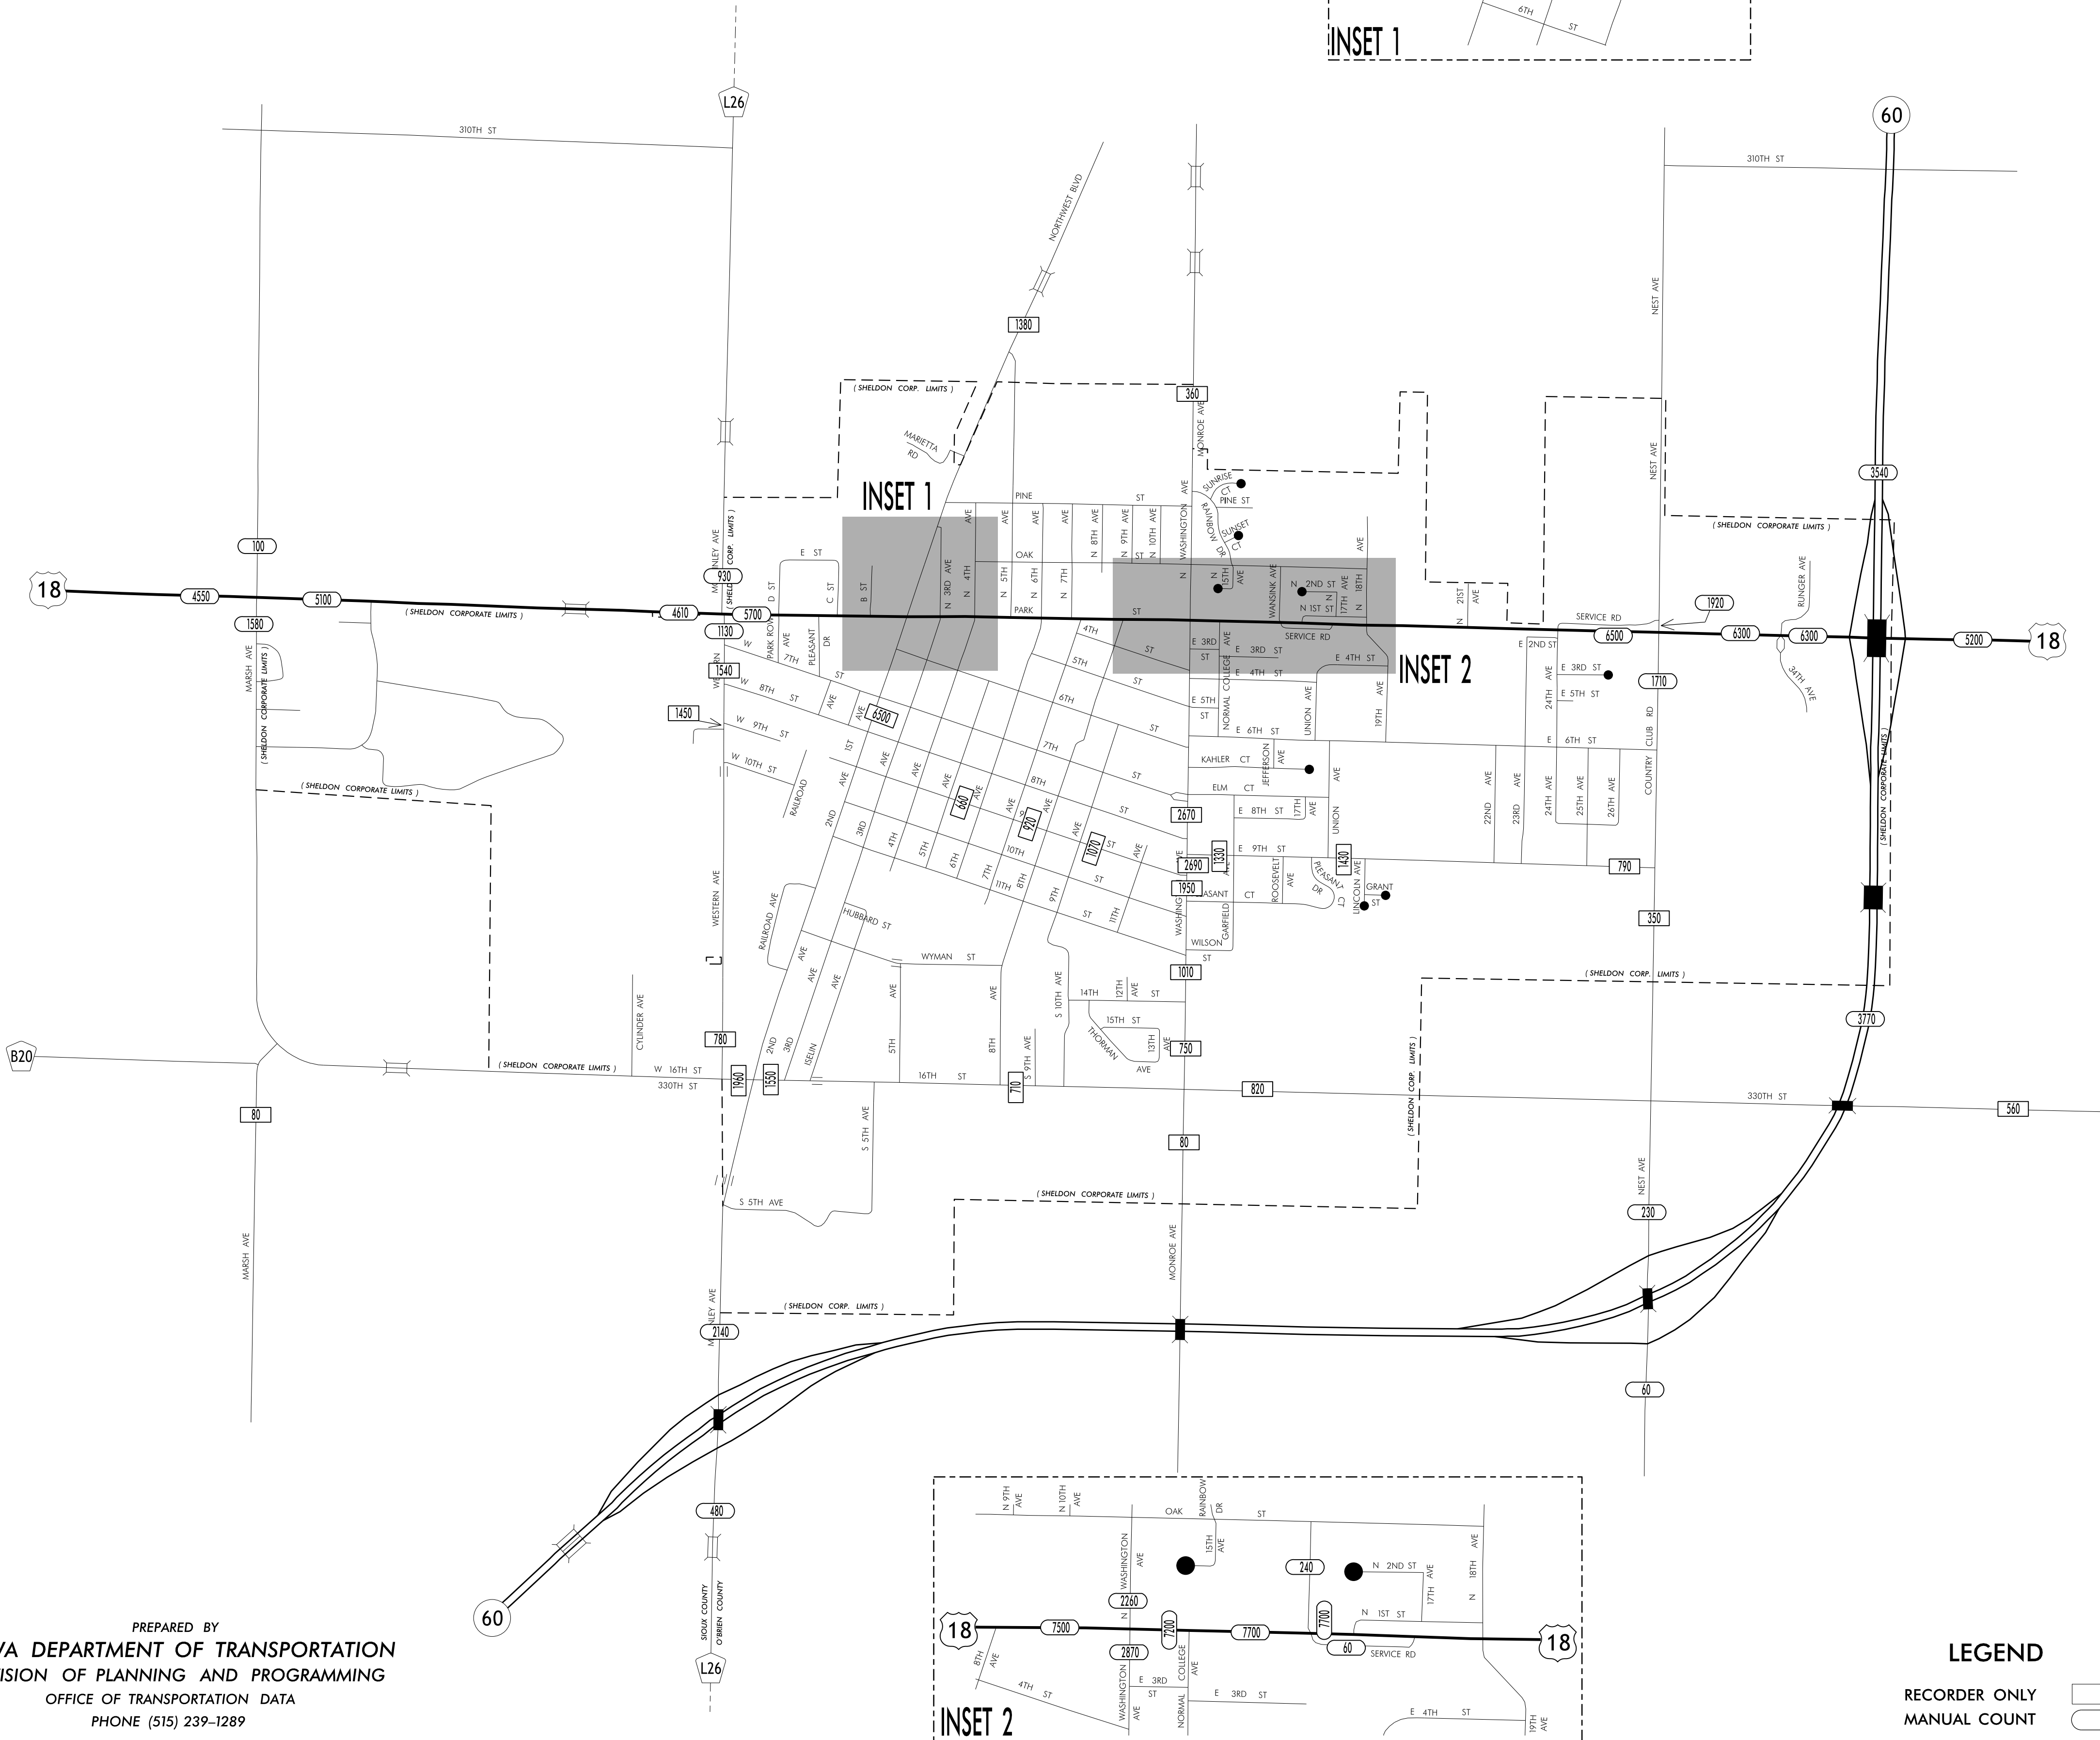

TRAFFIC FLOW MAP OF
SHELDON
O'BRIEN COUNTY
2011 ANNUAL AVERAGE DAILY TRAFFIC

LEGEND

- RECORDER ONLY
- MANUAL COUNT